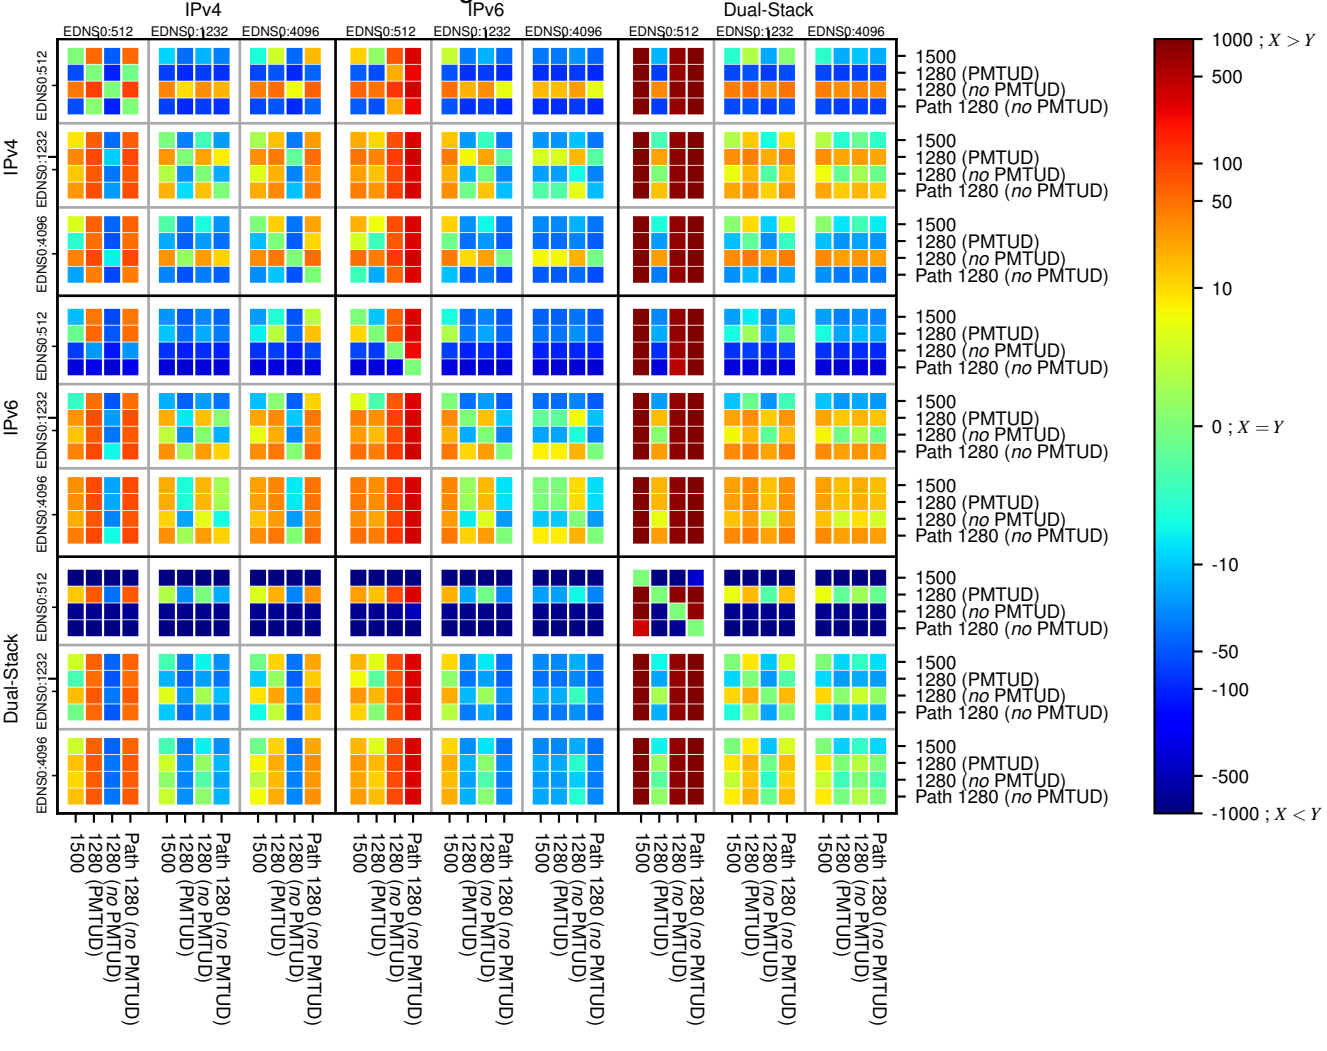

### All Zones without DNSSEC returning NOERROR for '.de'