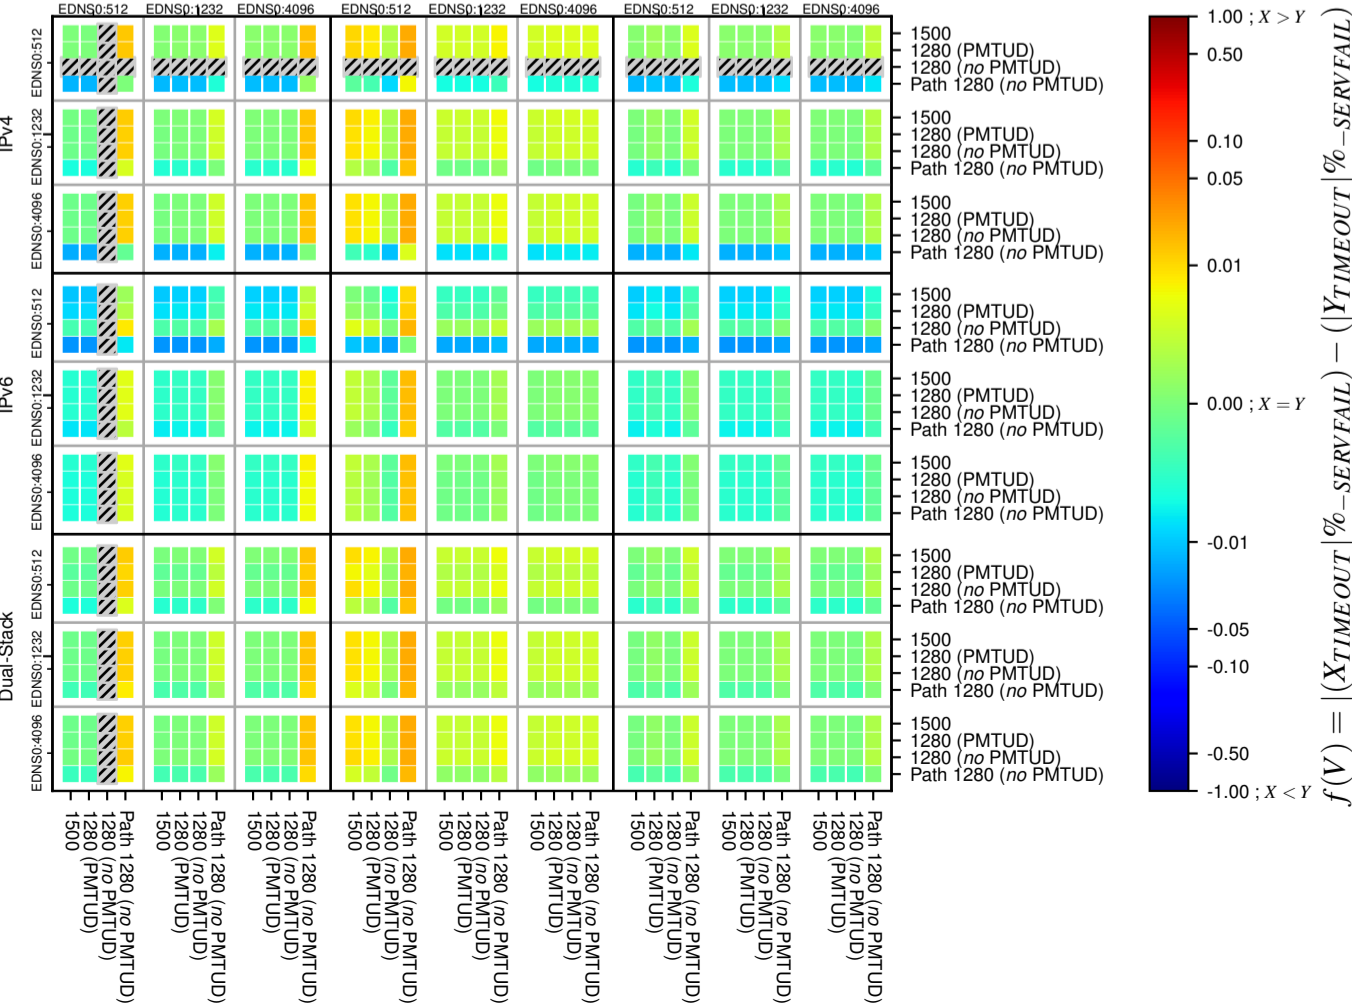

All Zones without DNSSEC for '.be'

All Zones with DNSSEC for '.be'

All Zones for '.be'

$$f(V) = |X_{TIMEOUT} \% - SERVFAIL| - (|Y_{TIMEOUT} \% - SERVFAIL|)$$

$$f(V) = |X_{TIMEOUT} \% - SERVFAIL| - (|Y_{TIMEOUT} \% - SERVFAIL|)$$

$$f(V) = |X_{TIMEOUT} \% - SERVFAIL| - (|Y_{TIMEOUT} \% - SERVFAIL|)$$