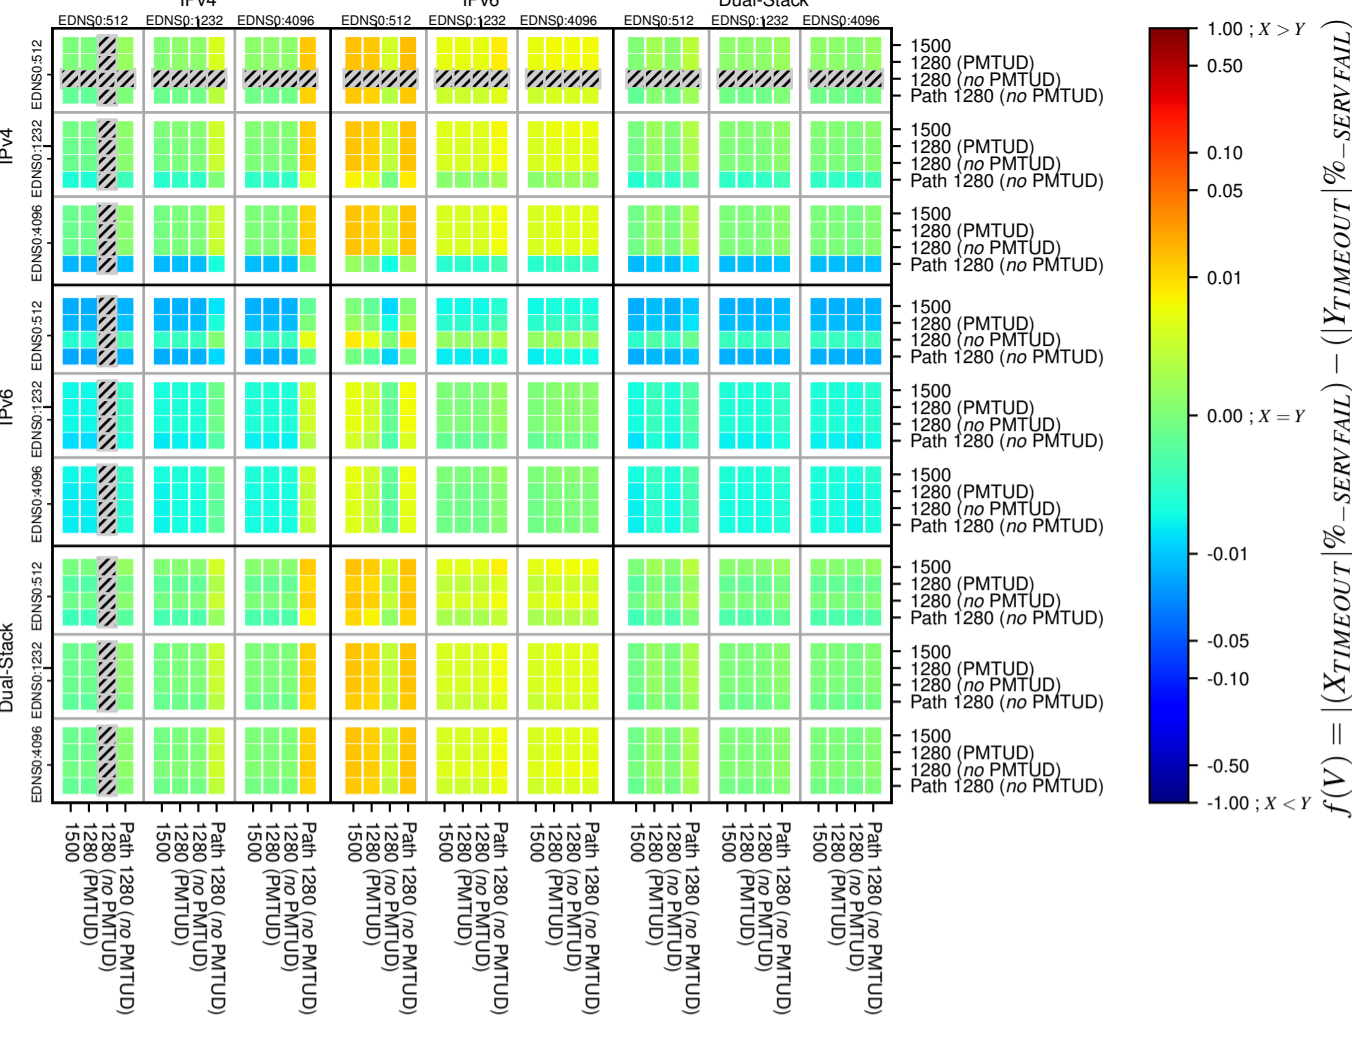

All Zones without DNSSEC for '.be'

All Zones with DNSSEC for '.be'

All Zones for '.be'

$$f(V) = |X_{TIMEOUT} \% - SERVFAIL| - (|Y_{TIMEOUT} \% - SERVFAIL|)$$

$$f(V) = |X_{TIMEOUT} \% - SERVFAIL| - (|Y_{TIMEOUT} \% - SERVFAIL|)$$

$$f(V) = |X_{TIMEOUT} \% - SERVFAIL| - (|Y_{TIMEOUT} \% - SERVFAIL|)$$