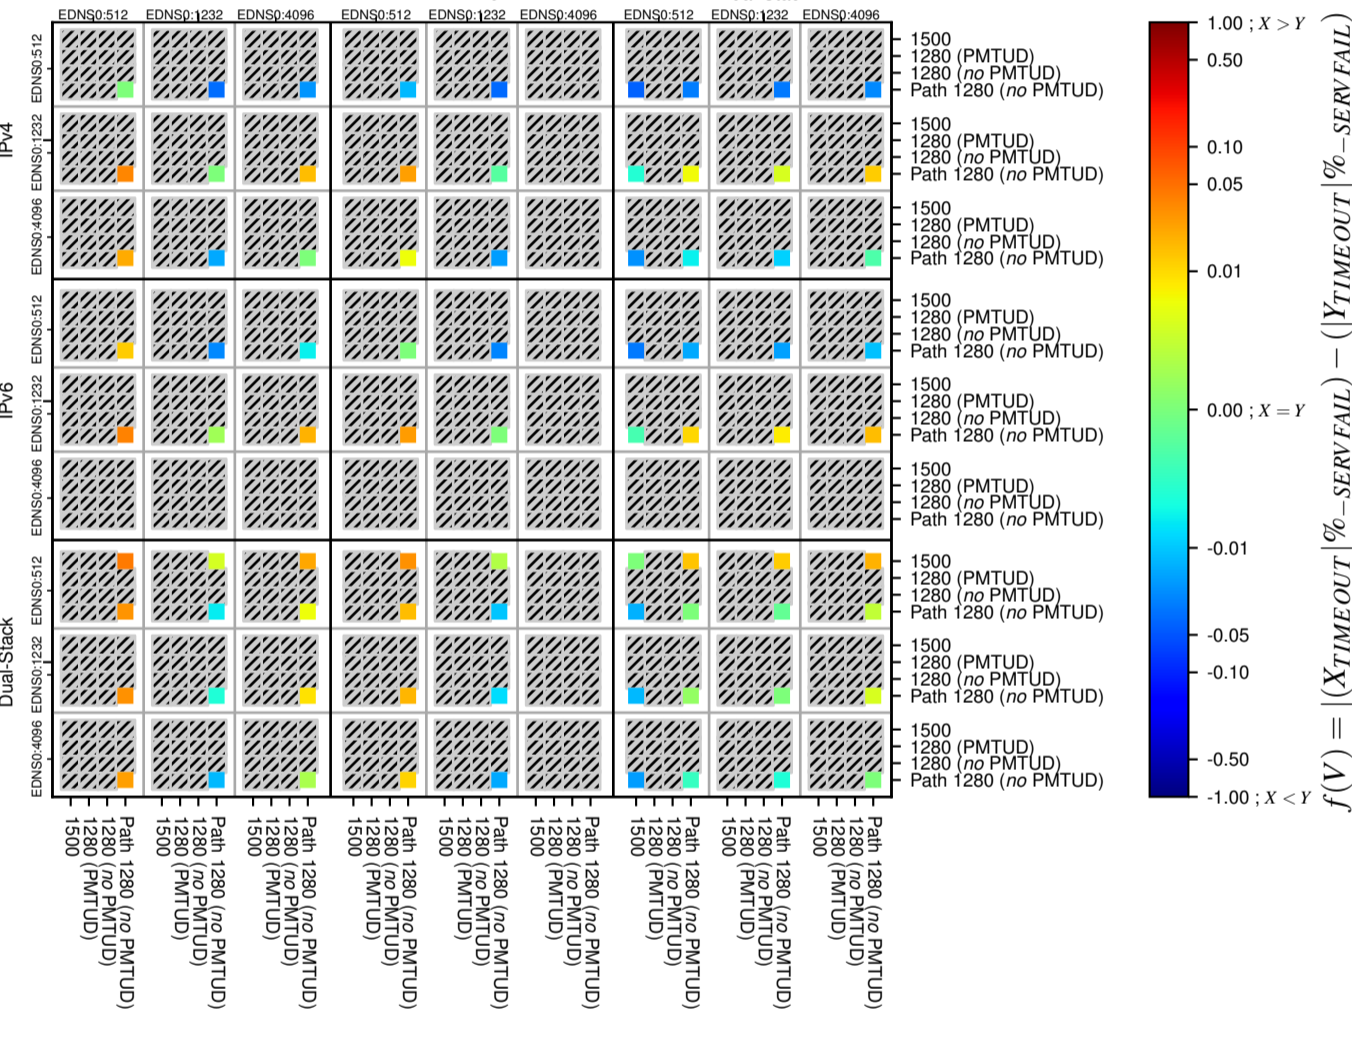

All Zones without DNSSEC for '.be'

All Zones with DNSSEC for '.be'

All Zones for '.be'

$$f(V) = |X_{TIMEOUT} \% - SERVFAIL| - (|Y_{TIMEOUT} \% - SERVFAIL|)$$

$$f(V) = |X_{TIMEOUT} \% - SERVFAIL| - (|Y_{TIMEOUT} \% - SERVFAIL|)$$

$$f(V) = |X_{TIMEOUT} \% - SERVFAIL| - (|Y_{TIMEOUT} \% - SERVFAIL|)$$