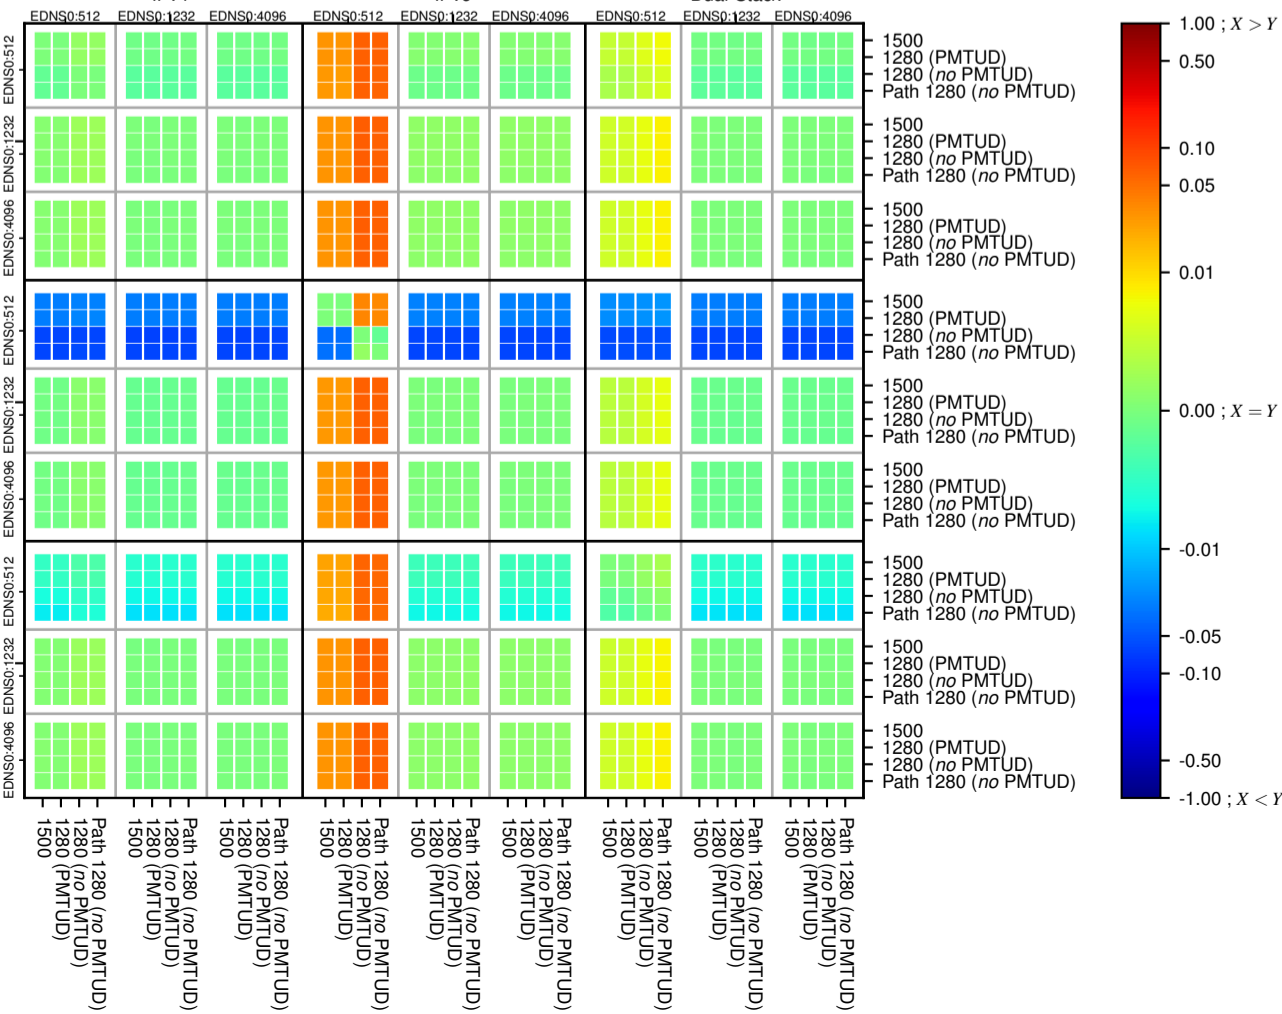

All Zones without DNSSEC for '.com'

All Zones with DNSSEC for '.com'

All Zones for '.com'

$$f(V) = |(X_{TIMEOUT} \% - SERVFAIL) - (Y_{TIMEOUT} \% - SERVFAIL)|$$

$$f(V) = |(X_{TIMEOUT} \% - SERVFAIL) - (Y_{TIMEOUT} \% - SERVFAIL)|$$

$$f(V) = |(X_{TIMEOUT} \% - SERVFAIL) - (Y_{TIMEOUT} \% - SERVFAIL)|$$