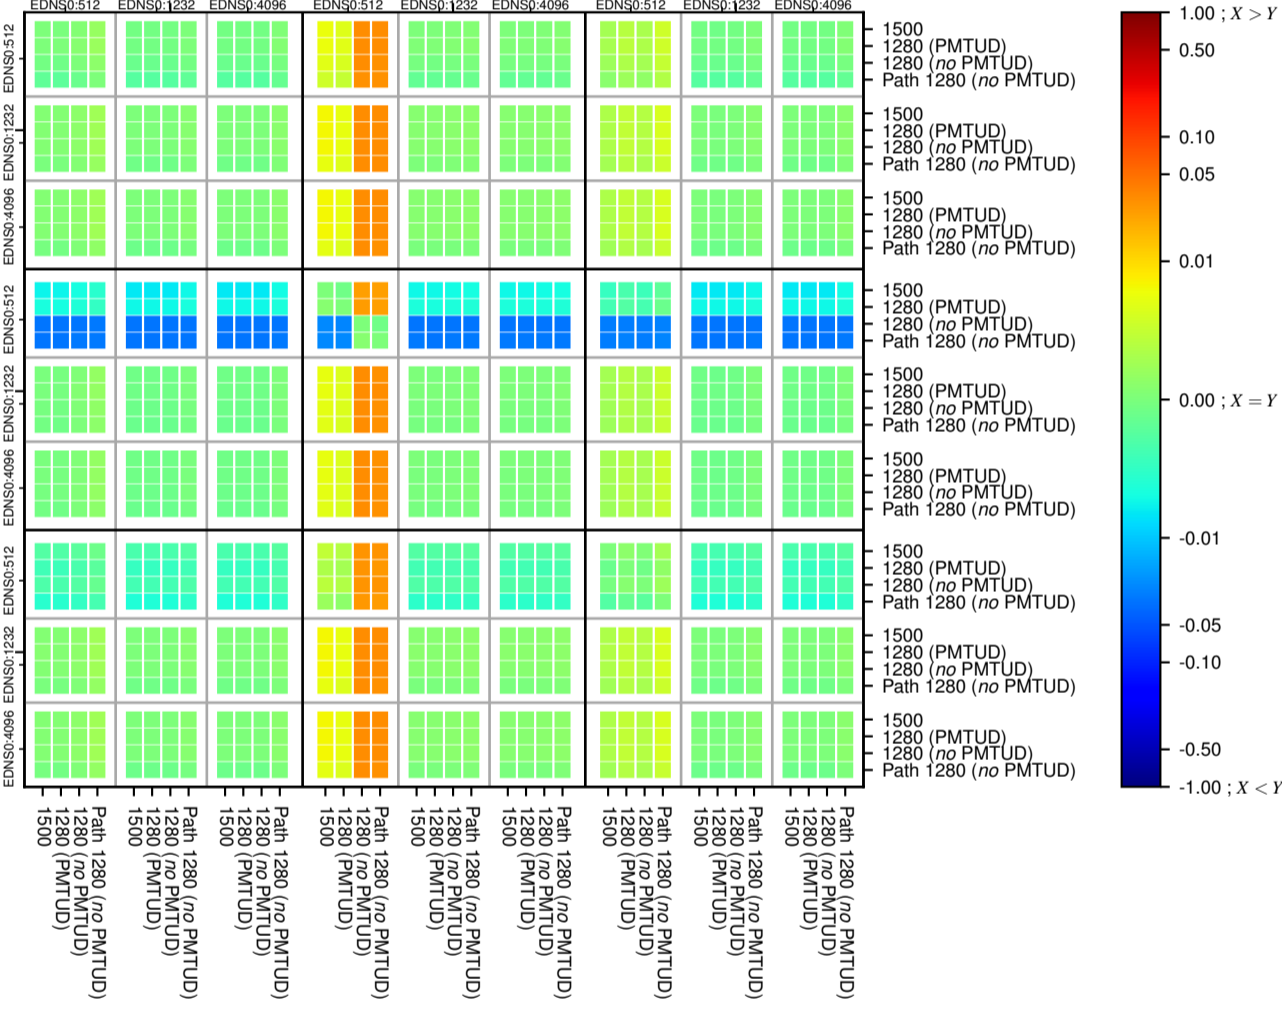

All Zones without DNSSEC for '.com'

All Zones with DNSSEC for '.com'

All Zones for '.com'

$$f(V) = |(X_{TIMEOUT} \% - SERVFAIL) - (Y_{TIMEOUT} \% - SERVFAIL)|$$

$$f(V) = |(X_{TIMEOUT} \% - SERVFAIL) - (Y_{TIMEOUT} \% - SERVFAIL)|$$

$$f(V) = |(X_{TIMEOUT} \% - SERVFAIL) - (Y_{TIMEOUT} \% - SERVFAIL)|$$