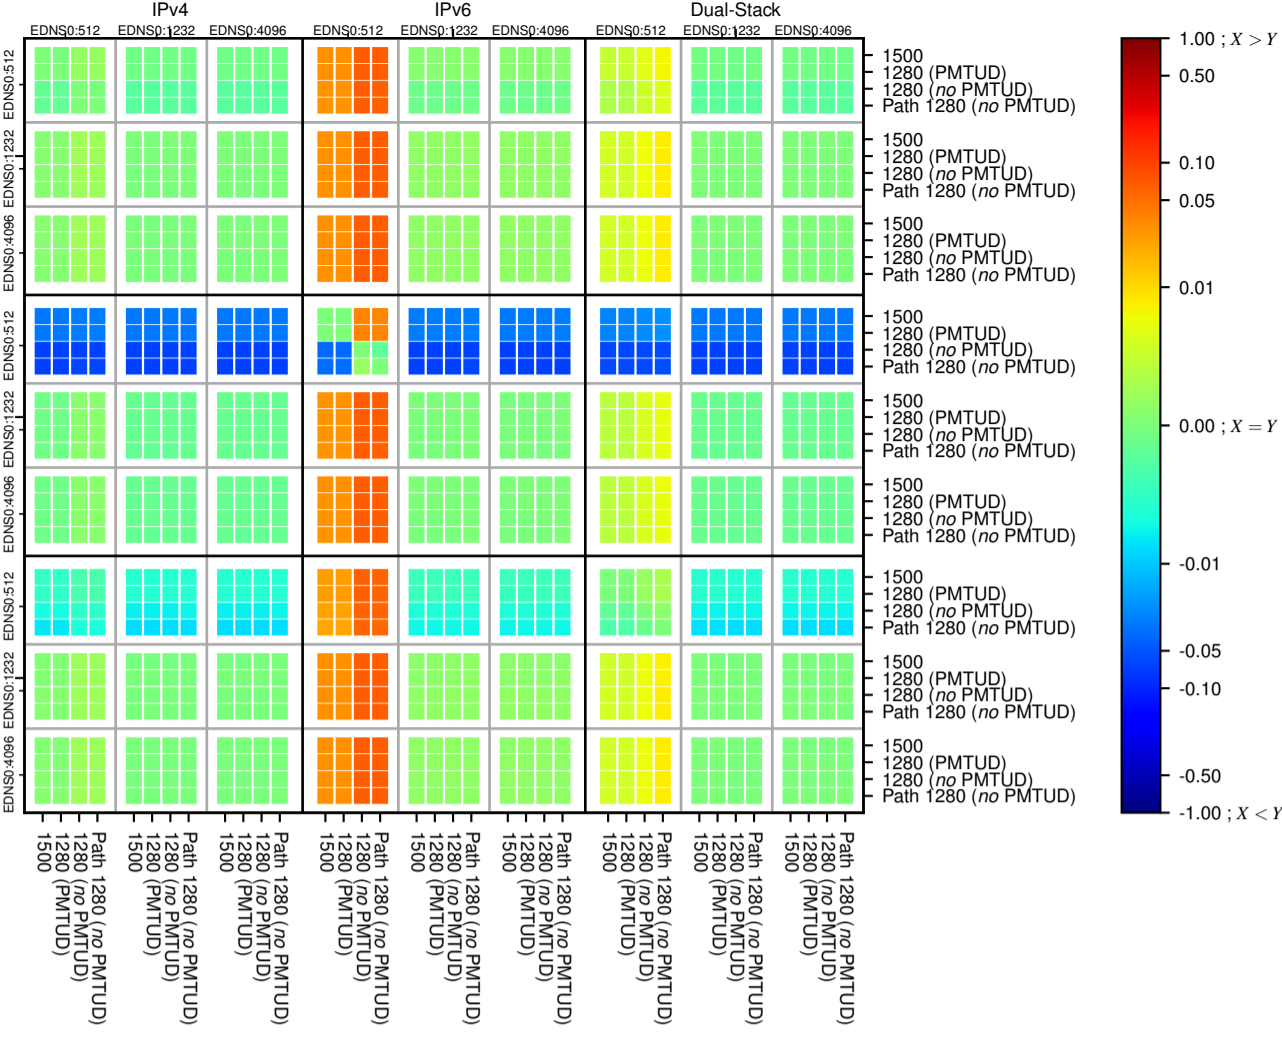

All Zones without DNSSEC for '.com'

All Zones with DNSSEC for '.com'

All Zones for '.com'

$$f(V) = |(X_{TIMEOUT} \% - SERVFAIL) - (Y_{TIMEOUT} \% - SERVFAIL)|$$

$$f(V) = |(X_{TIMEOUT} \% - SERVFAIL) - (Y_{TIMEOUT} \% - SERVFAIL)|$$

$$f(V) = |(X_{TIMEOUT} \% - SERVFAIL) - (Y_{TIMEOUT} \% - SERVFAIL)|$$