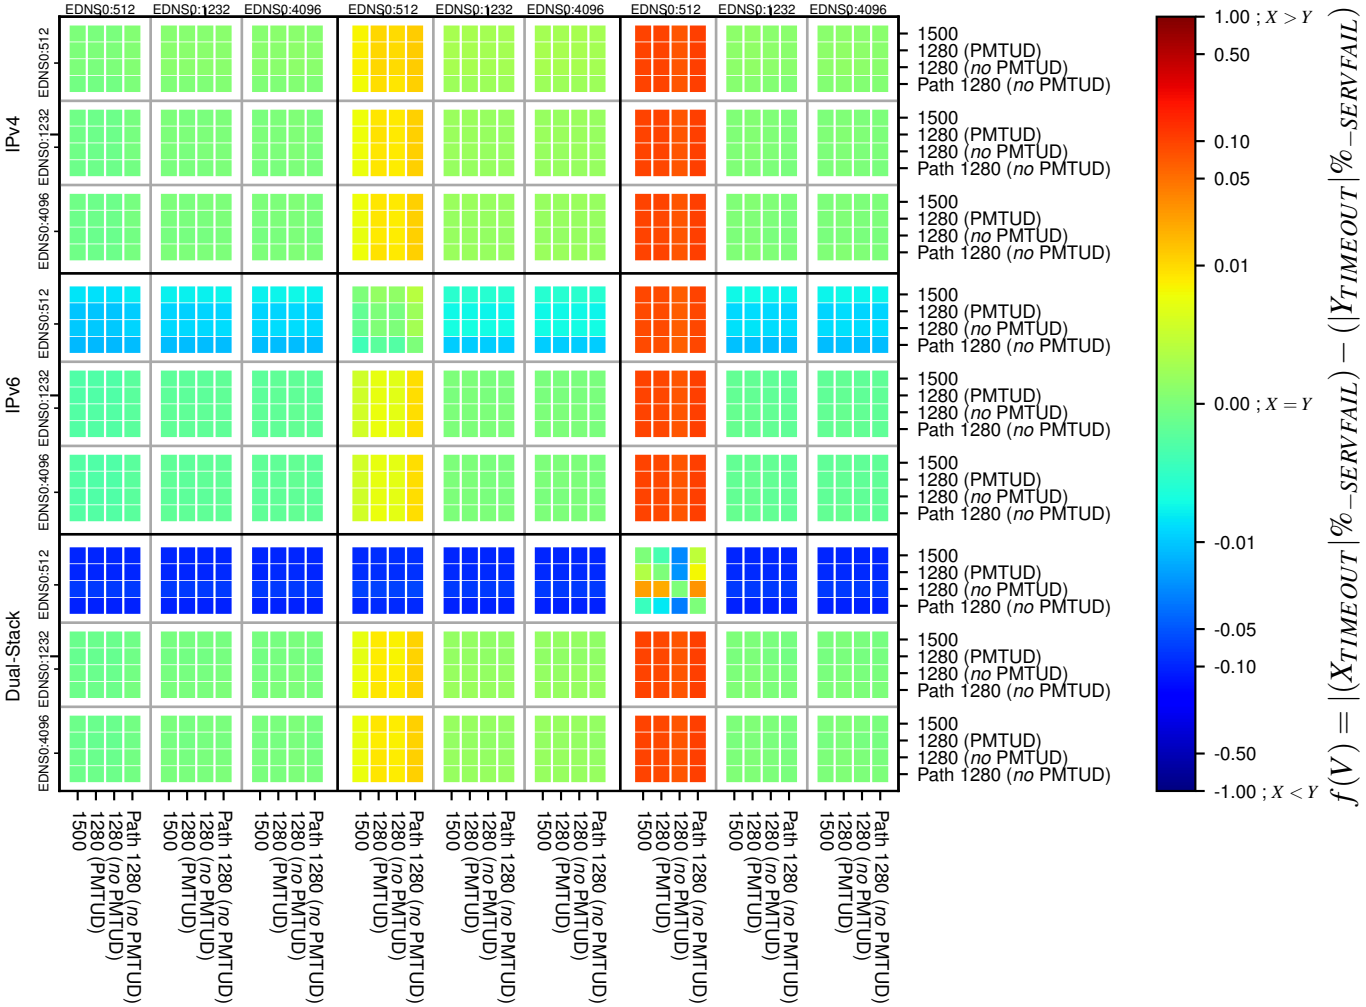

### All Zones without DNSSEC for '.org'

### All Zones for '.org'

$$f(V) = |(X_{TIMEOUT} | \% - SERVFAIL) - ((Y_{TIMEOUT} | \% - SERVFAIL))|$$

$$f(V) = |(X_{TIMEOUT} | \% - SERVFAIL) - ((Y_{TIMEOUT} | \% - SERVFAIL))|$$

$$f(V) = |(X_{TIMEOUT} | \% - SERVFAIL) - ((Y_{TIMEOUT} | \% - SERVFAIL))|$$