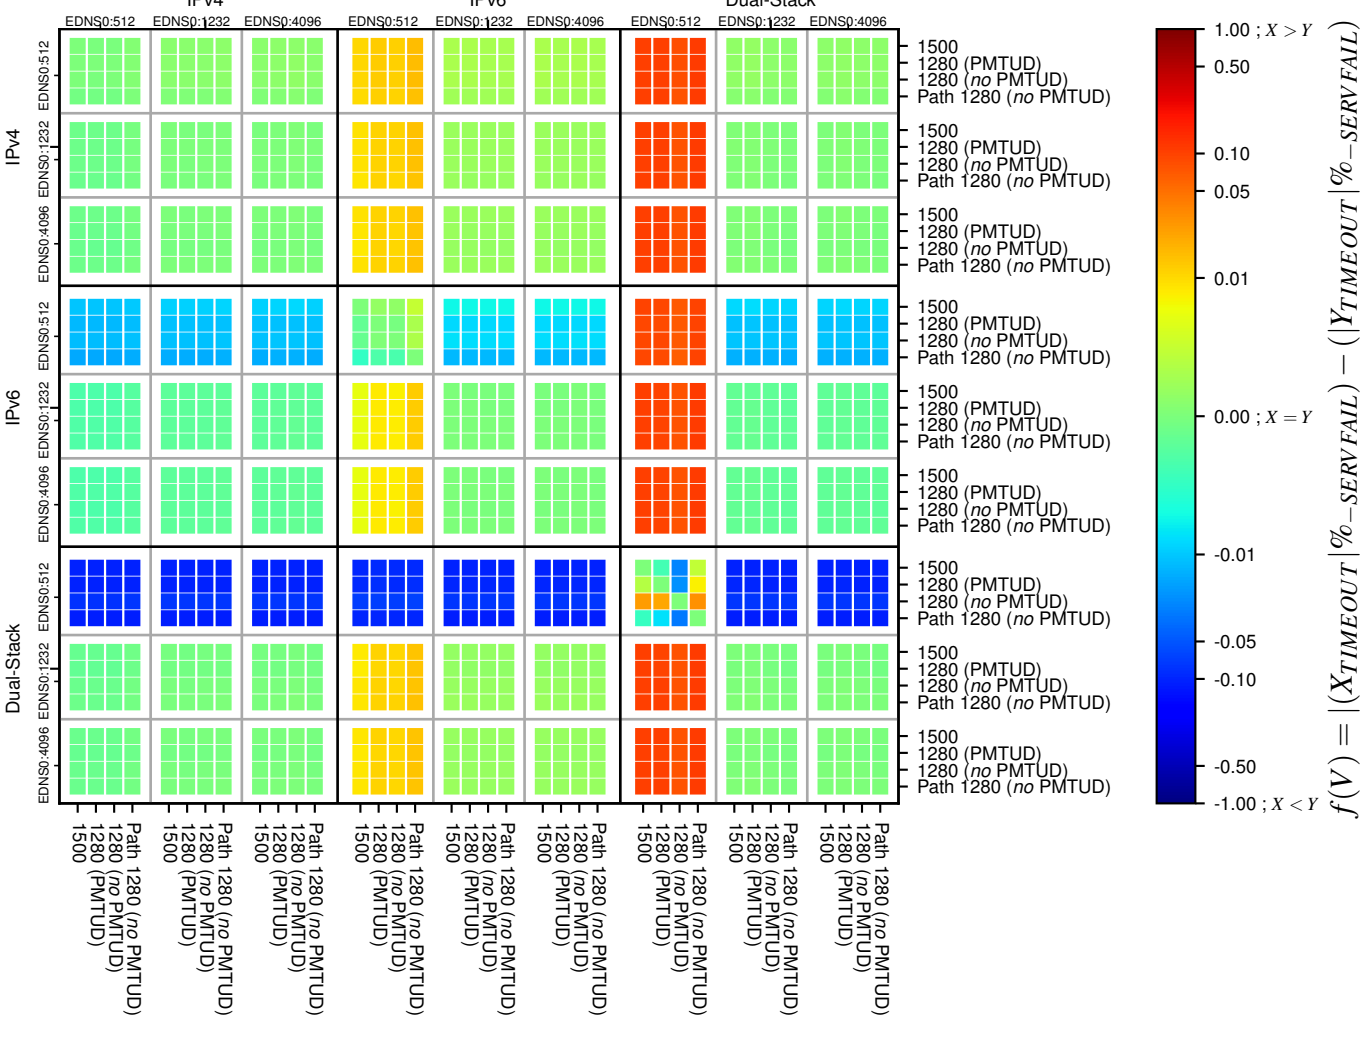

### All Zones without DNSSEC for '.org'

### All Zones for '.org'

$$f(V) = |(X_{TIMEOUT} | \% - SERVFAIL) - ((Y_{TIMEOUT} | \% - SERVFAIL))|$$

$$f(V) = |(X_{TIMEOUT} | \% - SERVFAIL) - ((Y_{TIMEOUT} | \% - SERVFAIL))|$$

$$f(V) = |(X_{TIMEOUT} | \% - SERVFAIL) - ((Y_{TIMEOUT} | \% - SERVFAIL))|$$