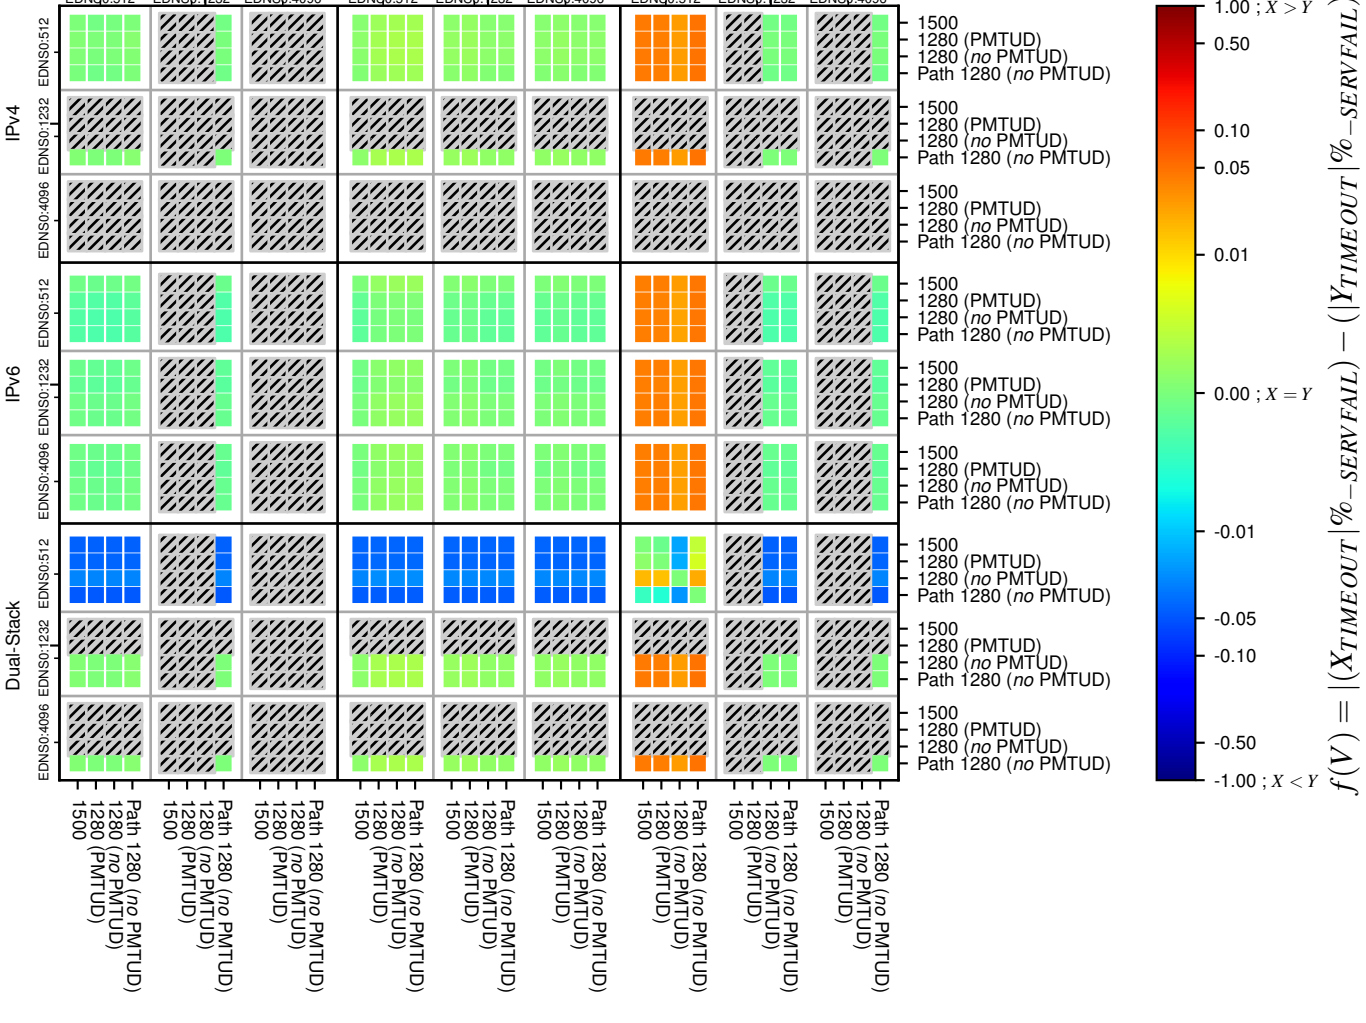

### All Zones without DNSSEC for '.org'

### All Zones for '.org'

$$f(V) = |(X_{TIMEOUT} | \% - SERVFAIL) - ((Y_{TIMEOUT} | \% - SERVFAIL))|$$

$$f(V) = |(X_{TIMEOUT} | \% - SERVFAIL) - ((Y_{TIMEOUT} | \% - SERVFAIL))|$$

$$f(V) = |(X_{TIMEOUT} | \% - SERVFAIL) - ((Y_{TIMEOUT} | \% - SERVFAIL))|$$