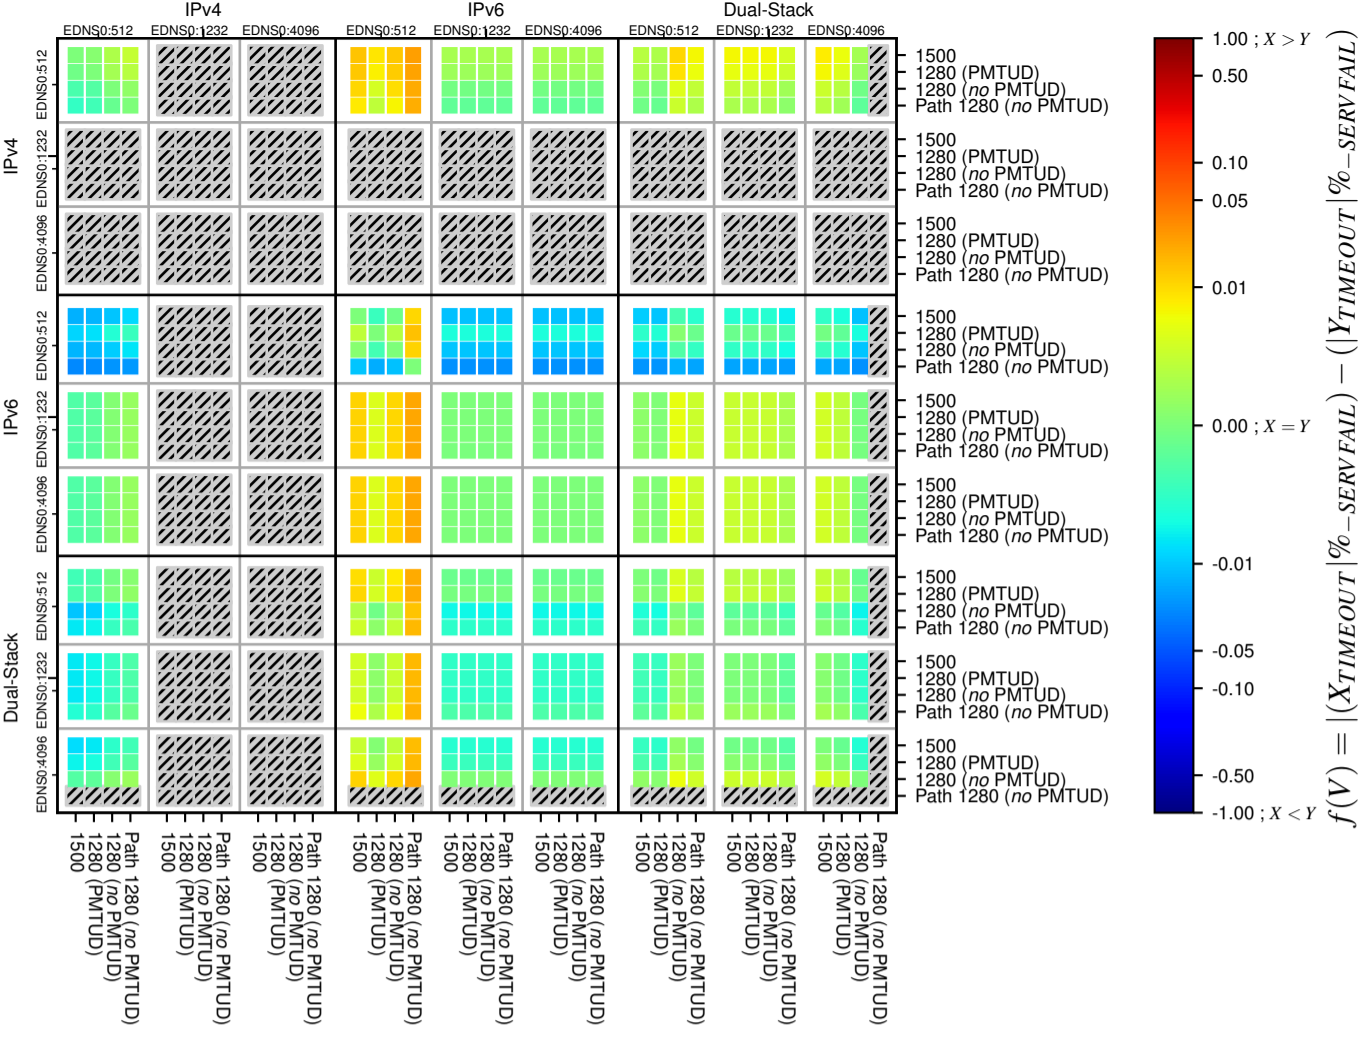

All Zones without DNSSEC for '.se'

All Zones with DNSSEC for '.se'

All Zones for '.se'