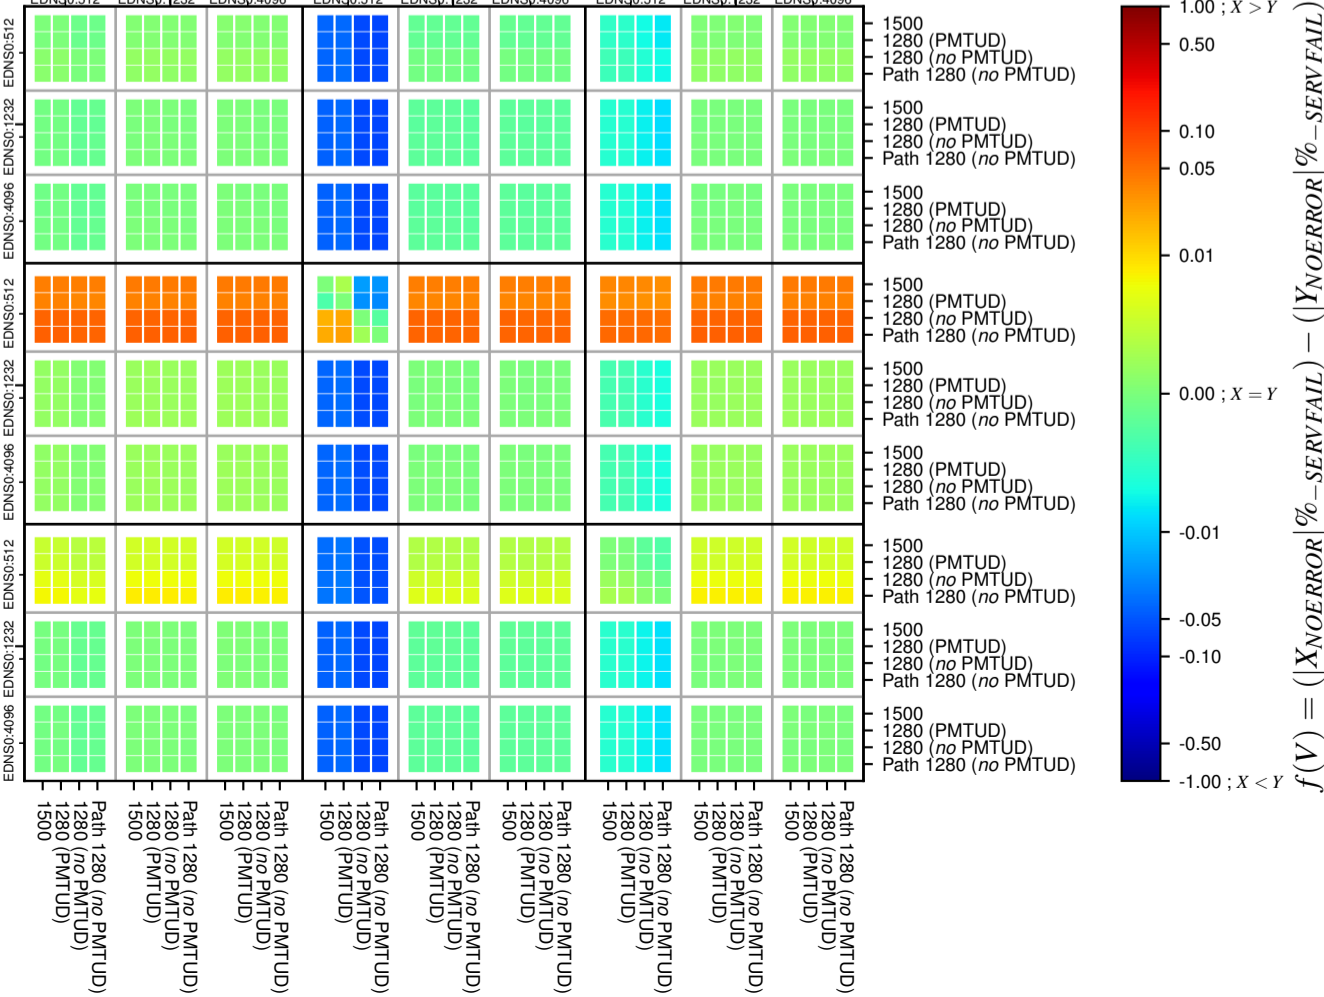

All Zones without DNSSEC for '.com'

All Zones with DNSSEC for '.com'

All Zones for '.com'

$$f(V) = (|X_{NOERROR}| \% - SERVFAIL) - (|Y_{NOERROR}| \% - SERVFAIL)$$

$$f(V) = (|X_{NOERROR}| \% - SERVFAIL) - (|Y_{NOERROR}| \% - SERVFAIL)$$

$$f(V) = (|X_{NOERROR}| \% - SERVFAIL) - (|Y_{NOERROR}| \% - SERVFAIL)$$