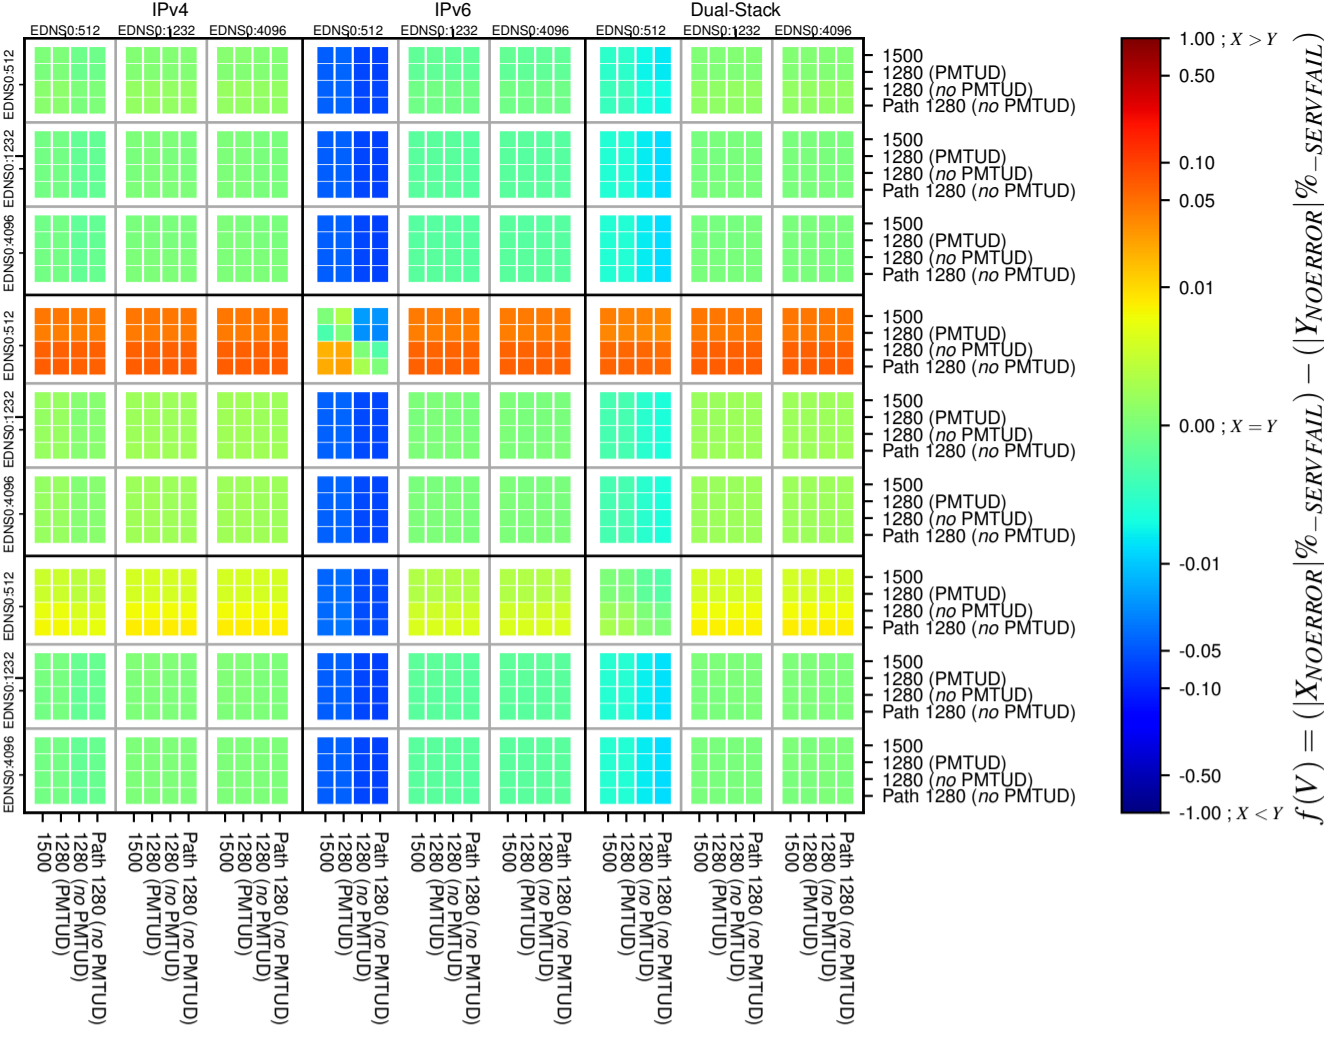

All Zones without DNSSEC for '.com'

All Zones with DNSSEC for '.com'

All Zones for '.com'

$$f(V) = (|X_{NOERROR}| \% - SERVFAIL) - (|Y_{NOERROR}| \% - SERVFAIL)$$

$$f(V) = (|X_{NOERROR}| \% - SERVFAIL) - (|Y_{NOERROR}| \% - SERVFAIL)$$

$$f(V) = (|X_{NOERROR}| \% - SERVFAIL) - (|Y_{NOERROR}| \% - SERVFAIL)$$