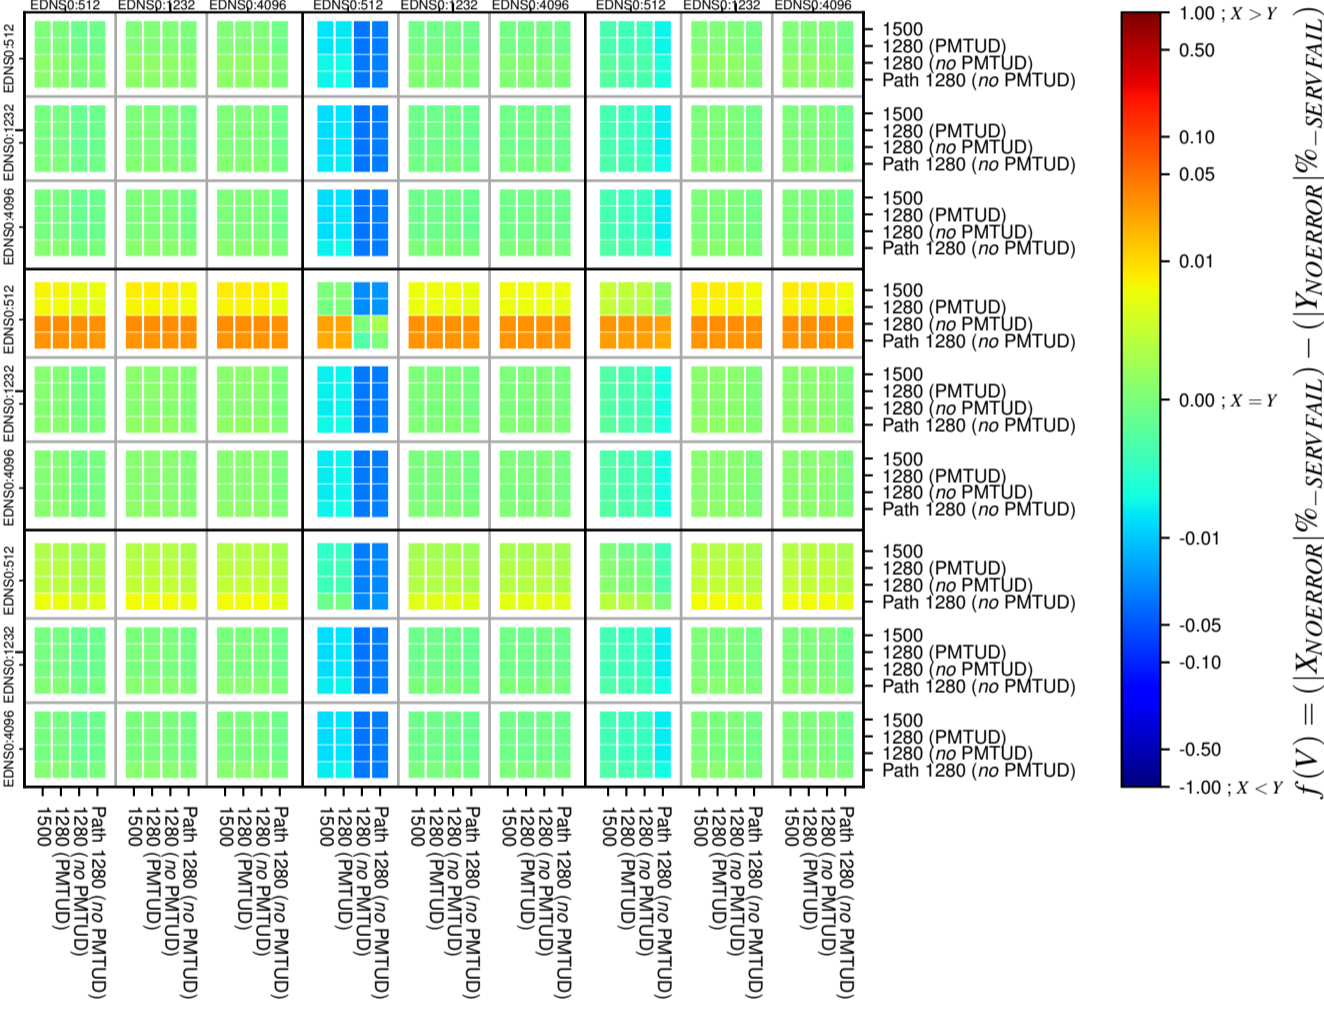

All Zones without DNSSEC for '.com'

All Zones with DNSSEC for '.com'

All Zones for '.com'

$$f(V) = (|X_{NOERROR}| \% - SERVFAIL) - (|Y_{NOERROR}| \% - SERVFAIL)$$

$$f(V) = (|X_{NOERROR}| \% - SERVFAIL) - (|Y_{NOERROR}| \% - SERVFAIL)$$

$$f(V) = (|X_{NOERROR}| \% - SERVFAIL) - (|Y_{NOERROR}| \% - SERVFAIL)$$