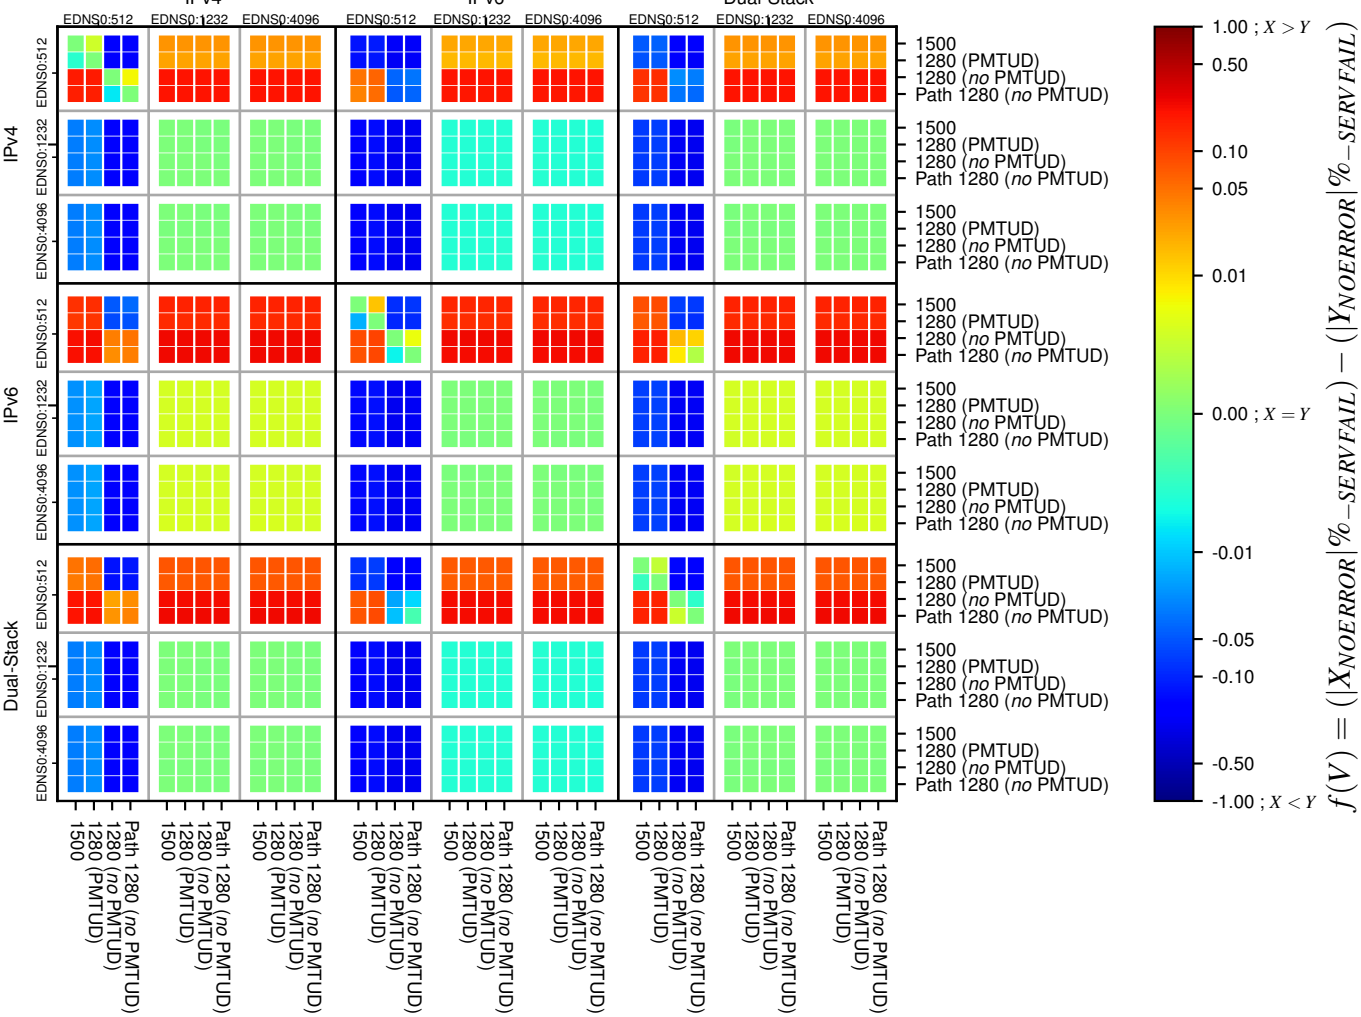

### All Zones without DNSSEC for '.jp'

### All Zones with DNSSEC for '.jp'

### All Zones for '.jp'

$$f(V) = (|X_{NOERROR}| \% - SERVFAIL) - (|Y_{NOERROR}| \% - SERVFAIL)$$

$$f(V) = (|X_{NOERROR}| \% - SERVFAIL) - (|Y_{NOERROR}| \% - SERVFAIL)$$

$$f(V) = (|X_{NOERROR}| \% - SERVFAIL) - (|Y_{NOERROR}| \% - SERVFAIL)$$