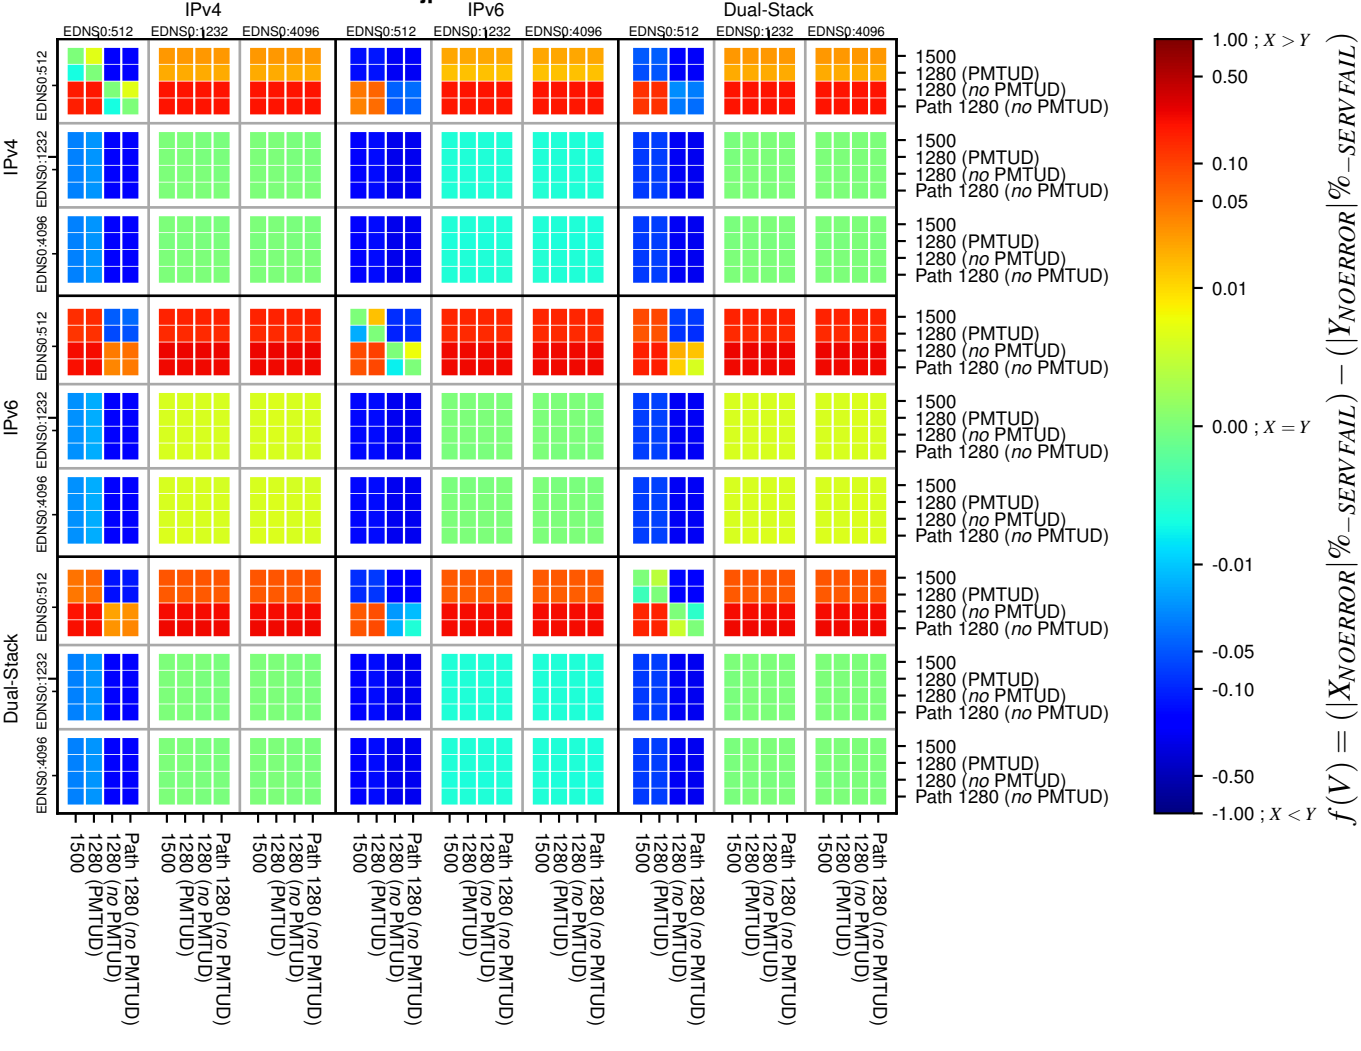

### All Zones without DNSSEC for '.jp'

### All Zones with DNSSEC for '.jp'

### All Zones for '.jp'

$$f(V) = (|X_{NOERROR}| \% - SERVFAIL) - (|Y_{NOERROR}| \% - SERVFAIL)$$

$$f(V) = (|X_{NOERROR}| \% - SERVFAIL) - (|Y_{NOERROR}| \% - SERVFAIL)$$

$$f(V) = (|X_{NOERROR}| \% - SERVFAIL) - (|Y_{NOERROR}| \% - SERVFAIL)$$