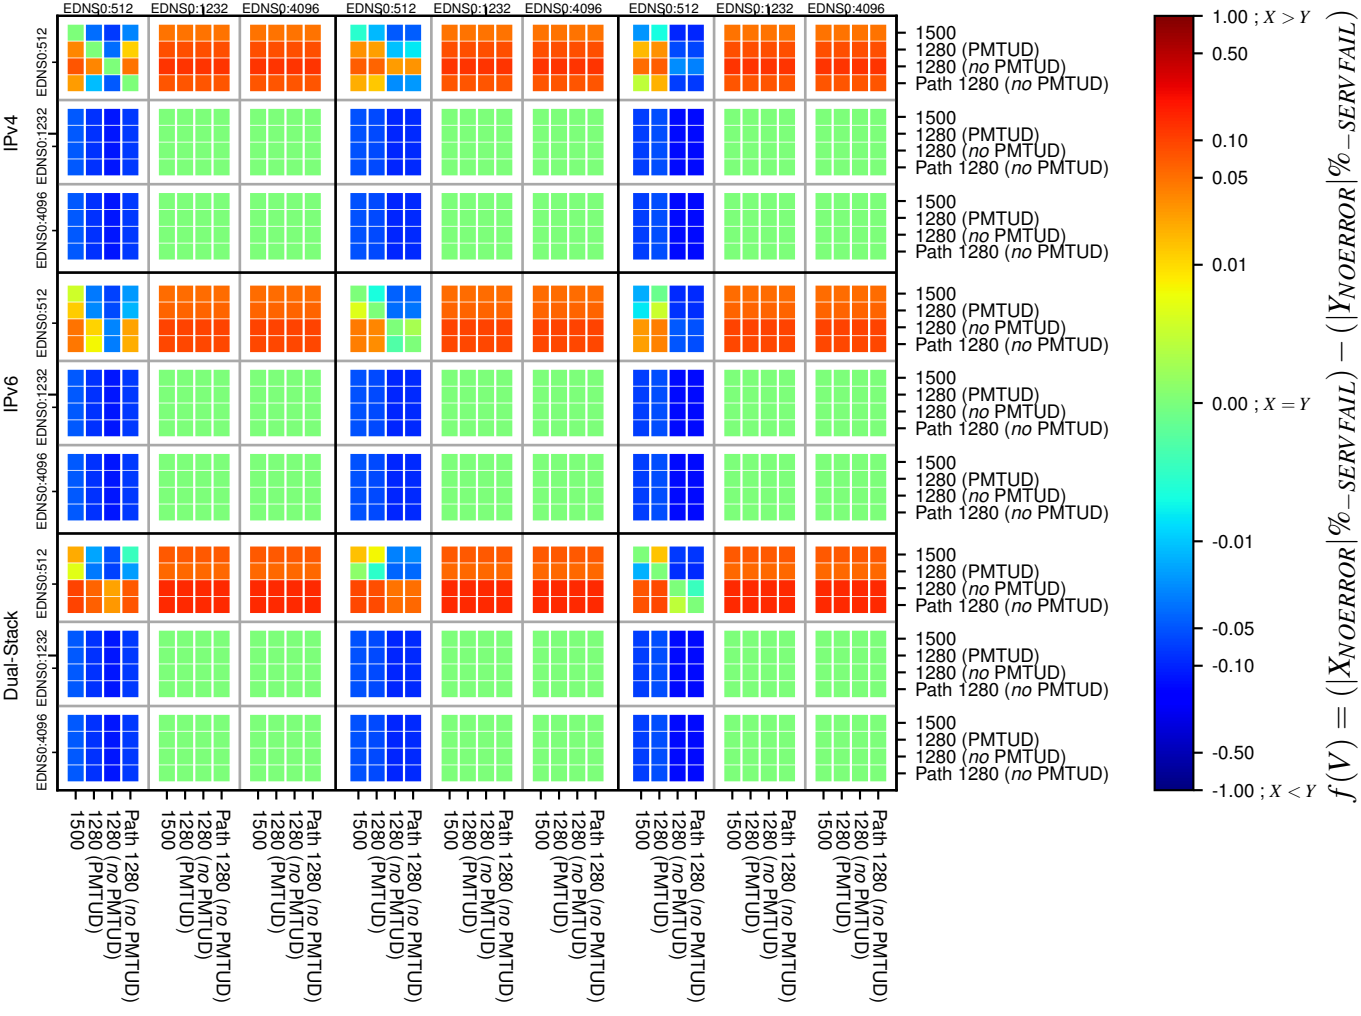

All Zones with DNSSEC for '.jp'