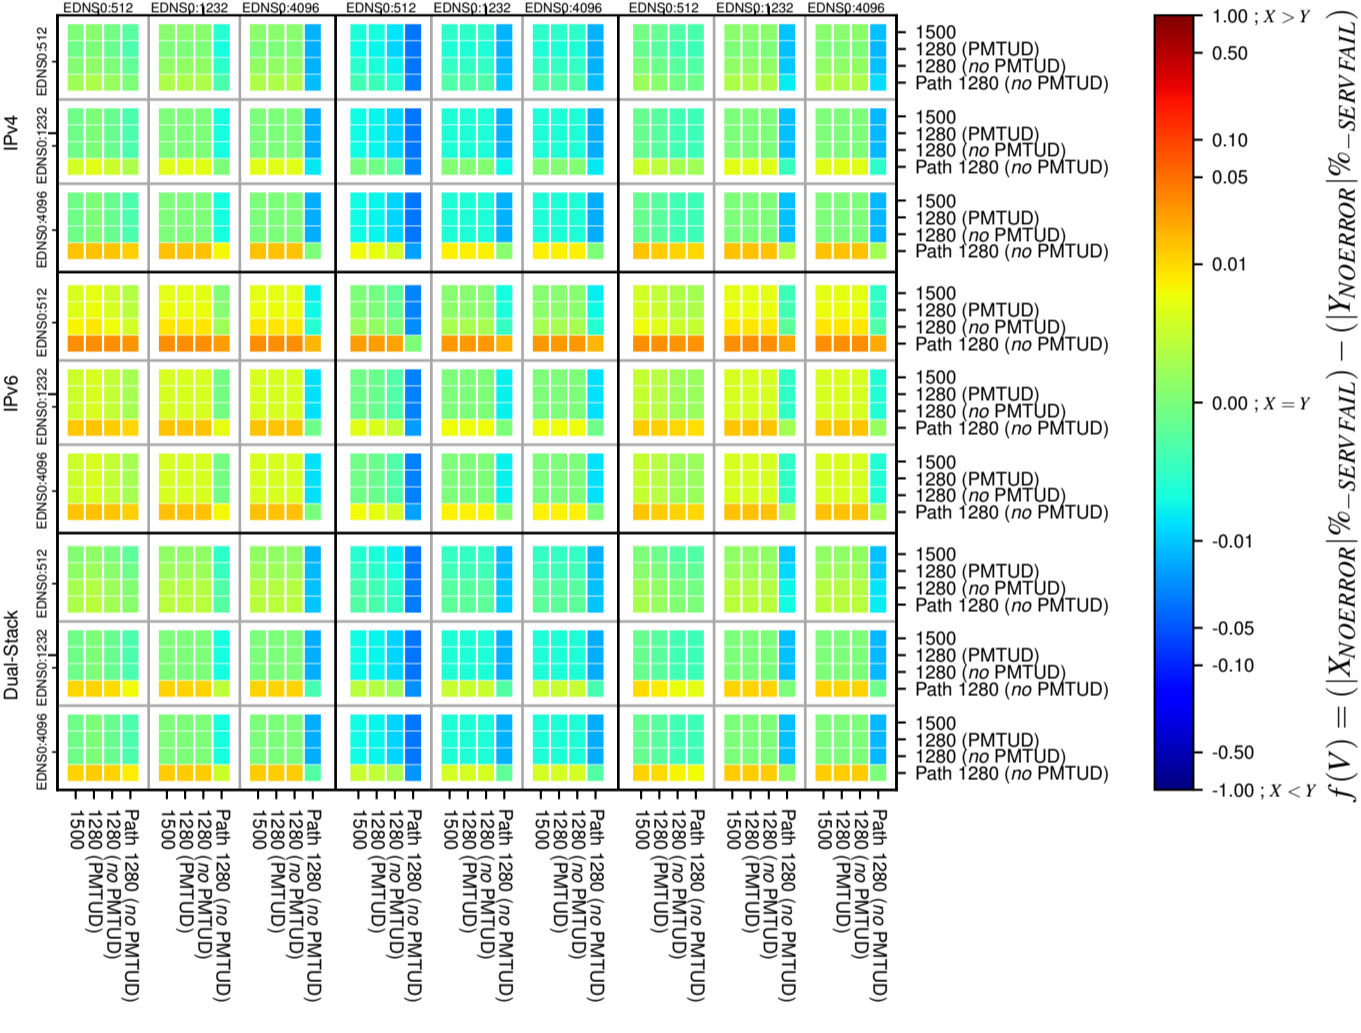

All Zones with DNSSEC for '.nl'