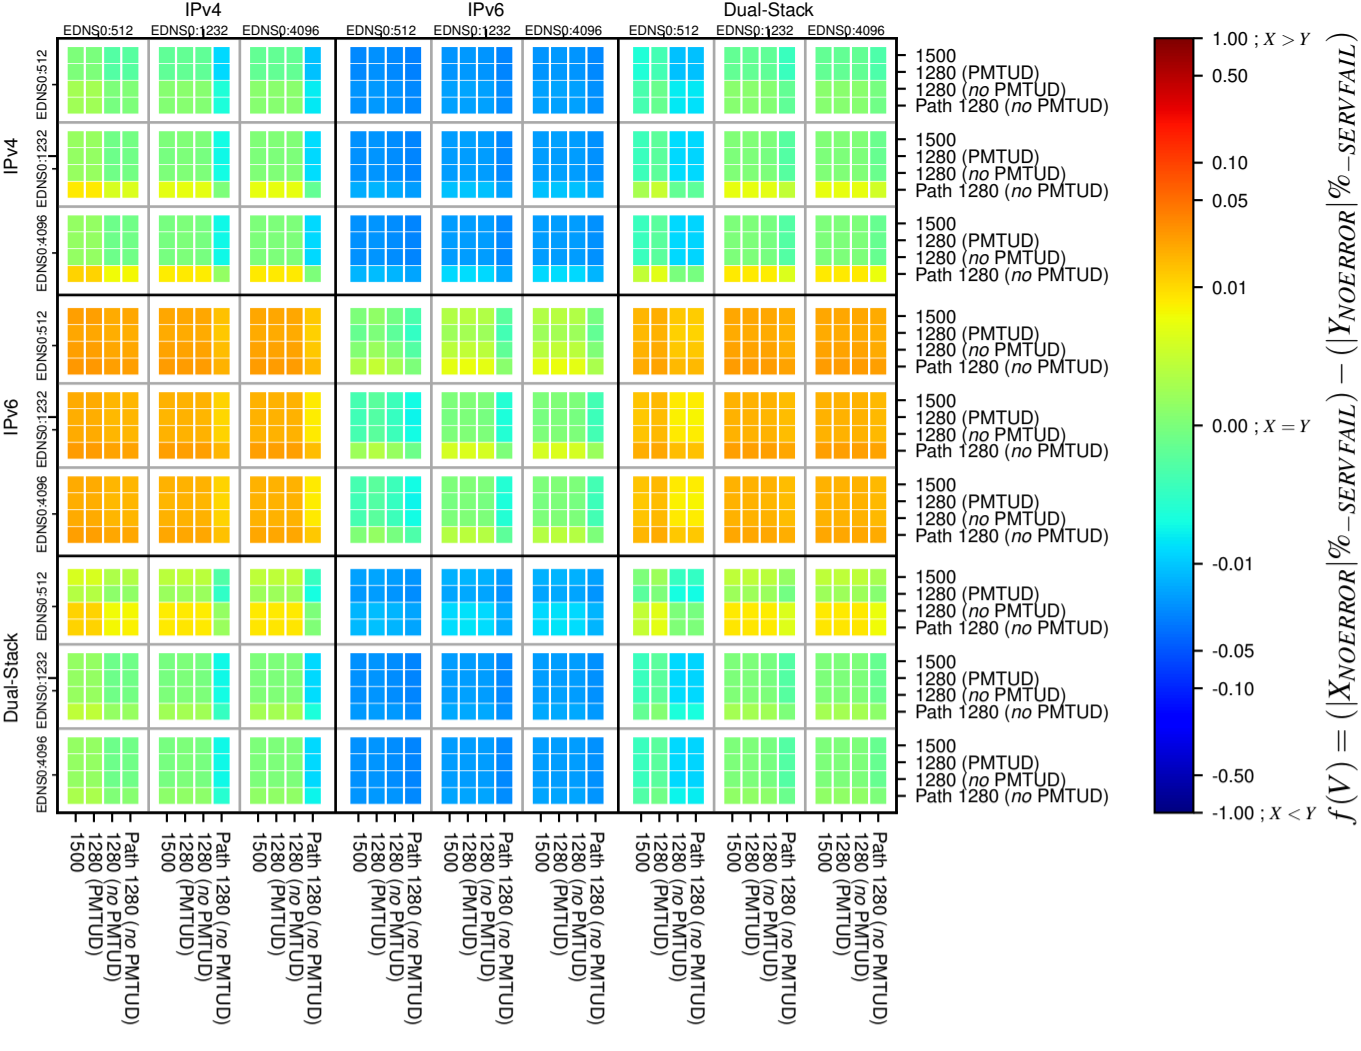

### All Zones without DNSSEC for '.nl'