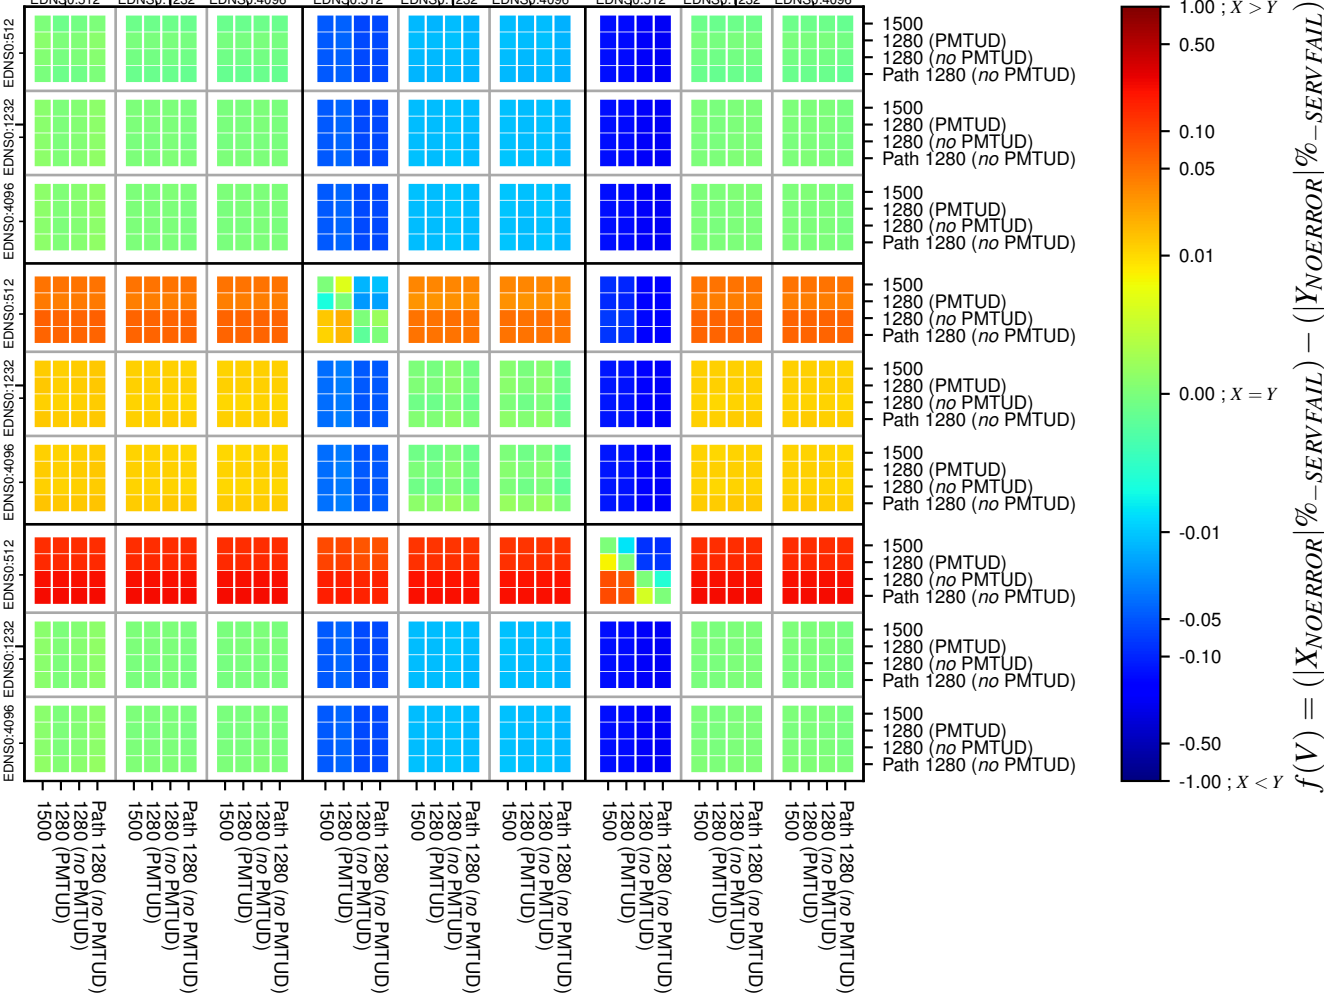

### All Zones without DNSSEC for '.ru'

### All Zones with DNSSEC for '.ru'

### All Zones for '.ru'

$$f(V) = (|X_{NOERROR}| \% - SERVFAIL) - (|Y_{NOERROR}| \% - SERVFAIL)$$

$$f(V) = (|X_{NOERROR}| \% - SERVFAIL) - (|Y_{NOERROR}| \% - SERVFAIL)$$

$$f(V) = (|X_{NOERROR}| \% - SERVFAIL) - (|Y_{NOERROR}| \% - SERVFAIL)$$