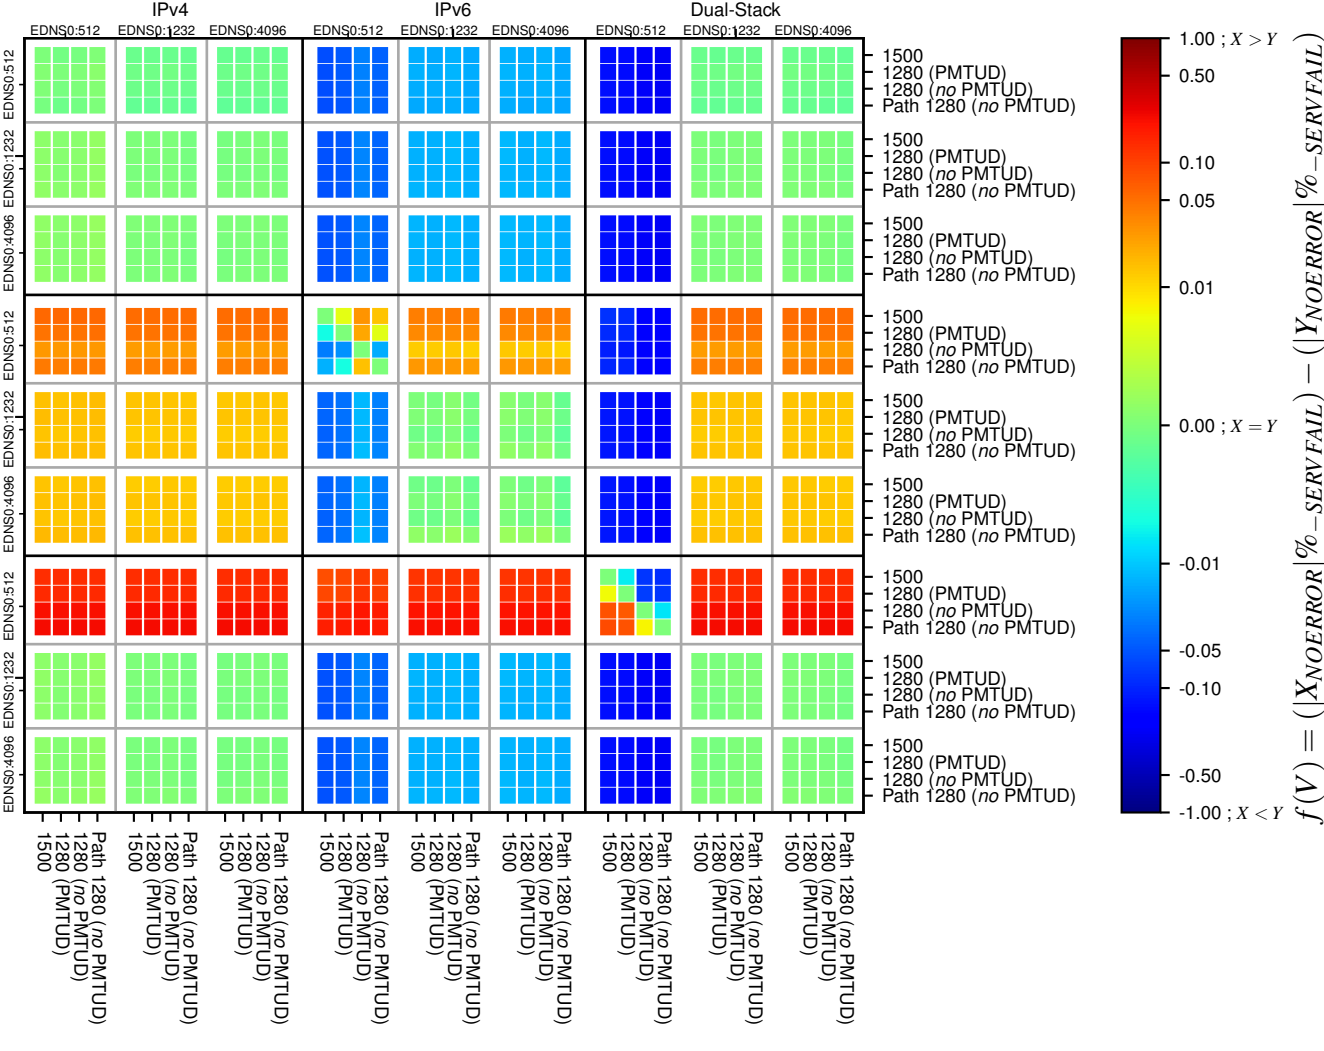

### All Zones without DNSSEC for '.ru'

### All Zones for '.ru'

$$f(V) = (|X_{NOERROR}| \% - SERVFAIL) - (|Y_{NOERROR}| \% - SERVFAIL)$$

$$f(V) = (|X_{NOERROR}| \% - SERVFAIL) - (|Y_{NOERROR}| \% - SERVFAIL)$$

$$f(V) = (|X_{NOERROR}| \% - SERVFAIL) - (|Y_{NOERROR}| \% - SERVFAIL)$$