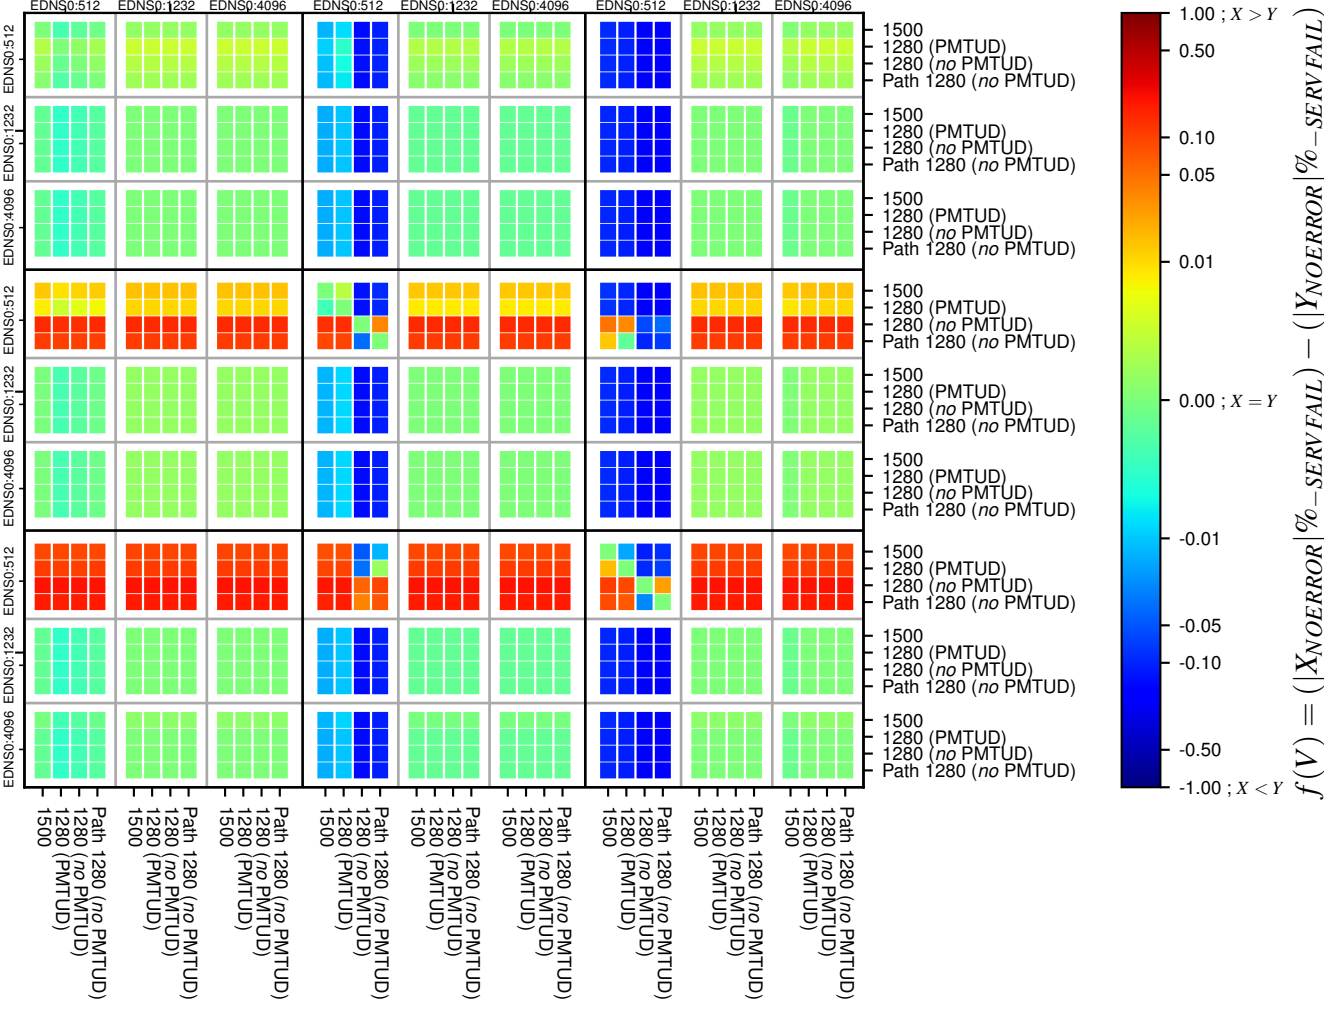

### All Zones without DNSSEC for '.ru'

### All Zones with DNSSEC for '.ru'

### All Zones for '.ru'

$$f(V) = (|X_{NOERROR}| \% - SERVFAIL) - (|Y_{NOERROR}| \% - SERVFAIL)$$

$$f(V) = (|X_{NOERROR}| \% - SERVFAIL) - (|Y_{NOERROR}| \% - SERVFAIL)$$

$$f(V) = (|X_{NOERROR}| \% - SERVFAIL) - (|Y_{NOERROR}| \% - SERVFAIL)$$