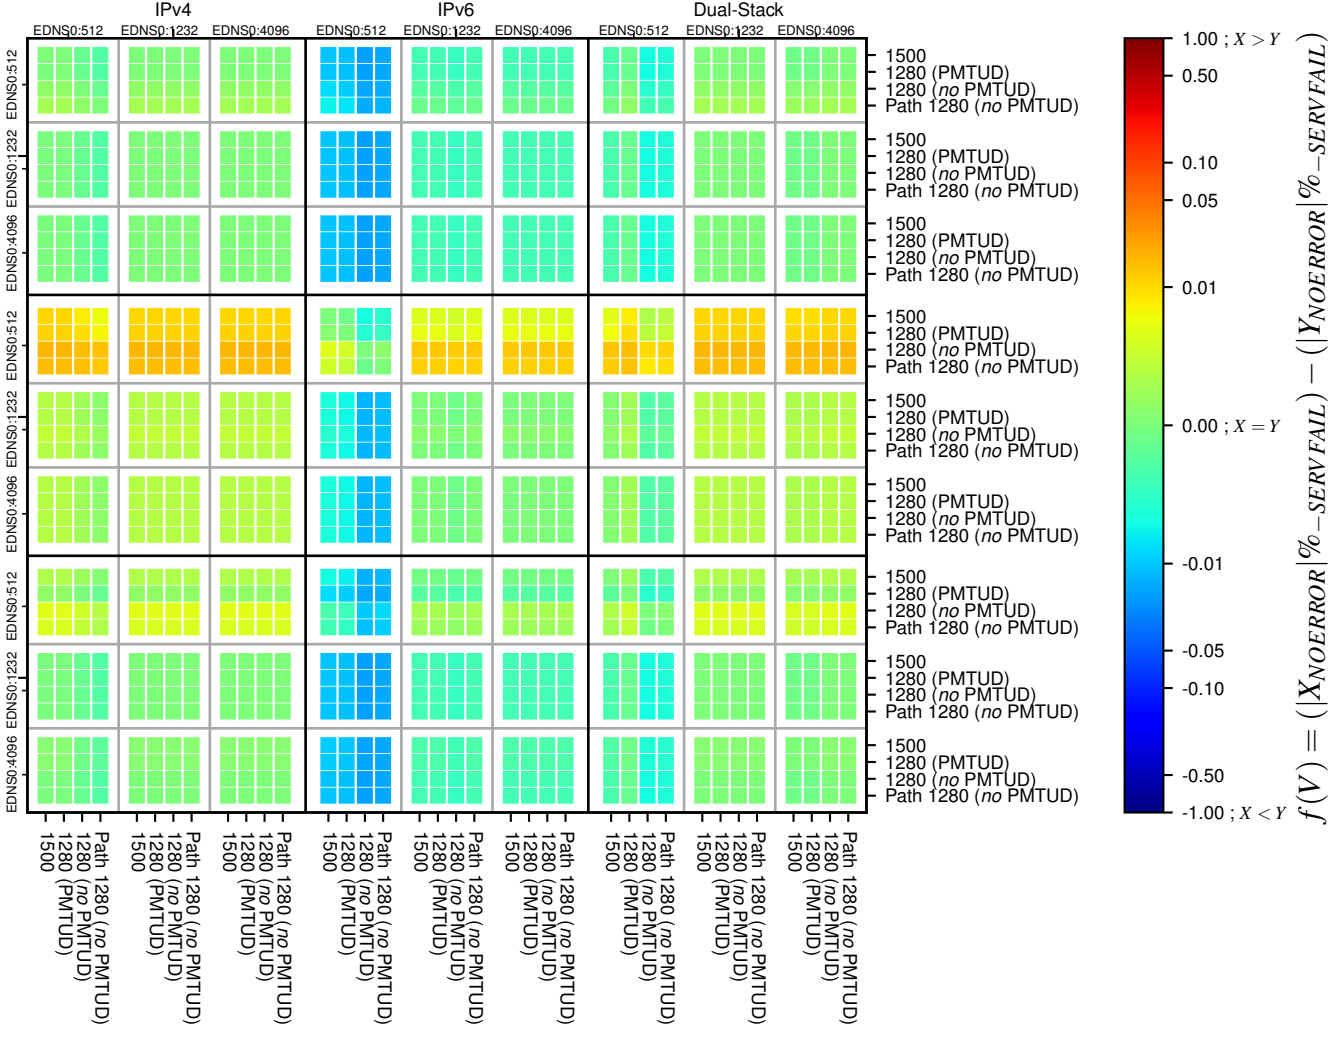

All Zones without DNSSEC for '.se'

All Zones with DNSSEC for '.se'

All Zones for '.se'