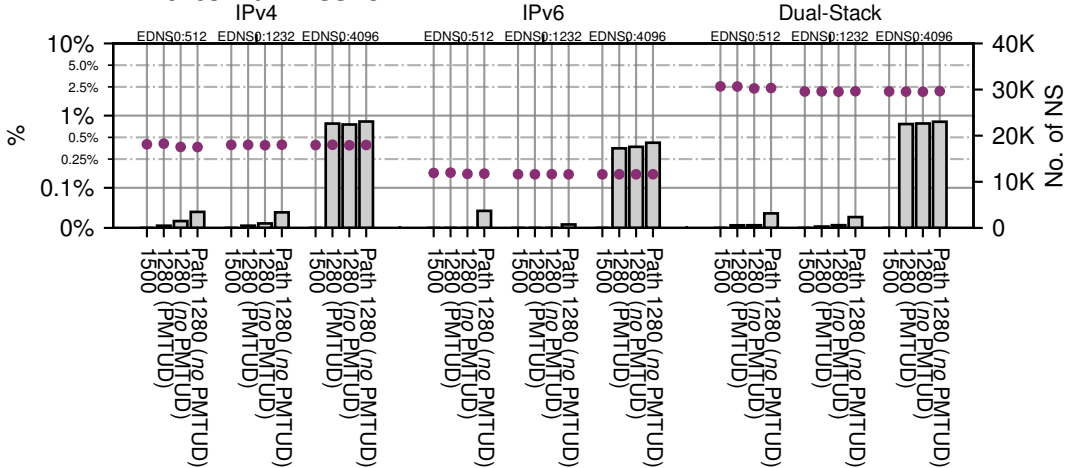

UDP packet too big

All Zones with DNSSEC