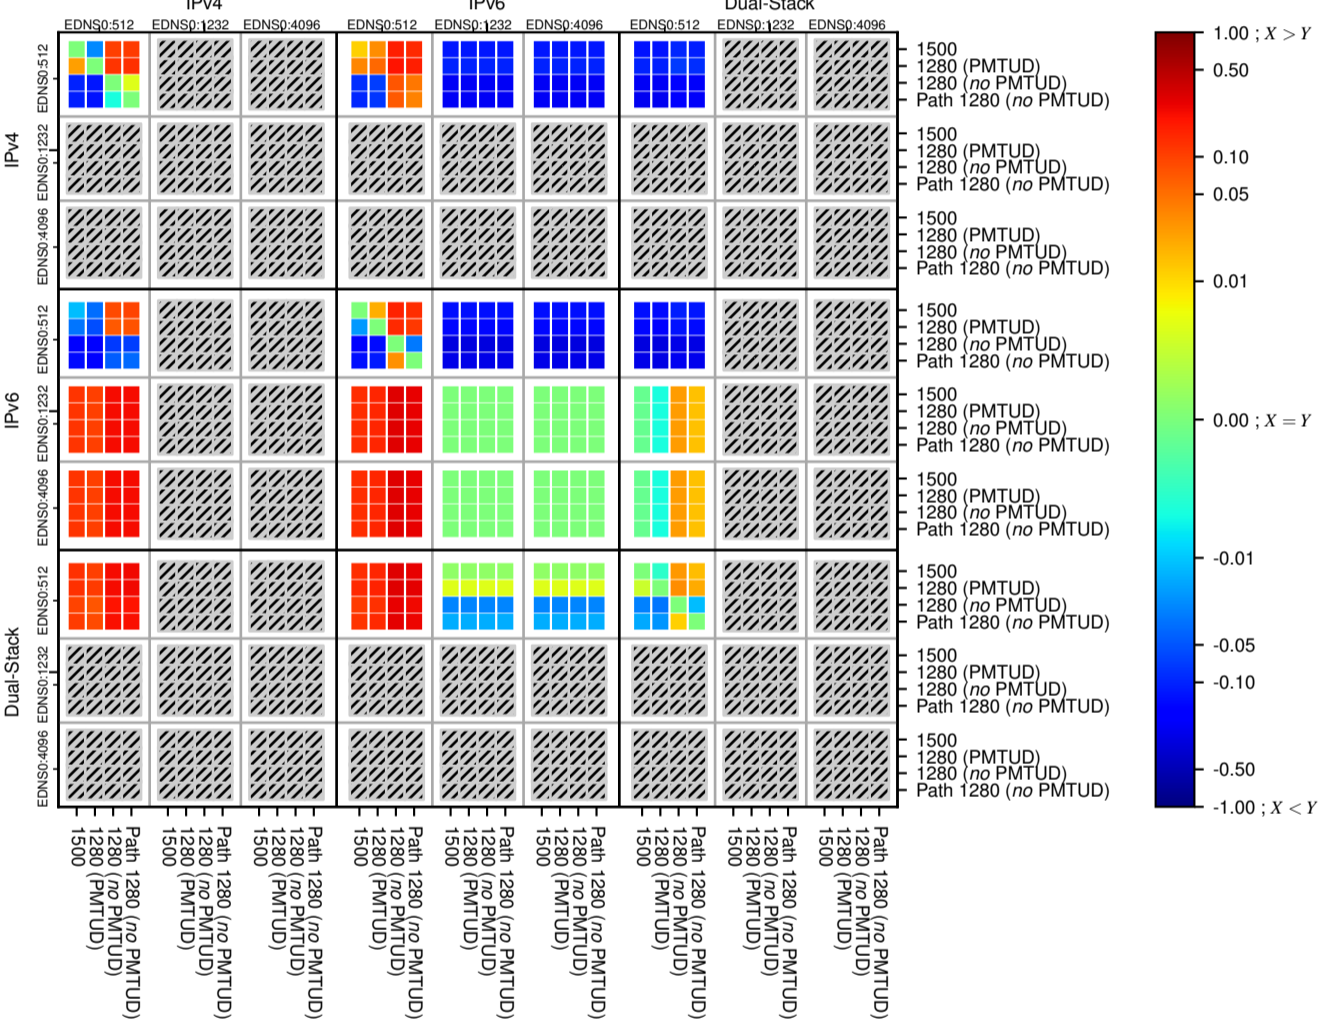

All Zones with DNSSEC for '.de'