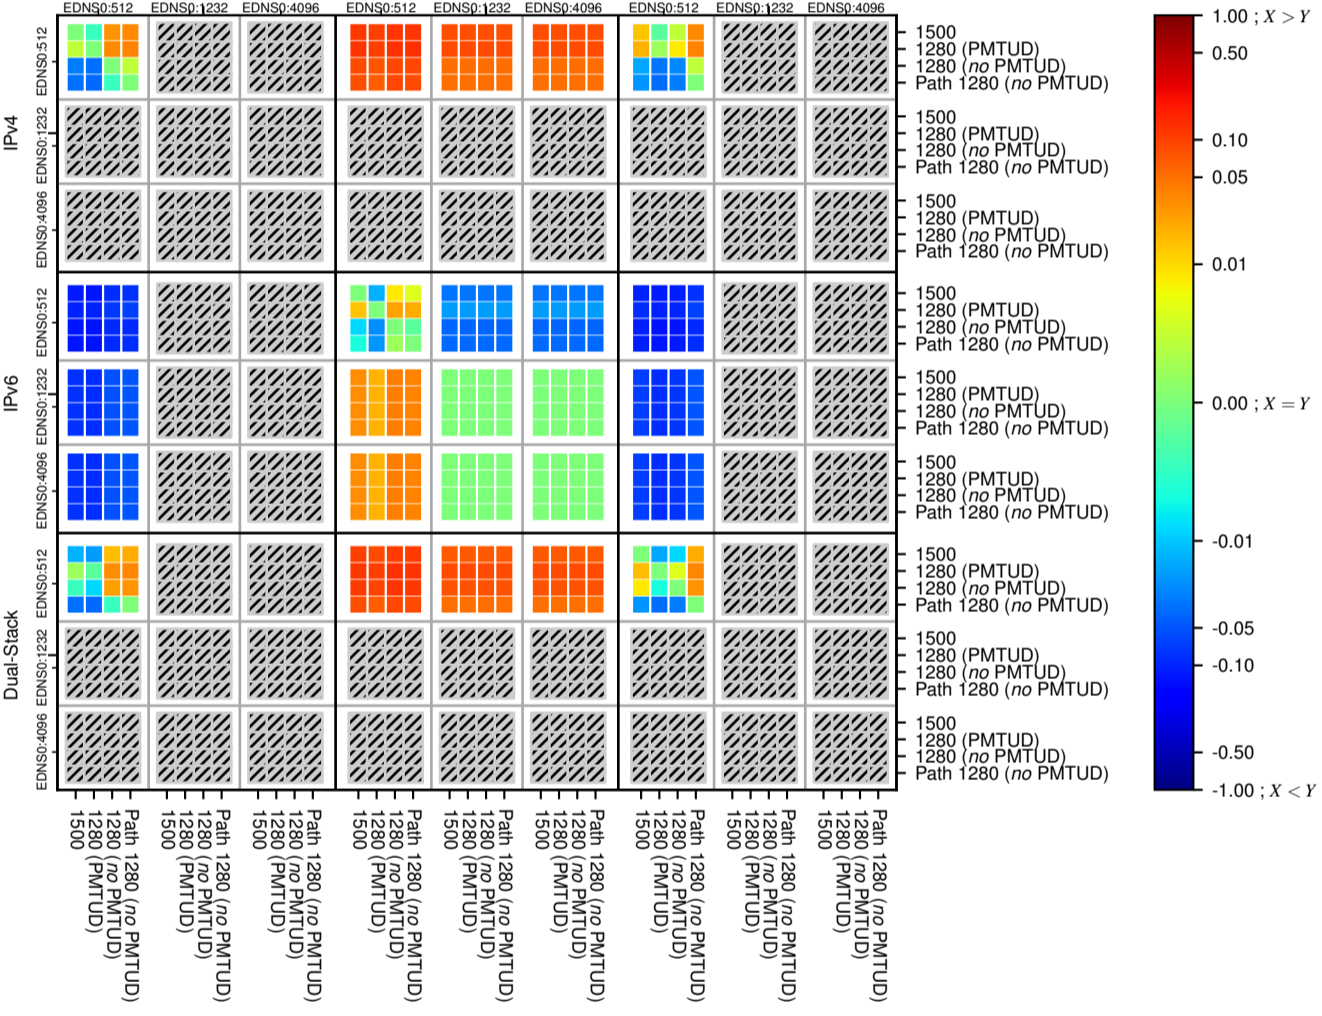

All Zones with DNSSEC for '.se'