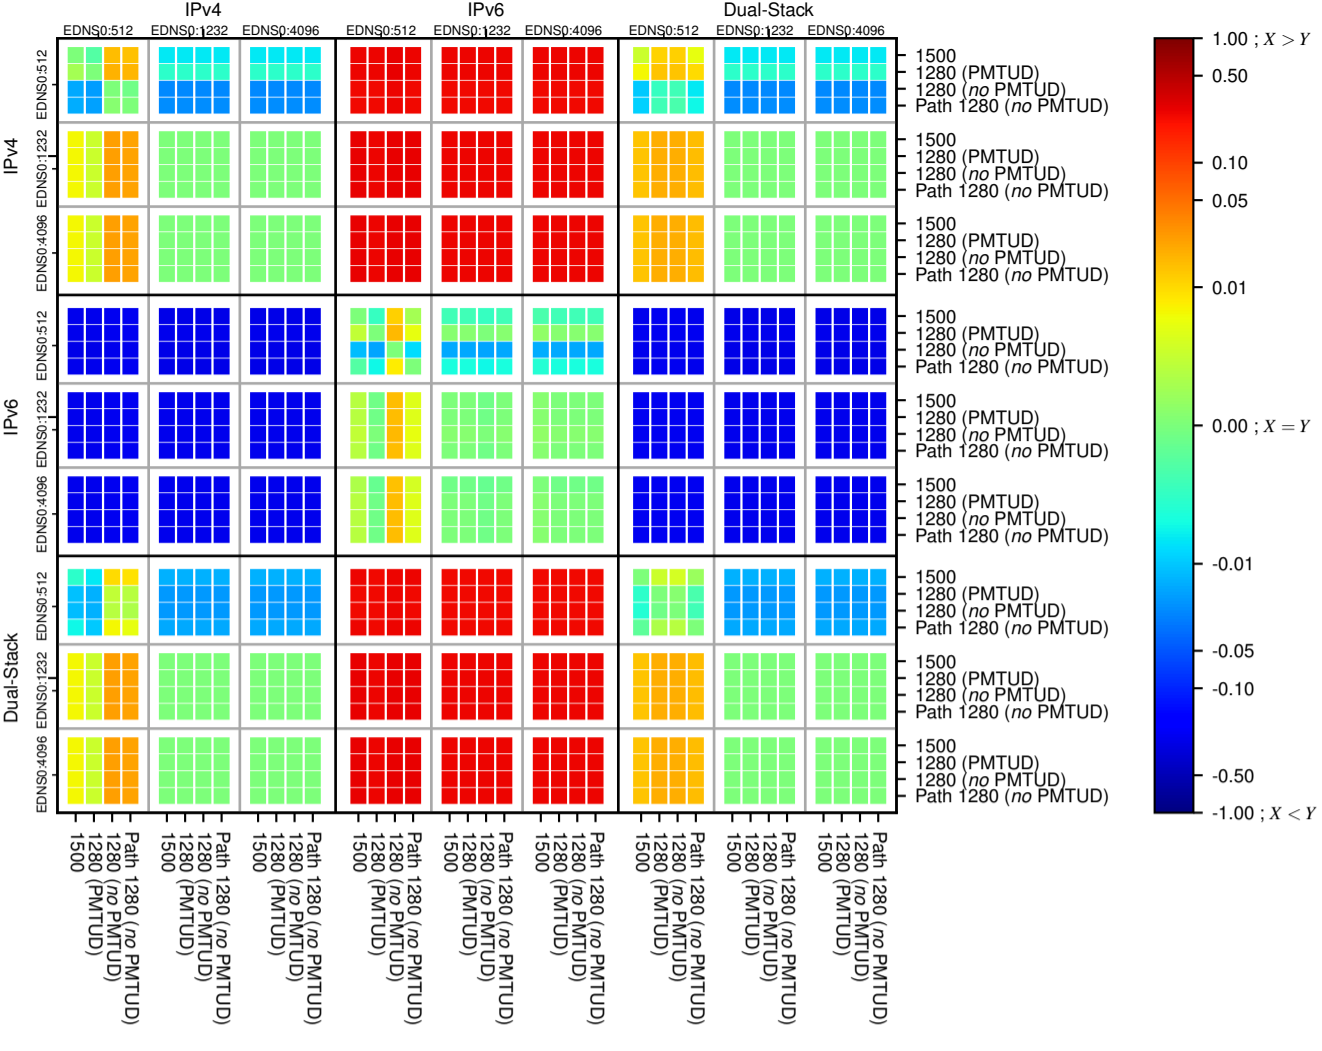

### All Zones without DNSSEC for '.se'

### All Zones with DNSSEC for '.se'