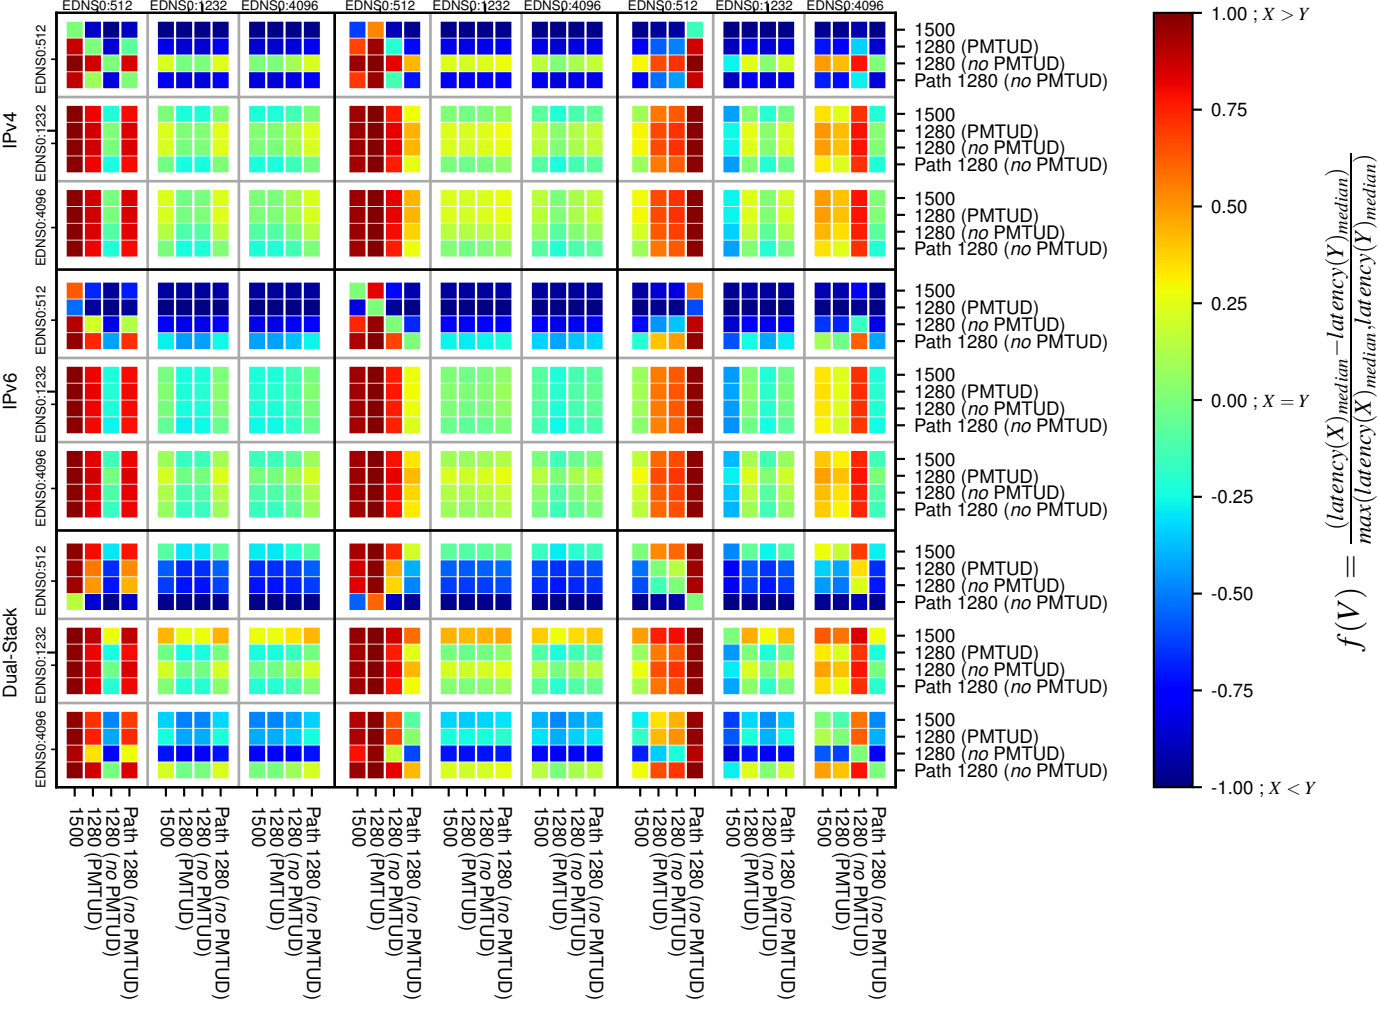

### All Zones without DNSSEC returning NOERROR for 'all\_psi\_domains'

### All Zones with DNSSEC returning NOERROR for 'all\_psi\_domains'