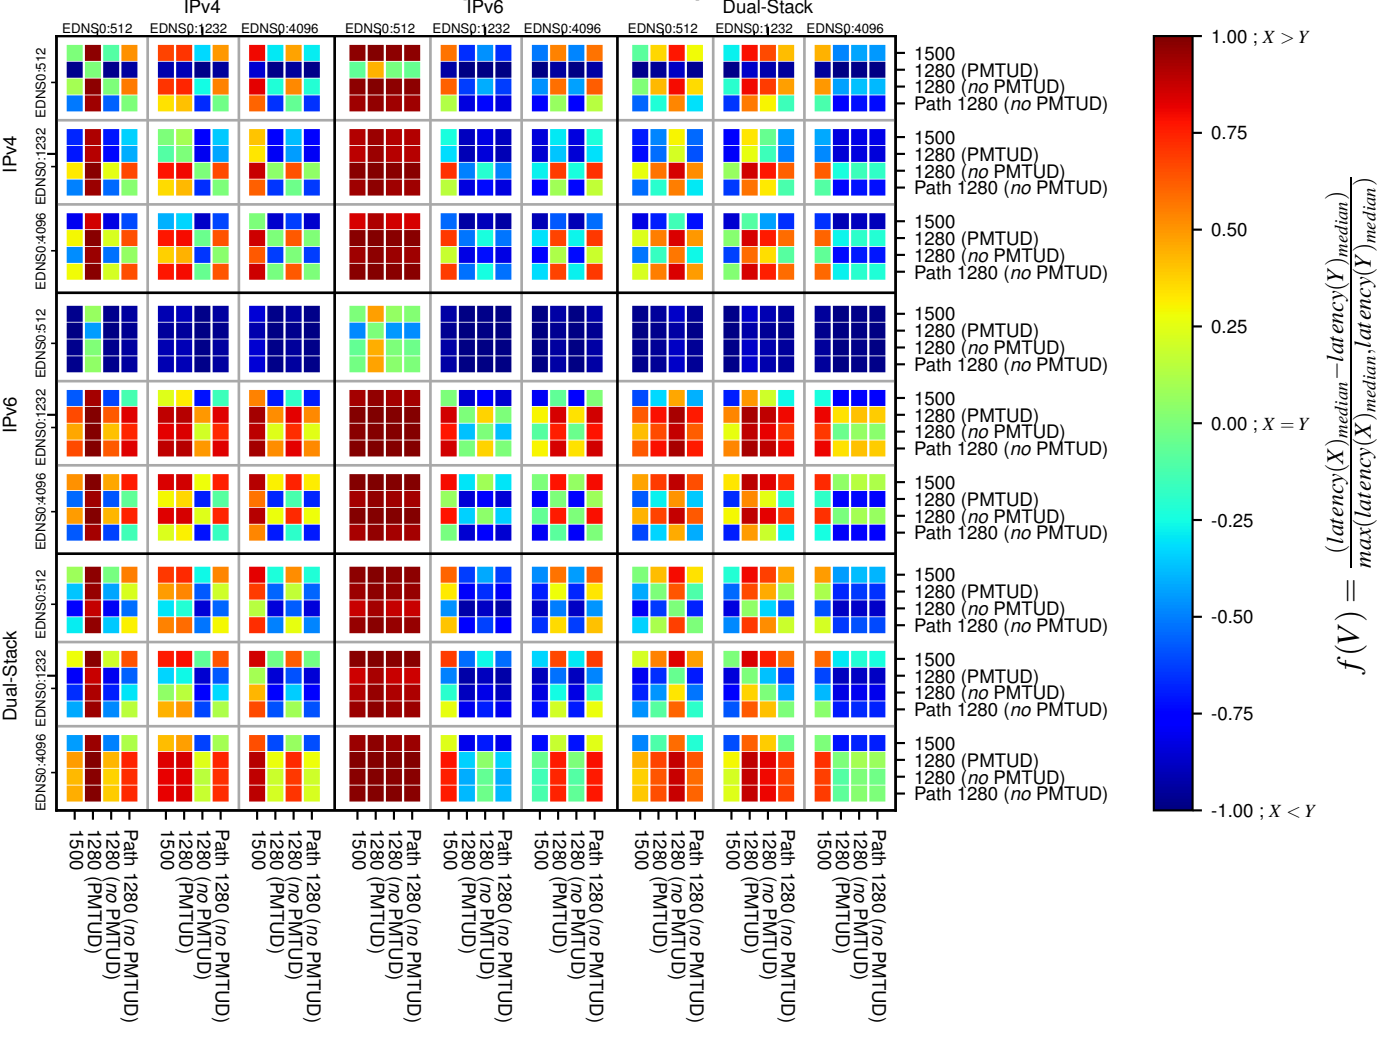

### All Zones without DNSSEC returning NOERROR for 'all\_psi\_domains'

### All Zones with DNSSEC returning NOERROR for 'all\_psi\_domains'