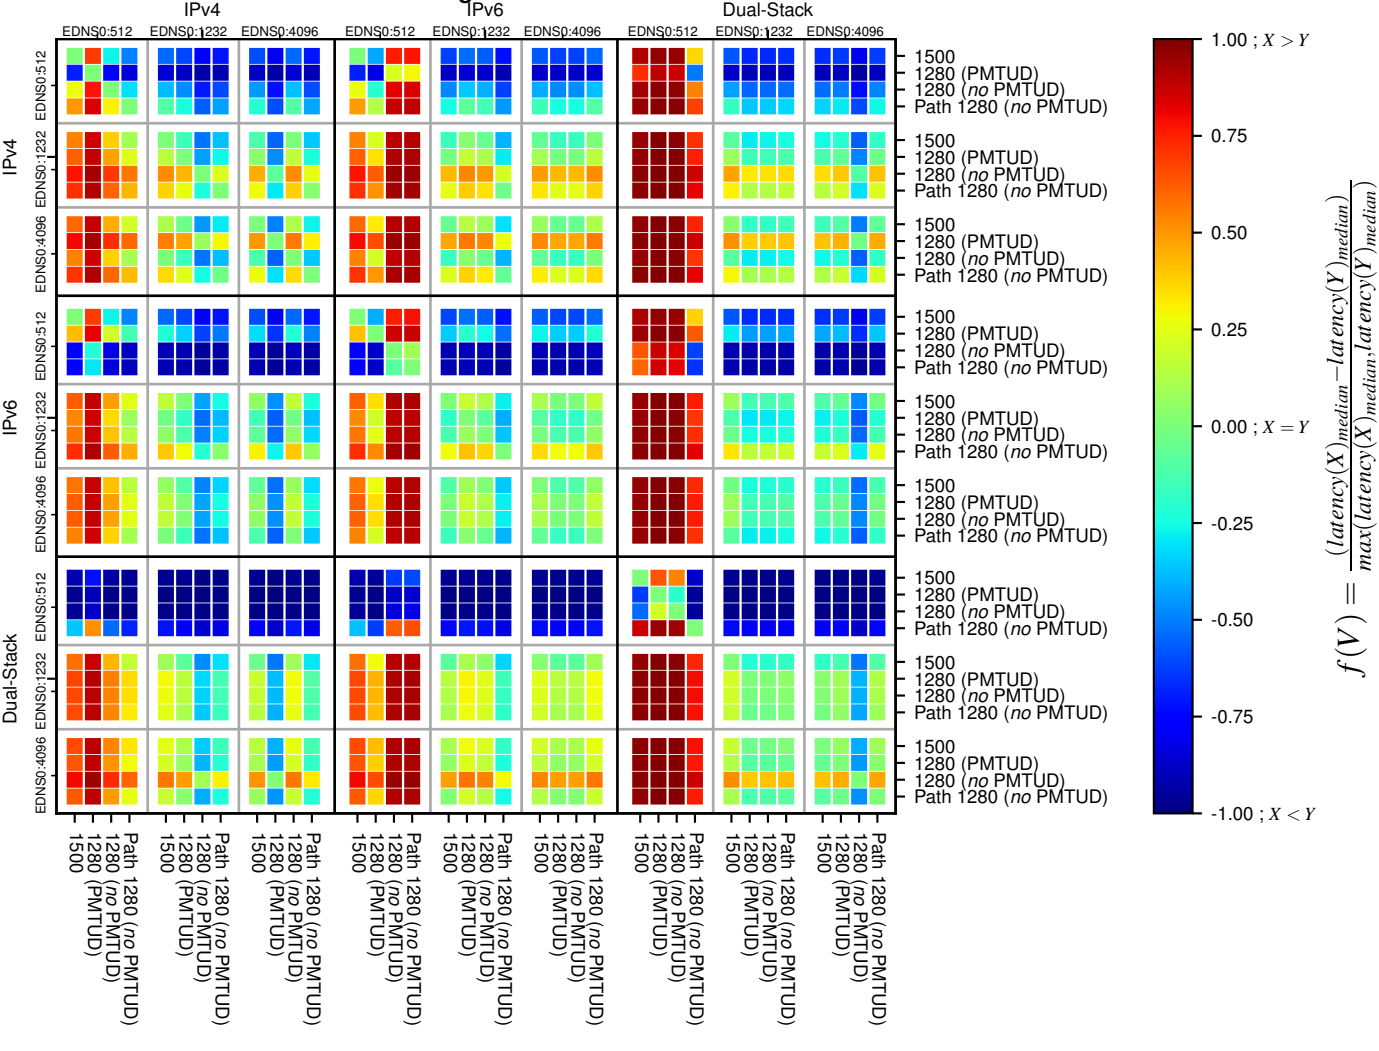

All Zones without DNSSEC returning NOERROR for '.de'

All Zones with DNSSEC returning NOERROR for '.de'

All Zones returning NOERROR for '.de'