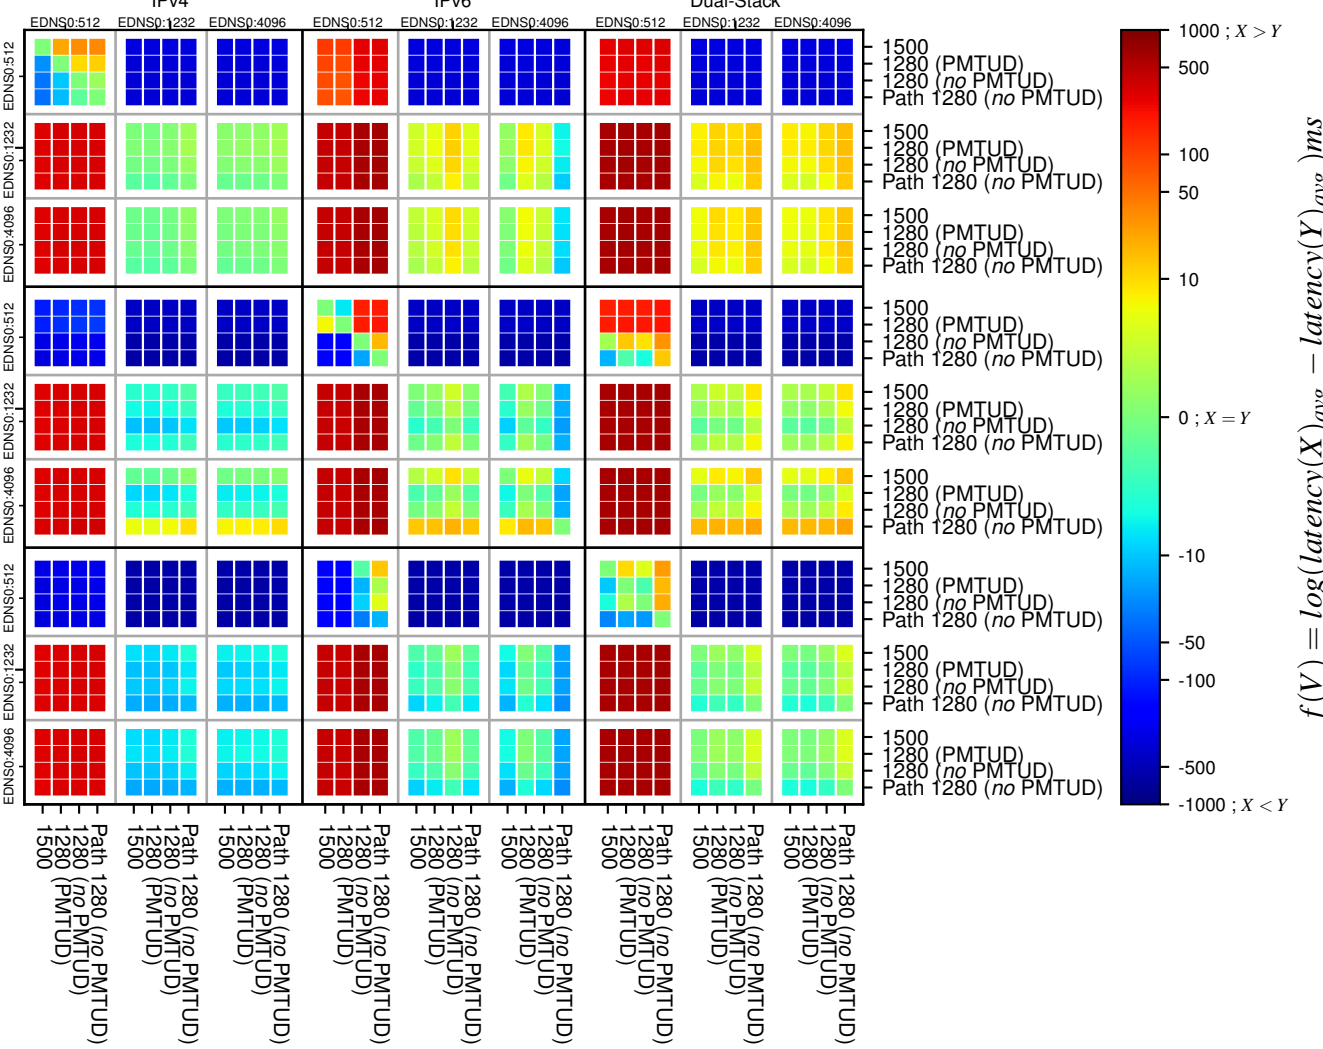

All Zones without DNSSEC returning NOERROR for '.all_psl_domains'

All Zones with DNSSEC returning NOERROR for '.all_psl_domains'

All Zones returning NOERROR for '.all_psl_domains'