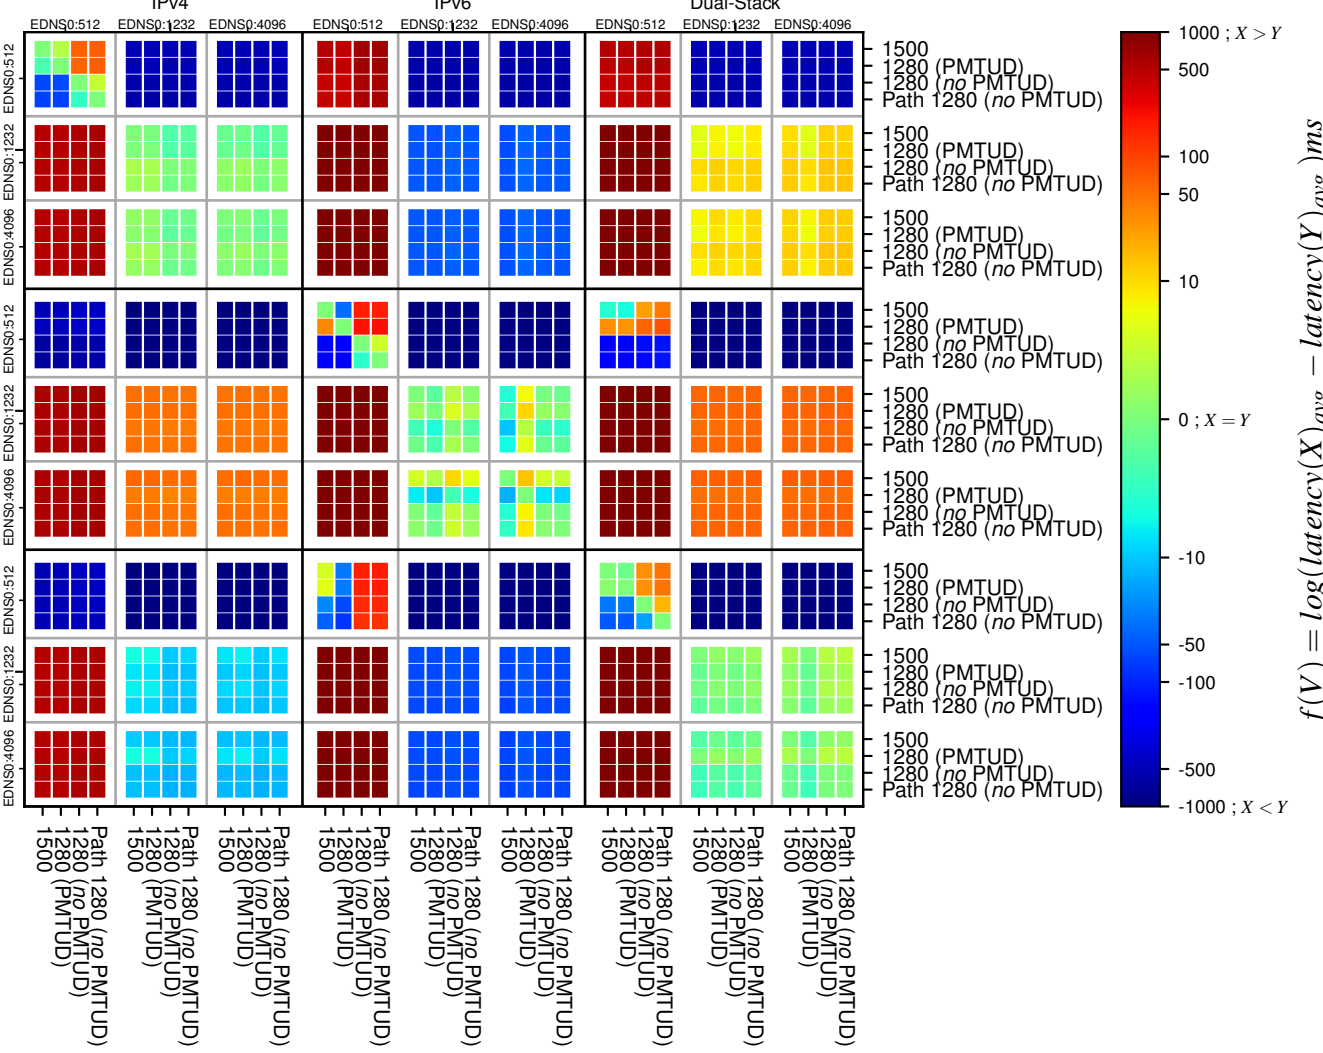

All Zones without DNSSEC returning NOERROR for '.all_psl_domains'

All Zones with DNSSEC returning NOERROR for '.all_psl_domains'

All Zones returning NOERROR for '.all_psl_domains'