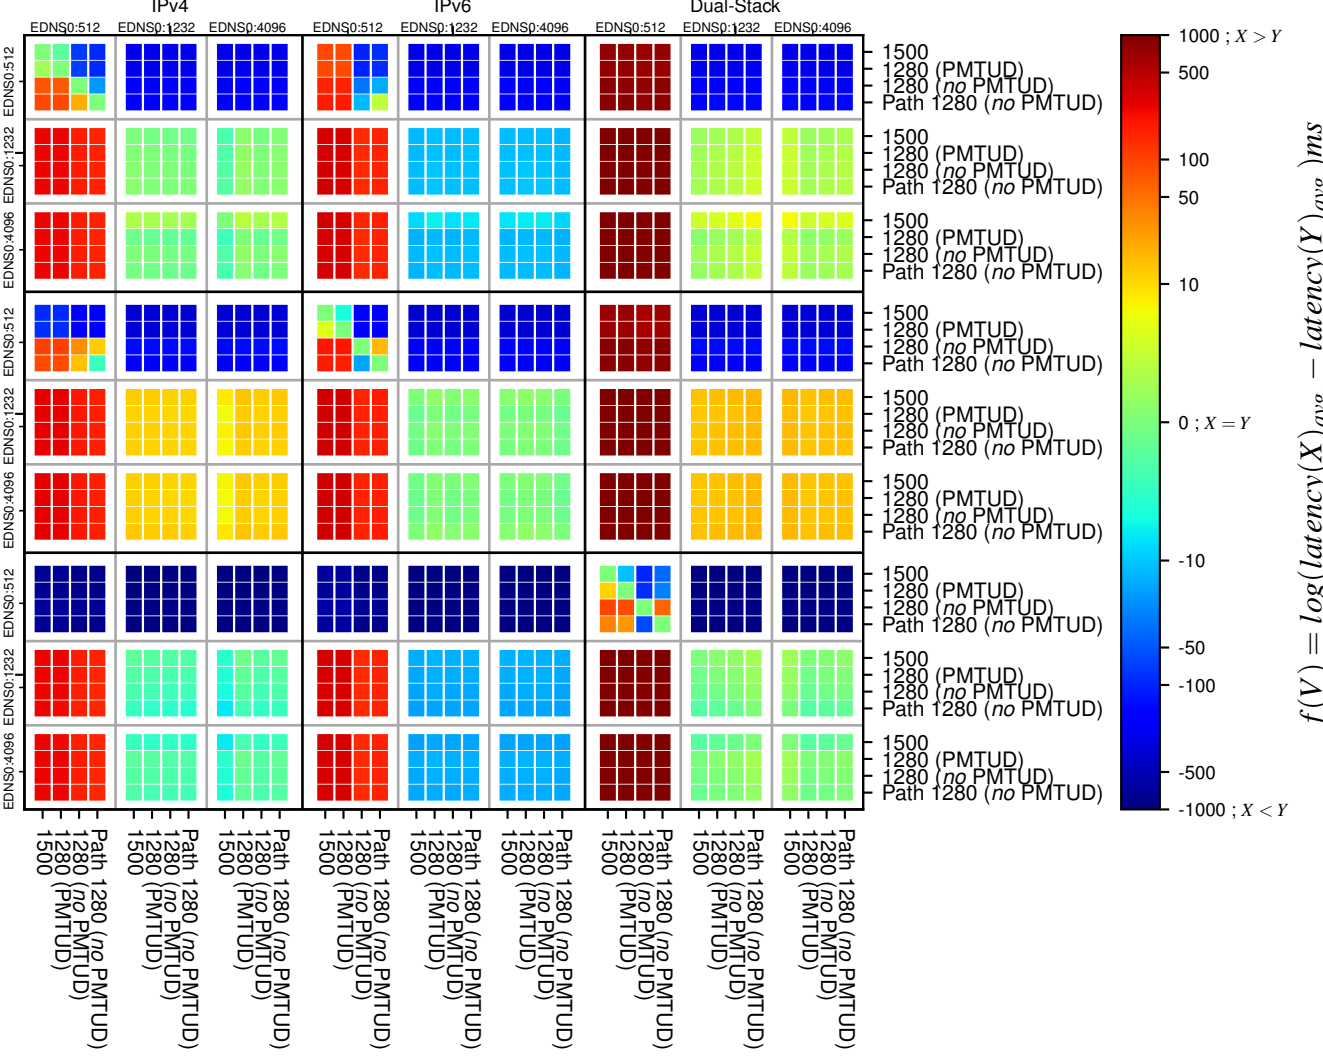

### All Zones without DNSSEC returning NOERROR for '.de'