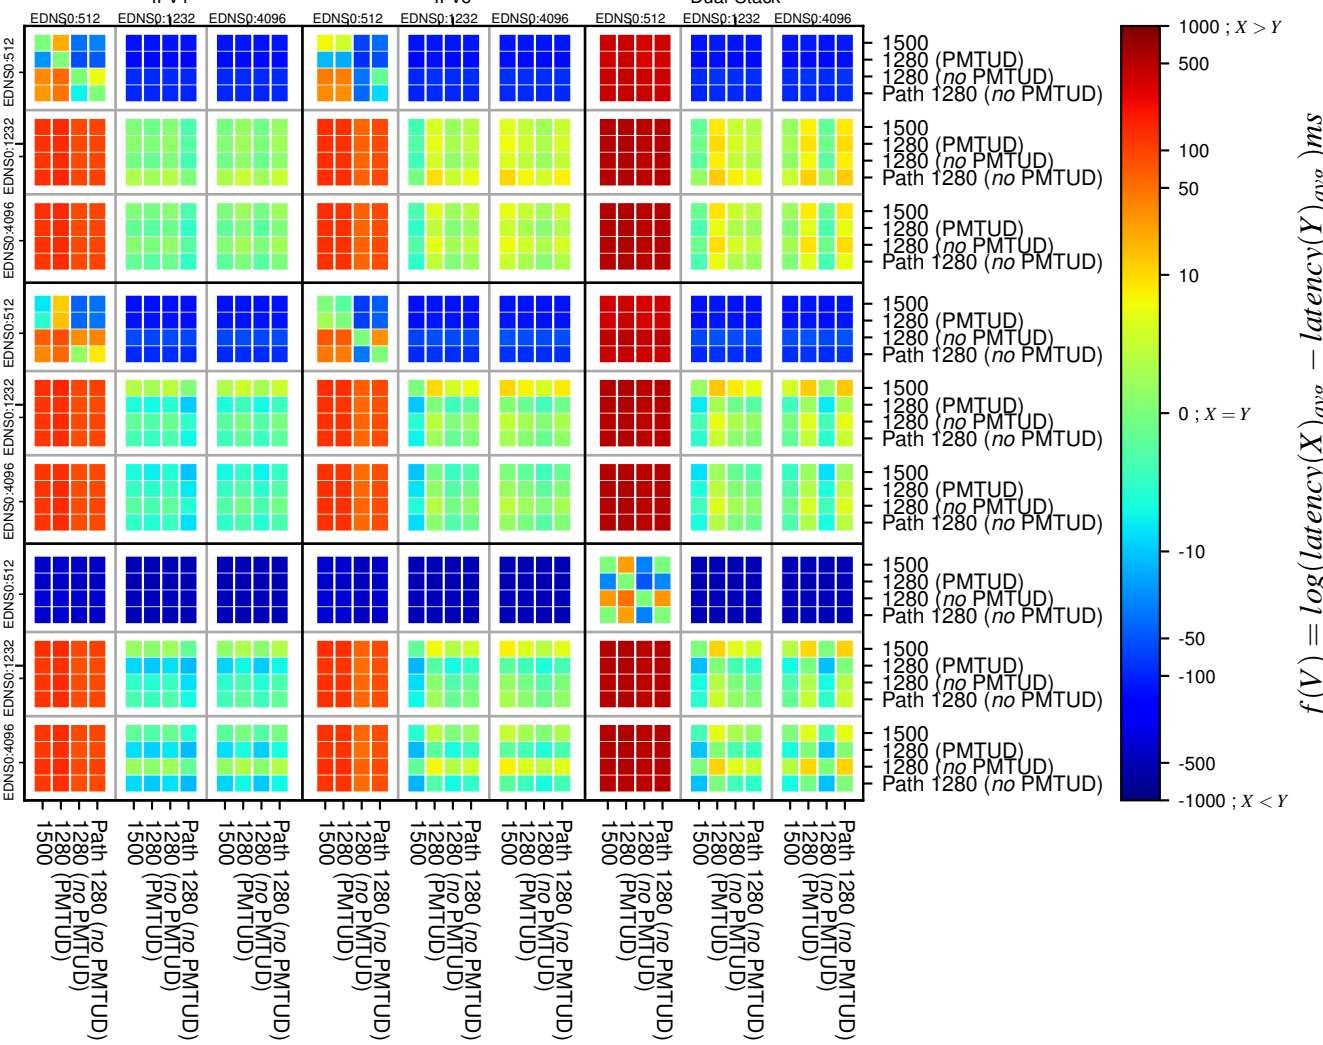

All Zones with DNSSEC returning NOERROR for '.de'