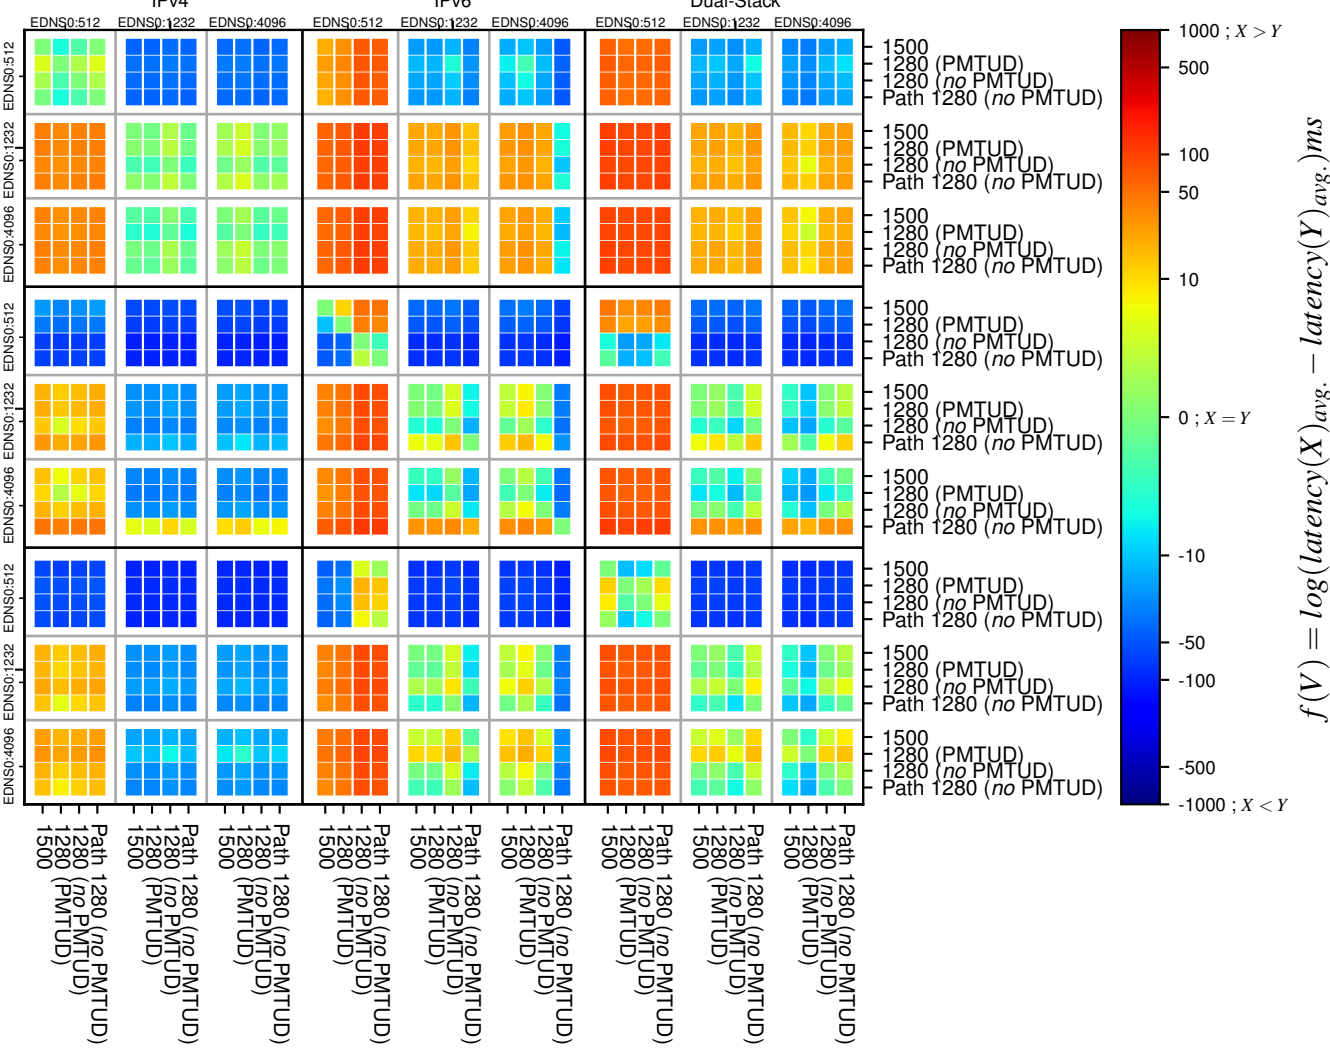

All Zones without DNSSEC returning NOERROR for '.net'

All Zones with DNSSEC returning NOERROR for '.net'

All Zones returning NOERROR for '.net'