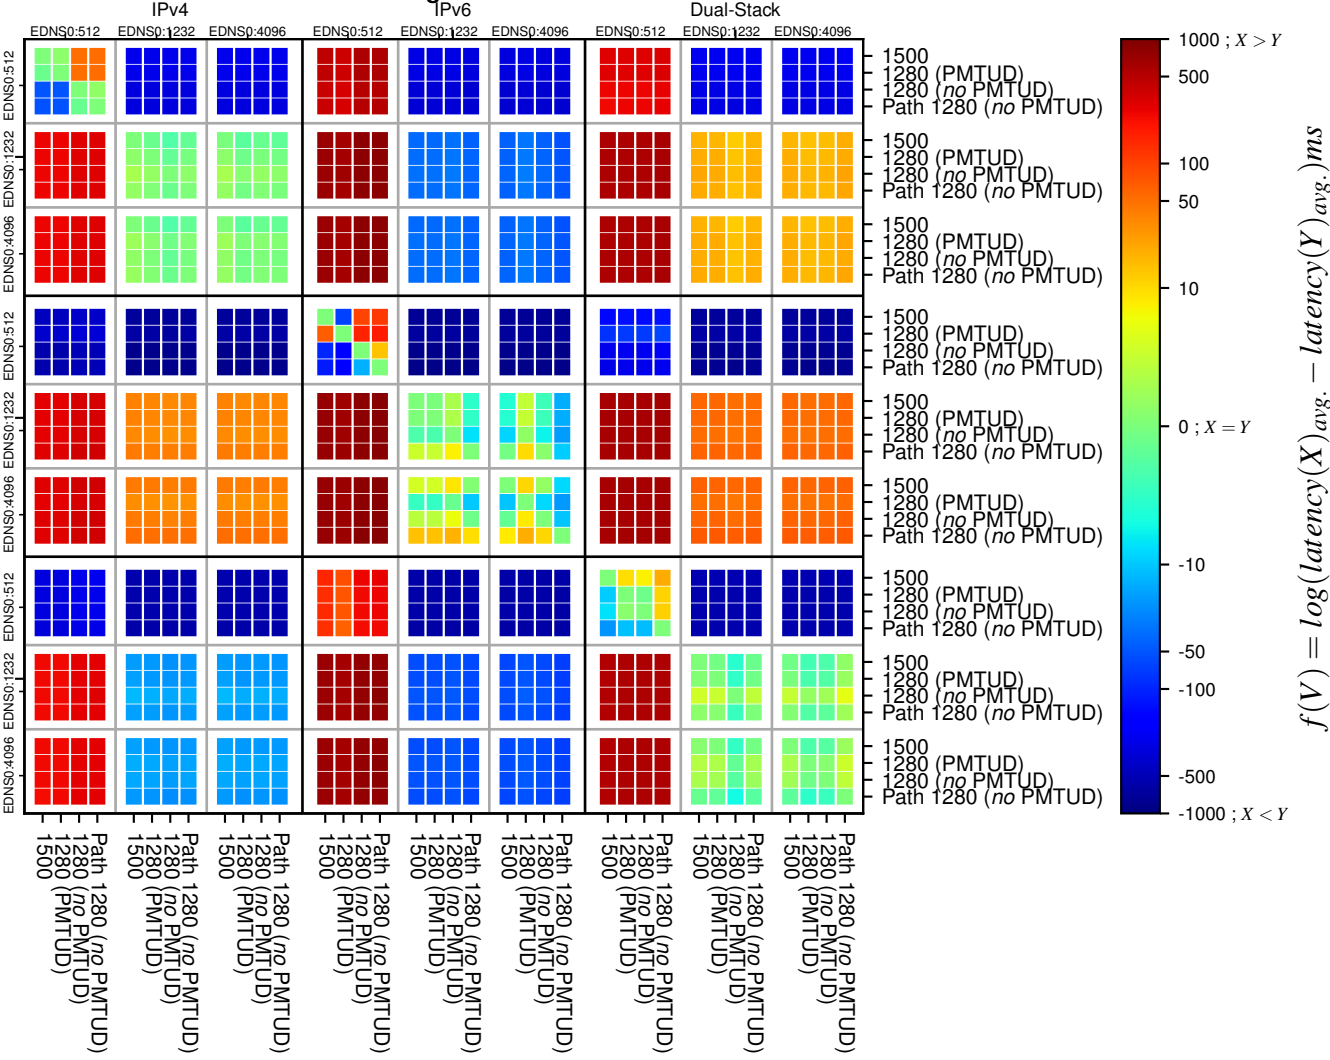

All Zones without DNSSEC returning NOERROR for '.net'

All Zones with DNSSEC returning NOERROR for '.net'

All Zones returning NOERROR for '.net'