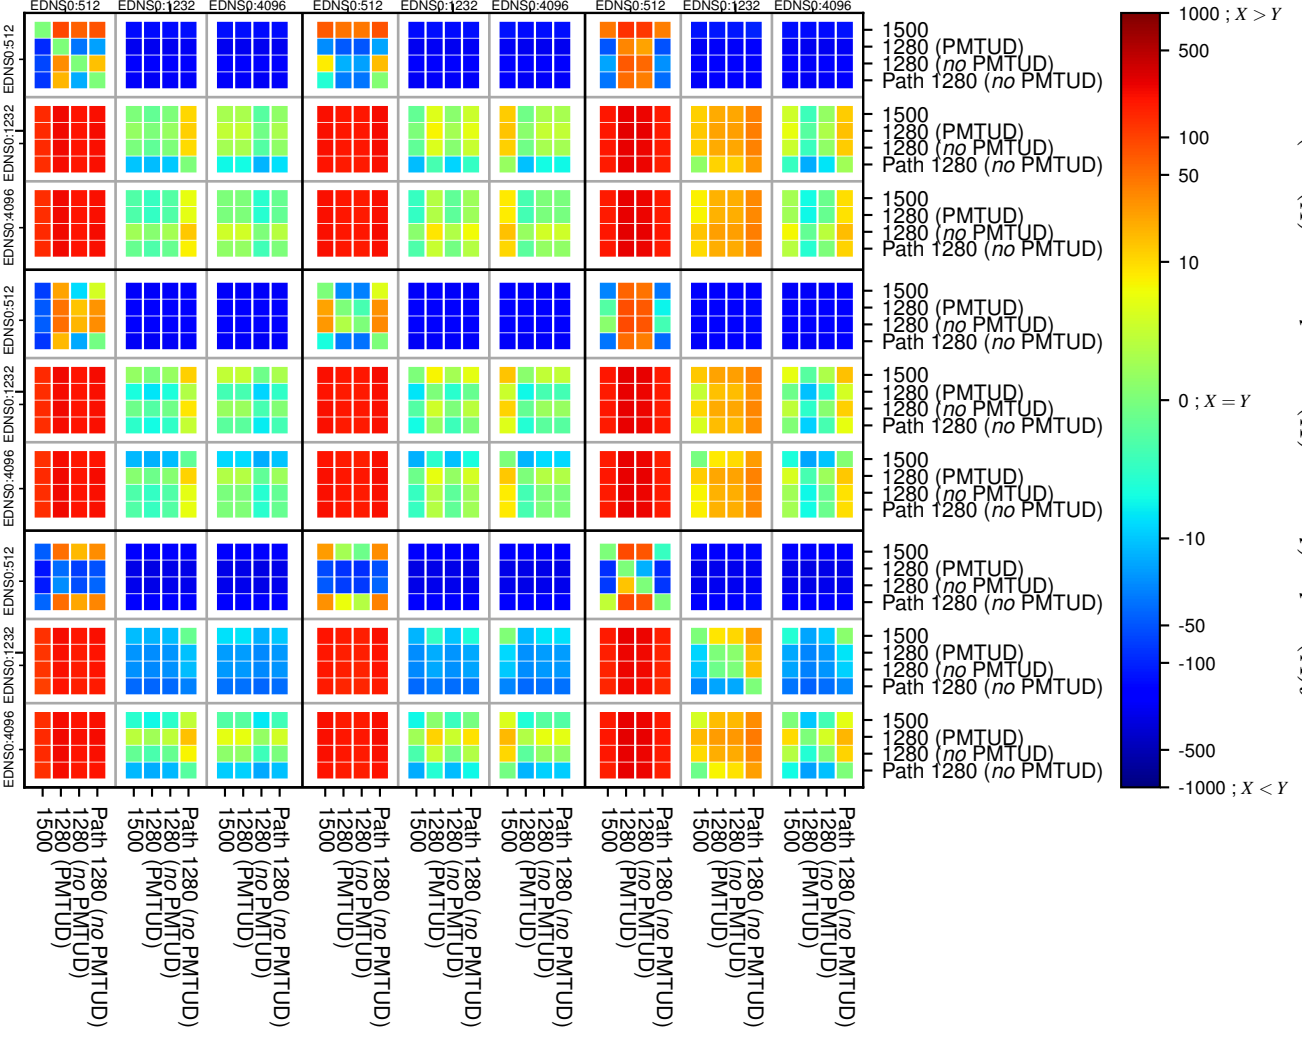

All Zones with DNSSEC returning NOERROR for '.se'