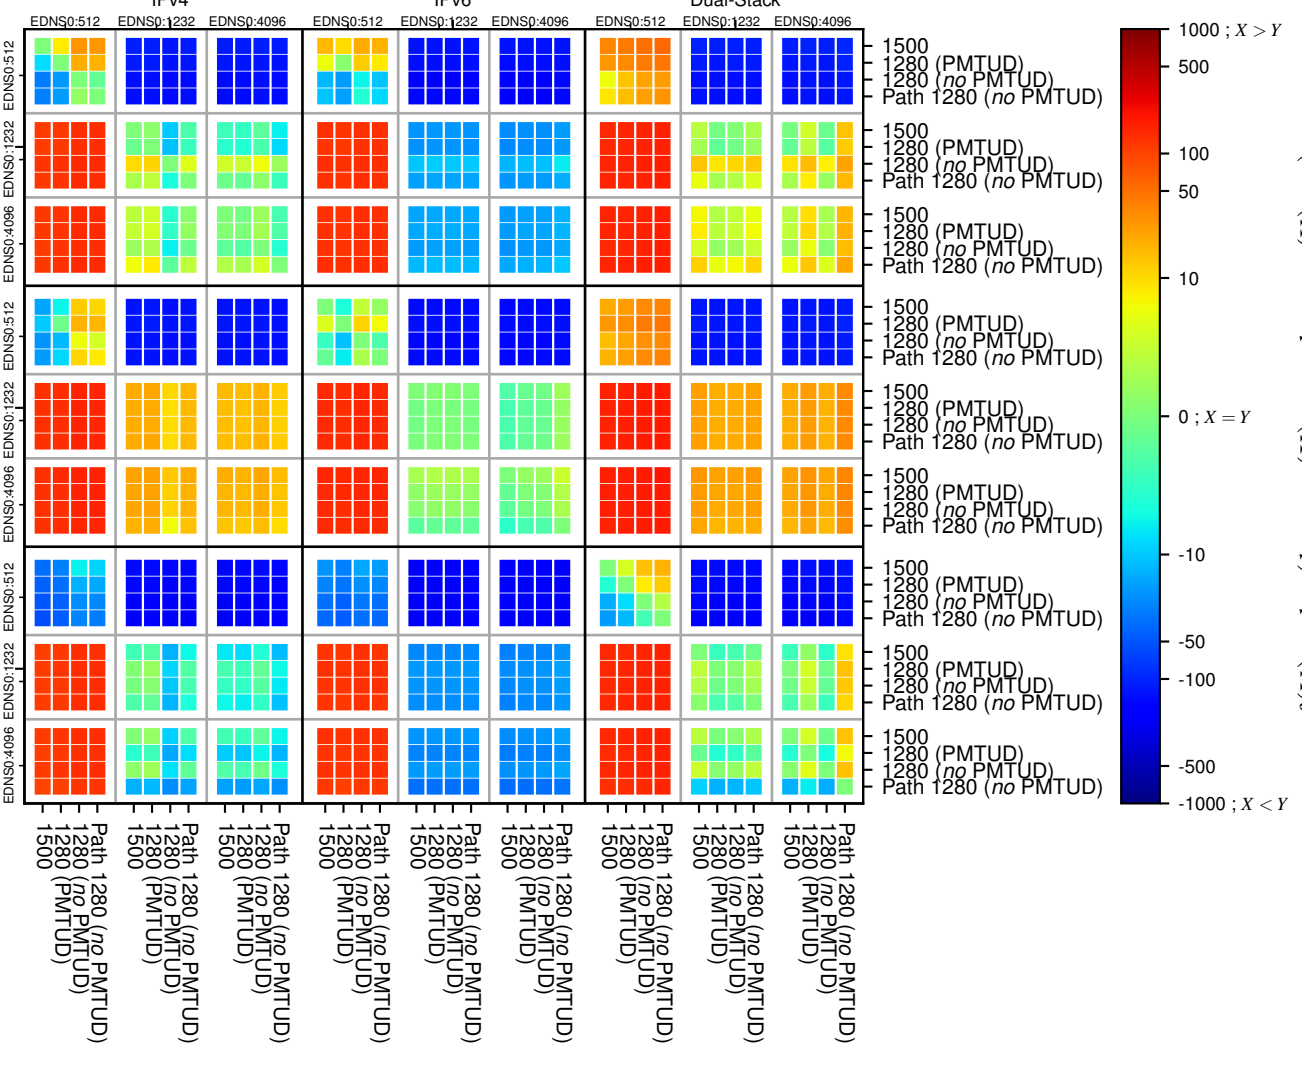

### All Zones without DNSSEC returning NOERROR for '.se'