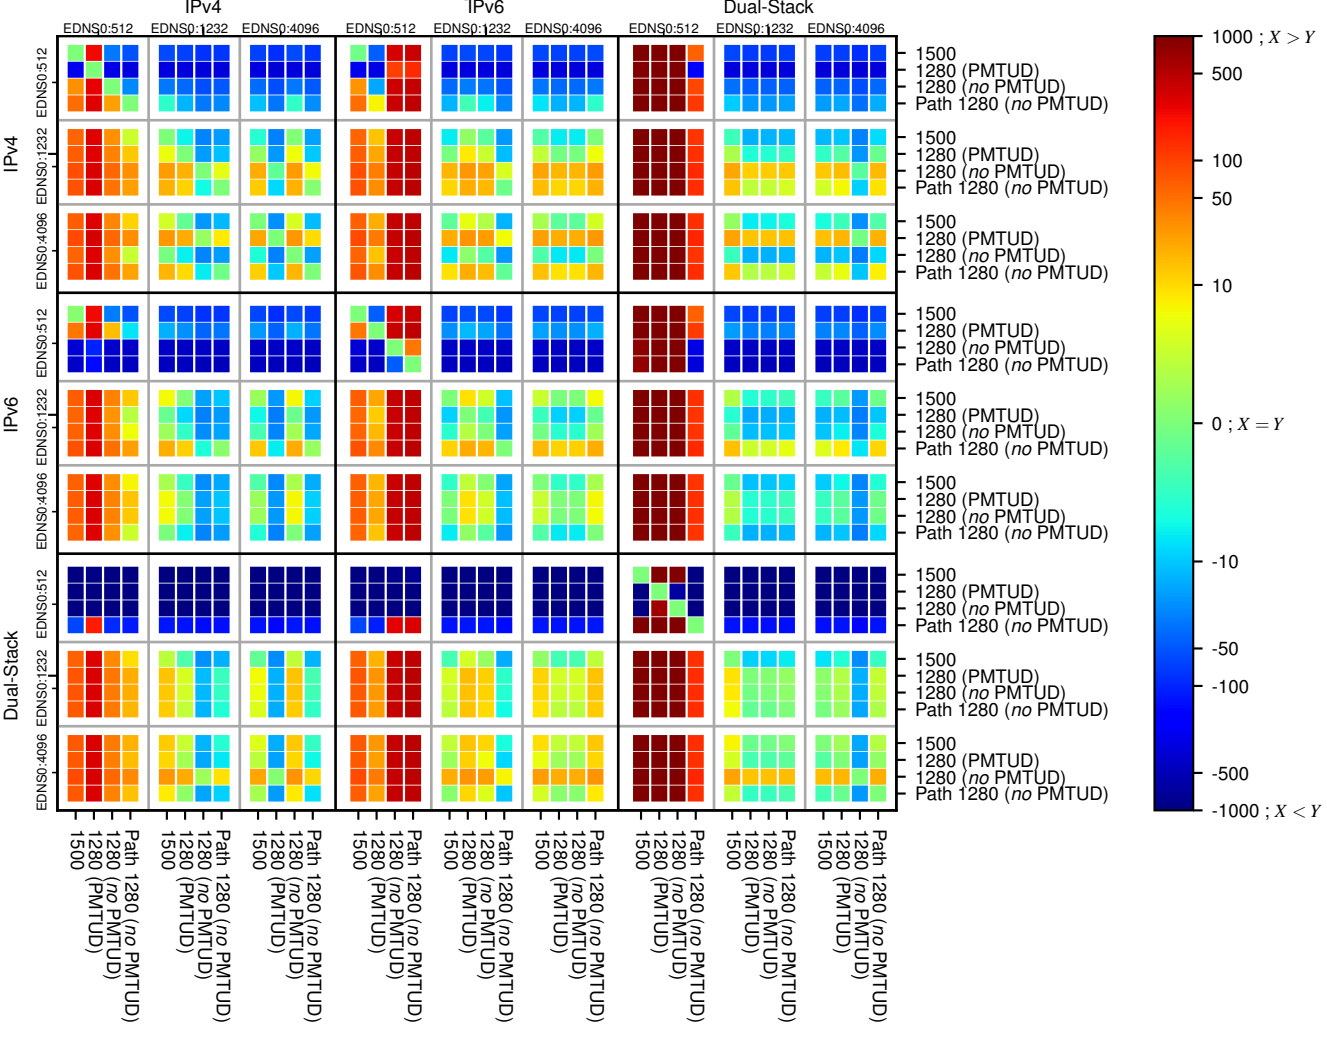

All Zones without DNSSEC returning NOERROR for '.de'

All Zones with DNSSEC returning NOERROR for '.de'

All Zones returning NOERROR for '.de'