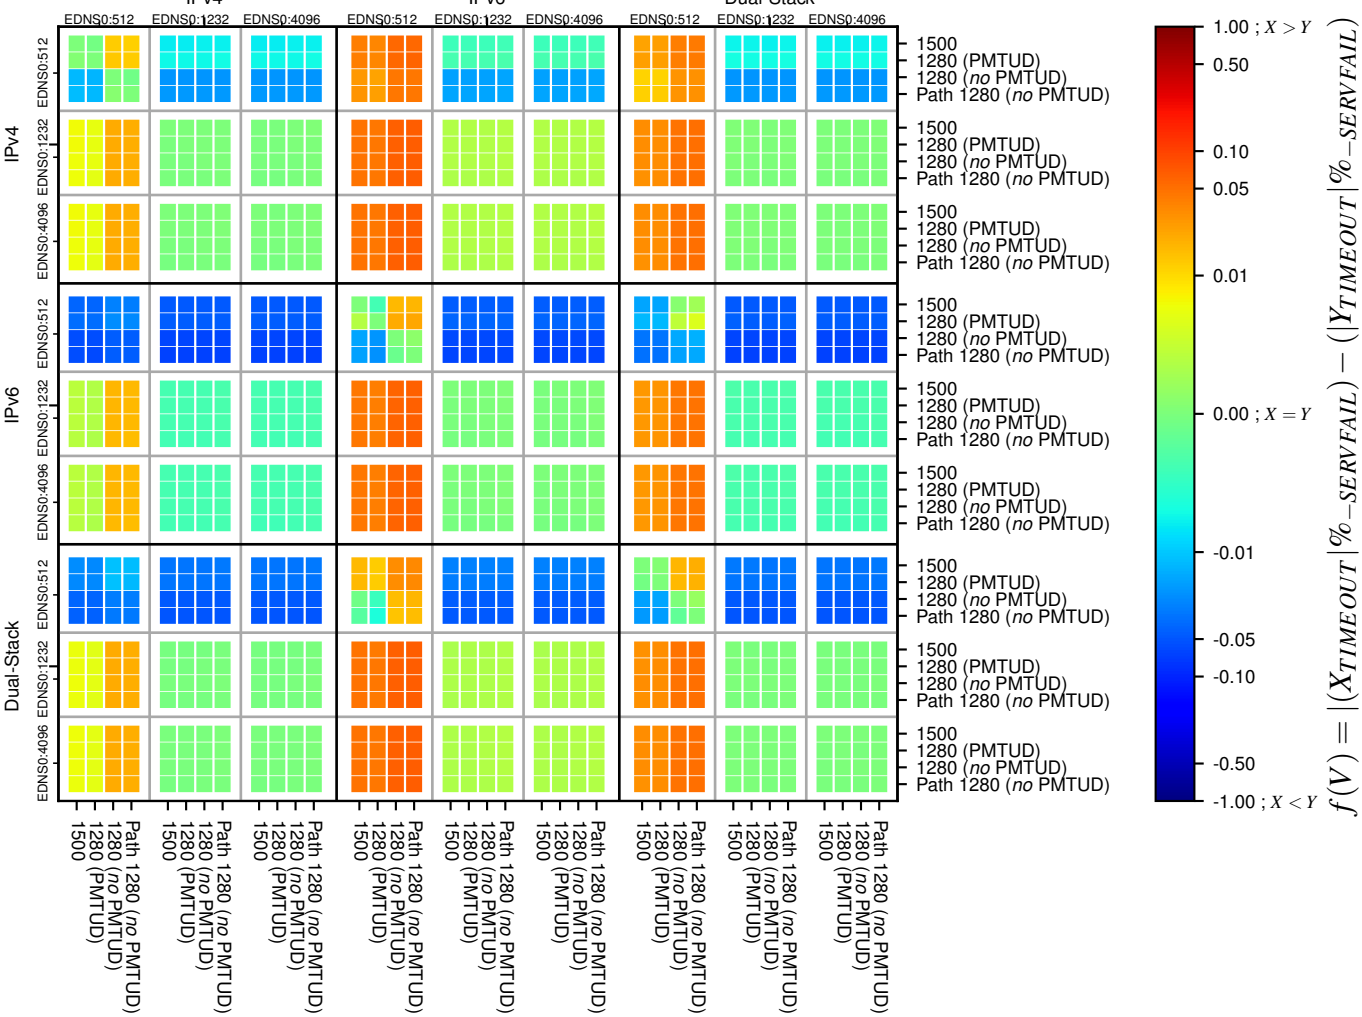

### All Zones without DNSSEC for '.all.psl.domains'

### All Zones with DNSSEC for '.all.psl.domains'

### All Zones for '.all.psl.domains'

$$f(V) = |(X_{TIMEOUT} | \% - SERVFAIL) - (Y_{TIMEOUT} | \% - SERVFAIL)|$$

$$f(V) = |(X_{TIMEOUT} | \% - SERVFAIL) - (Y_{TIMEOUT} | \% - SERVFAIL)|$$

$$f(V) = |(X_{TIMEOUT} | \% - SERVFAIL) - (Y_{TIMEOUT} | \% - SERVFAIL)|$$