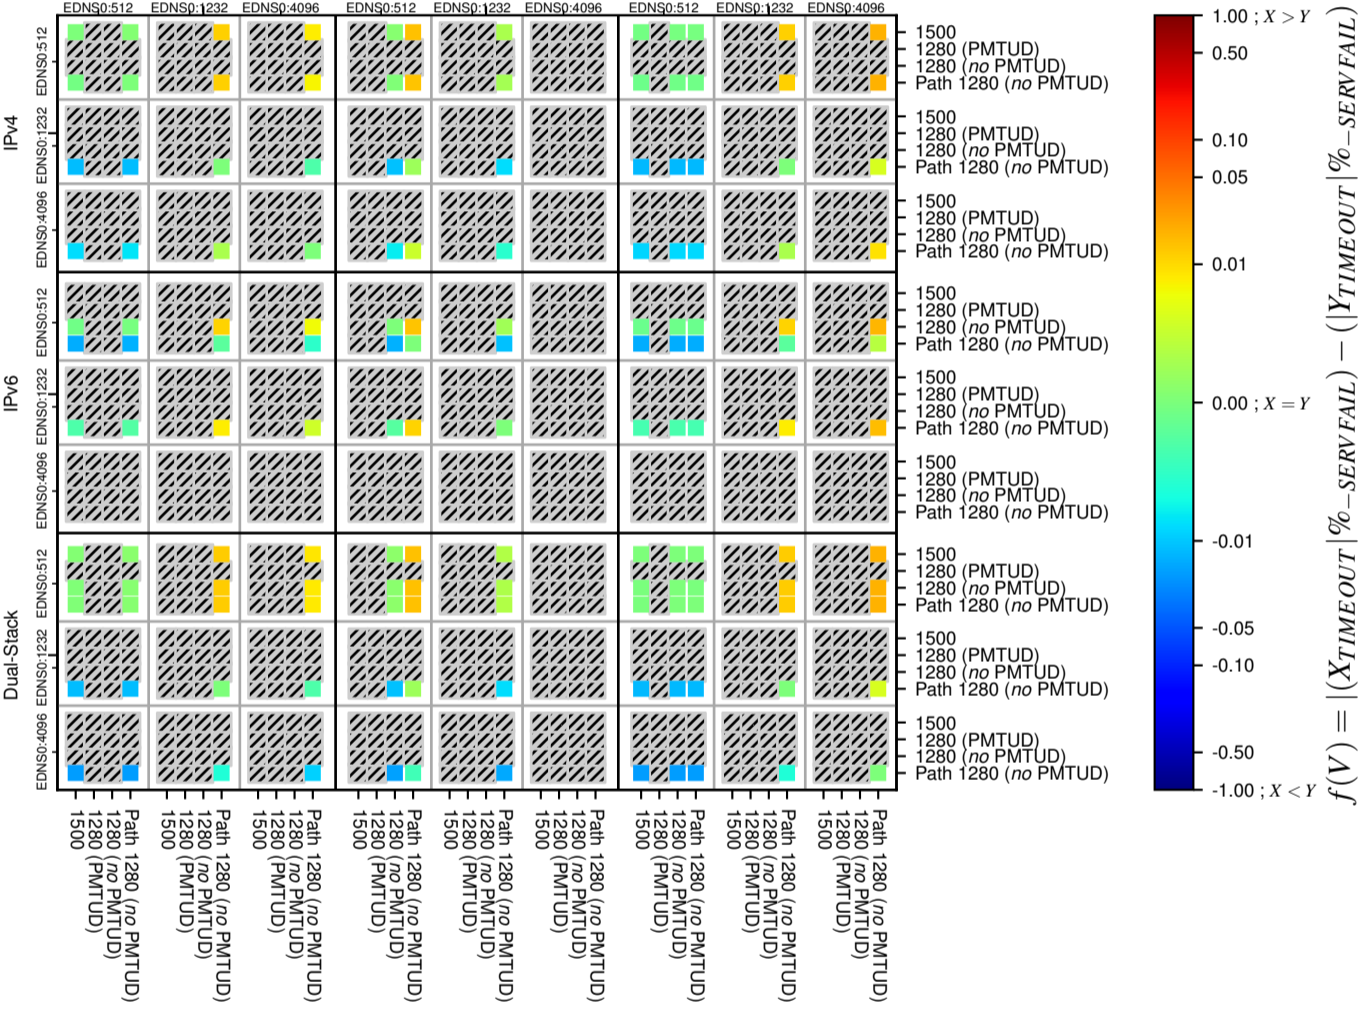

All Zones without DNSSEC for '.be'

All Zones with DNSSEC for '.be'

All Zones for '.be'

$$f(V) = |X_{TIMEOUT} \% - SERVFAIL} - (Y_{TIMEOUT} \% - SERVFAIL)|$$

$$f(V) = |X_{TIMEOUT} \% - SERVFAIL} - (Y_{TIMEOUT} \% - SERVFAIL)|$$

$$f(V) = |X_{TIMEOUT} \% - SERVFAIL} - (Y_{TIMEOUT} \% - SERVFAIL)|$$