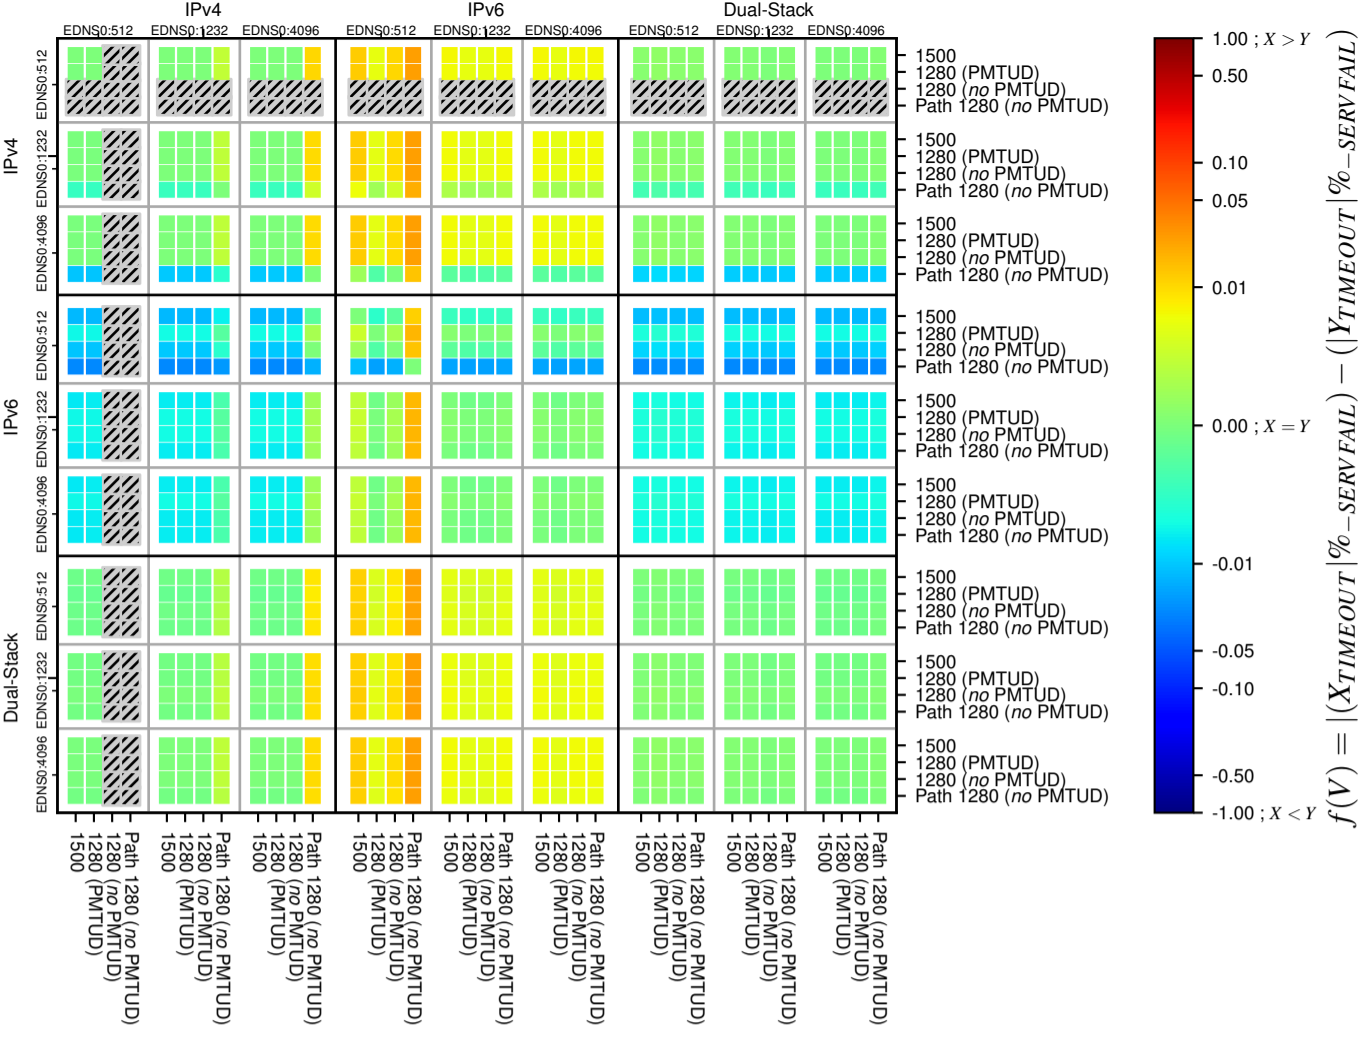

All Zones without DNSSEC for '.be'

All Zones with DNSSEC for '.be'

All Zones for '.be'

$$f(V) = |X_{TIMEOUT} \% - SERVFAIL} - (Y_{TIMEOUT} \% - SERVFAIL)|$$

$$f(V) = |X_{TIMEOUT} \% - SERVFAIL} - (Y_{TIMEOUT} \% - SERVFAIL)|$$

$$f(V) = |X_{TIMEOUT} \% - SERVFAIL} - (Y_{TIMEOUT} \% - SERVFAIL)|$$