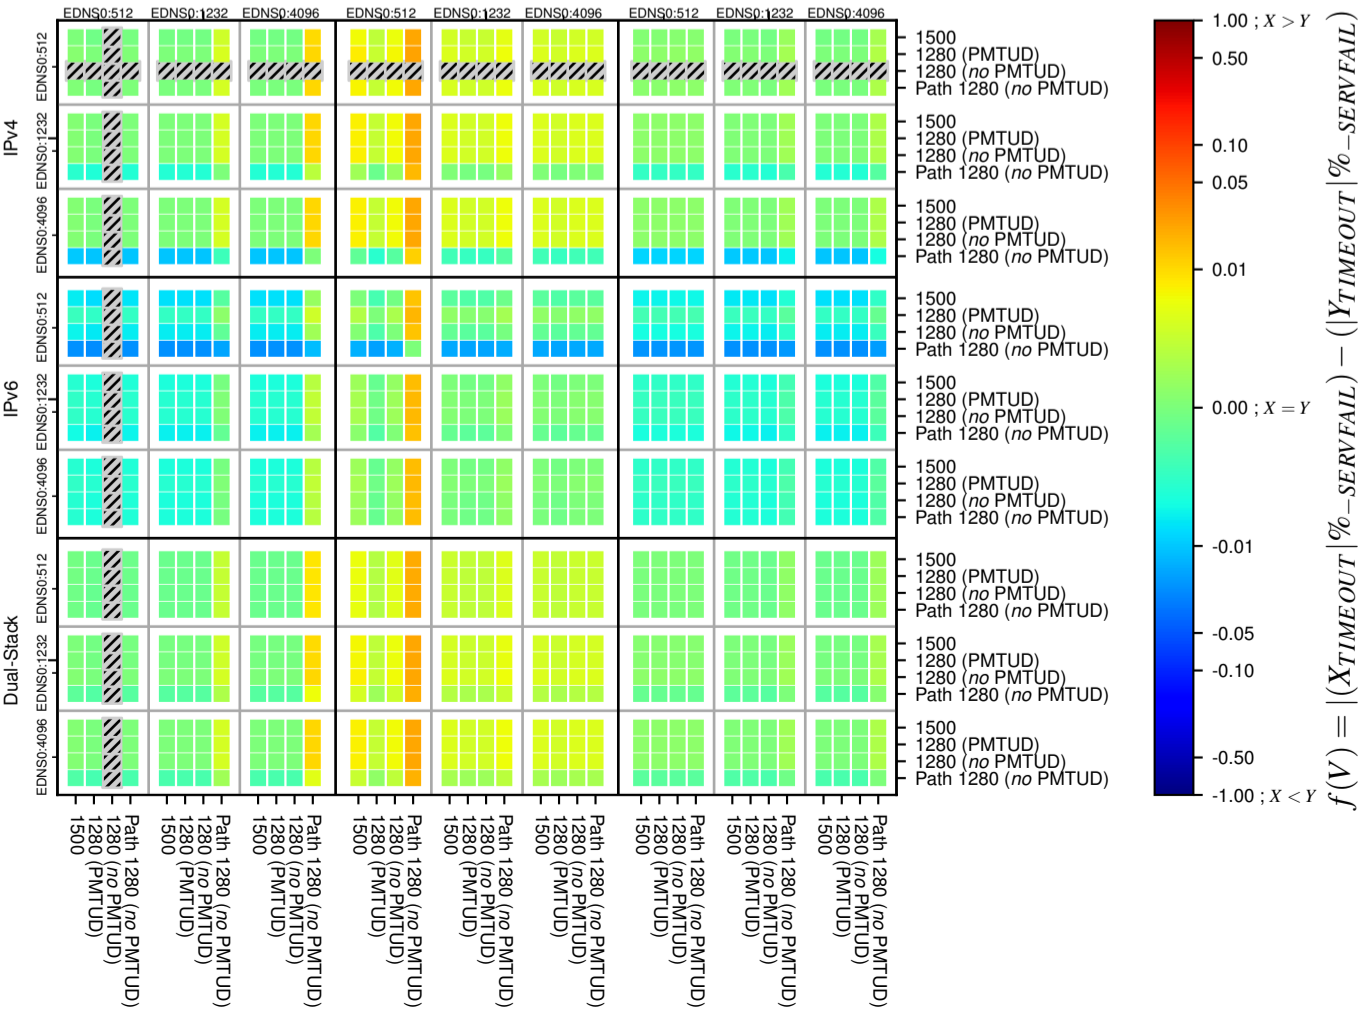

All Zones without DNSSEC for '.be'

All Zones with DNSSEC for '.be'

All Zones for '.be'

$$f(V) = |X_{TIMEOUT} \% - SERVFAIL} - (Y_{TIMEOUT} \% - SERVFAIL)|$$

$$f(V) = |X_{TIMEOUT} \% - SERVFAIL} - (Y_{TIMEOUT} \% - SERVFAIL)|$$

$$f(V) = |X_{TIMEOUT} \% - SERVFAIL} - (Y_{TIMEOUT} \% - SERVFAIL)|$$