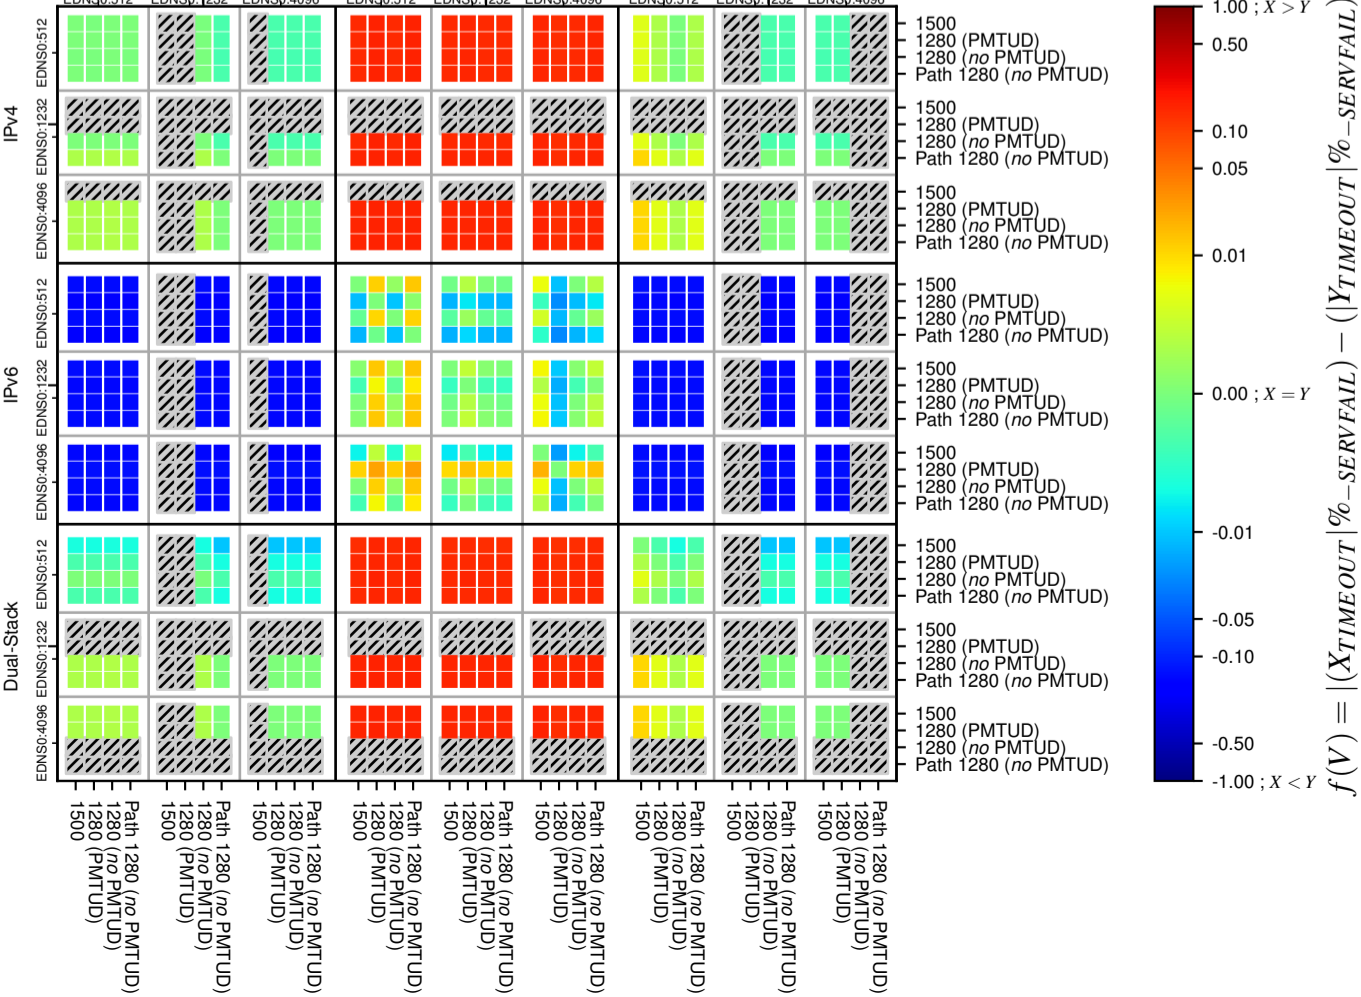

All Zones without DNSSEC for '.br'

All Zones with DNSSEC for '.br'

All Zones for '.br'

$$f(V) = |(X_{TIMEOUT} \% - SERVFAIL) - (Y_{TIMEOUT} \% - SERVFAIL)|$$

$$f(V) = |(X_{TIMEOUT} \% - SERVFAIL) - (Y_{TIMEOUT} \% - SERVFAIL)|$$

$$f(V) = |(X_{TIMEOUT} \% - SERVFAIL) - (Y_{TIMEOUT} \% - SERVFAIL)|$$