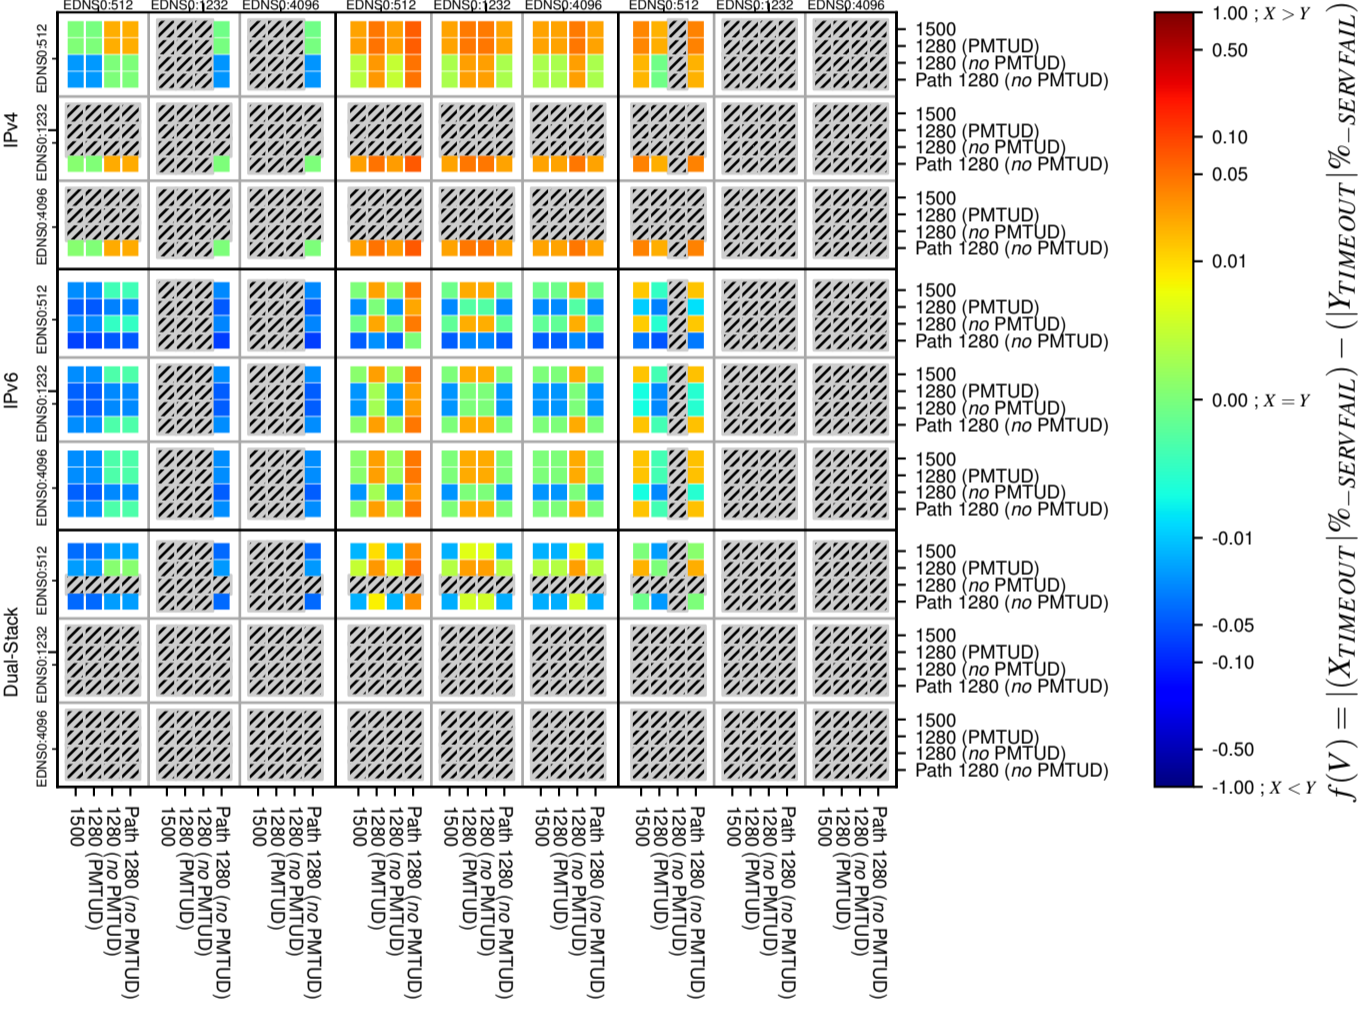

All Zones without DNSSEC for '.br'

All Zones with DNSSEC for '.br'

All Zones for '.br'

$$f(V) = |(X_{TIMEOUT} \% - SERVFAIL) - (Y_{TIMEOUT} \% - SERVFAIL)|$$

$$f(V) = |(X_{TIMEOUT} \% - SERVFAIL) - (Y_{TIMEOUT} \% - SERVFAIL)|$$

$$f(V) = |(X_{TIMEOUT} \% - SERVFAIL) - (Y_{TIMEOUT} \% - SERVFAIL)|$$