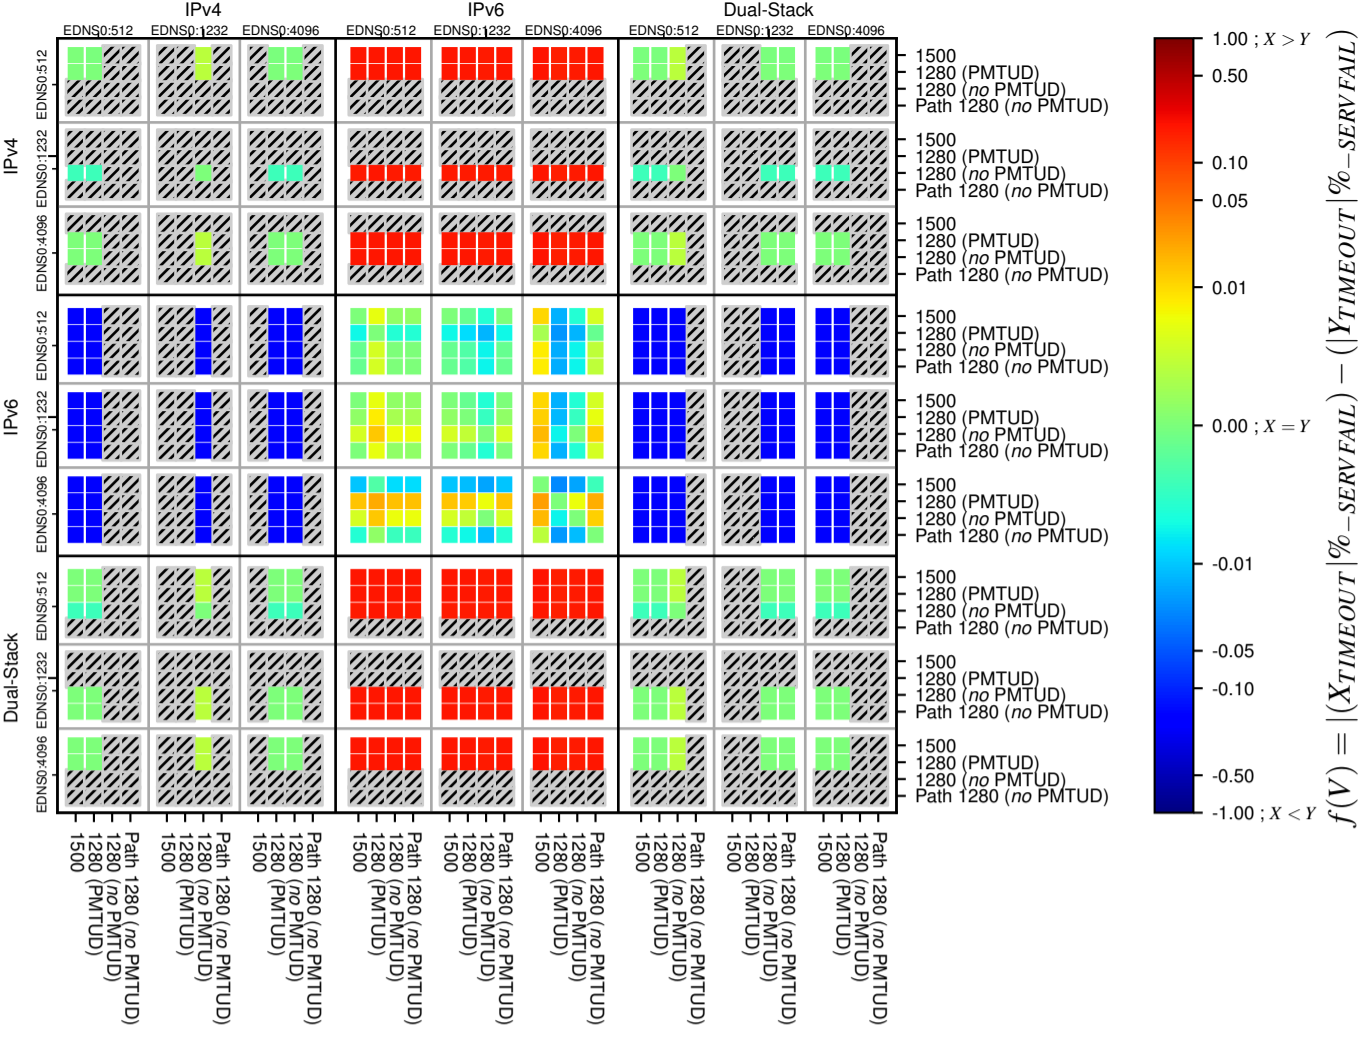

All Zones without DNSSEC for '.br'

All Zones with DNSSEC for '.br'

All Zones for '.br'

$$f(V) = |(X_{TIMEOUT} \% - SERVFAIL) - (Y_{TIMEOUT} \% - SERVFAIL)|$$

$$f(V) = |(X_{TIMEOUT} \% - SERVFAIL) - (Y_{TIMEOUT} \% - SERVFAIL)|$$

$$f(V) = |(X_{TIMEOUT} \% - SERVFAIL) - (Y_{TIMEOUT} \% - SERVFAIL)|$$