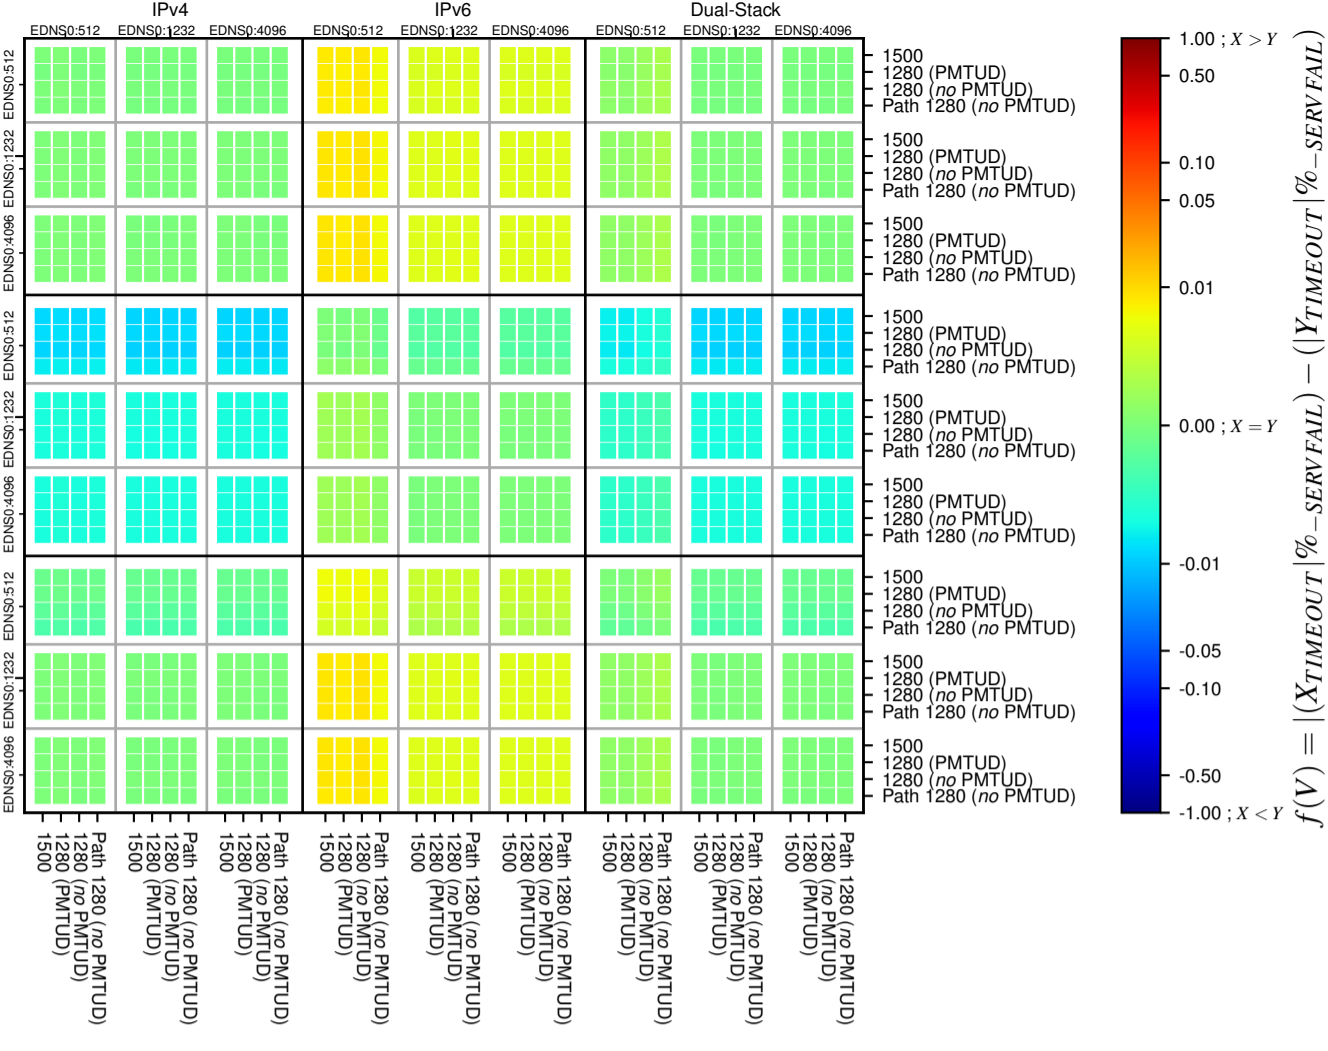

All Zones without DNSSEC for '.de'

All Zones with DNSSEC for '.de'

All Zones for '.de'