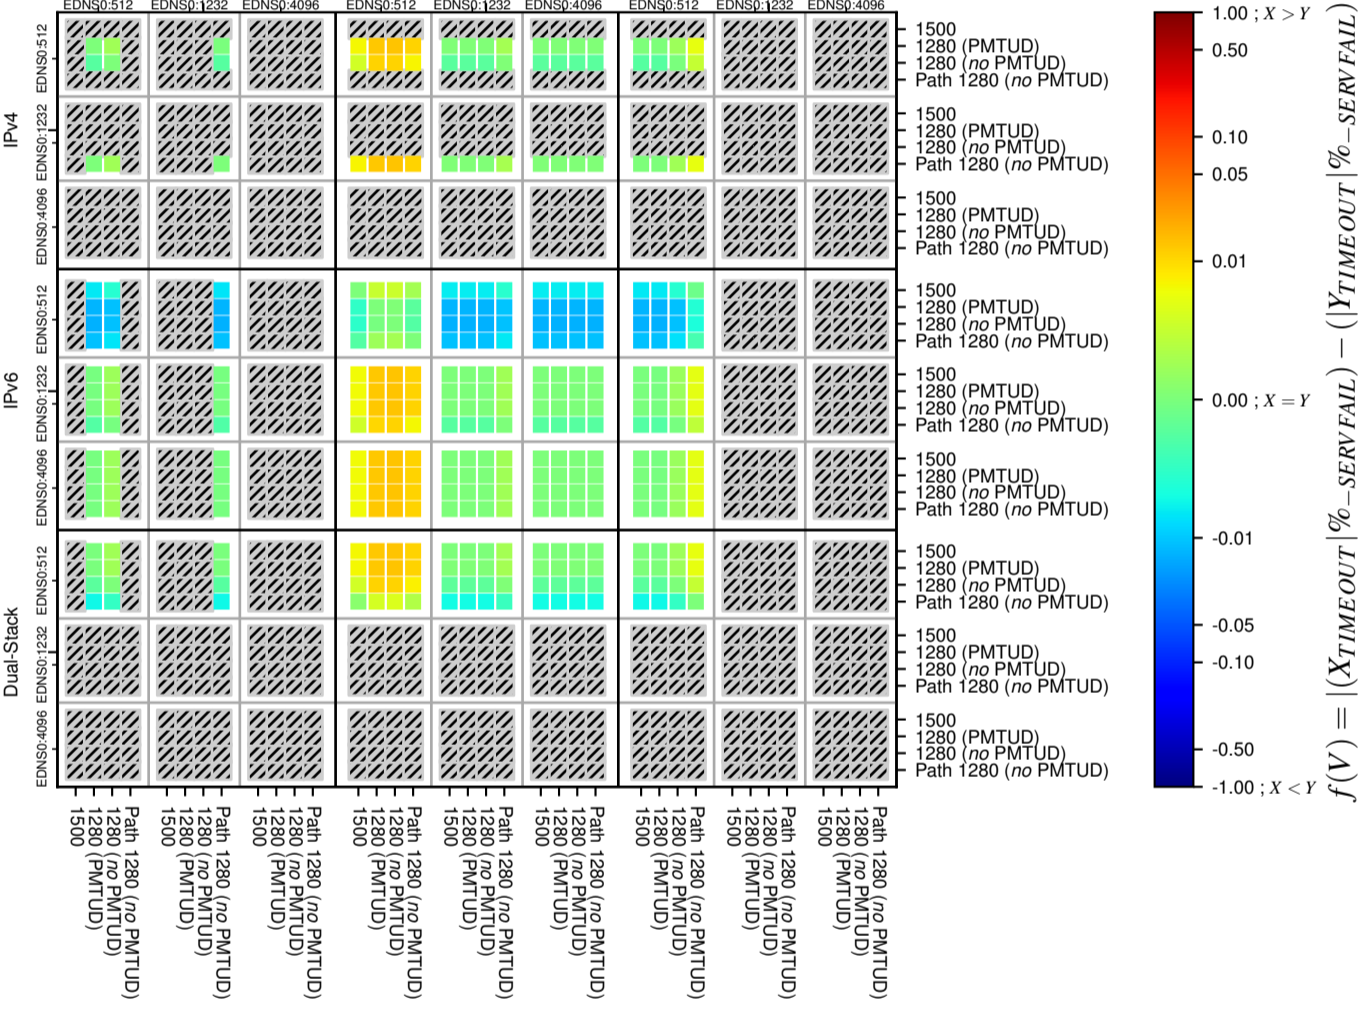

All Zones with DNSSEC for '.se'