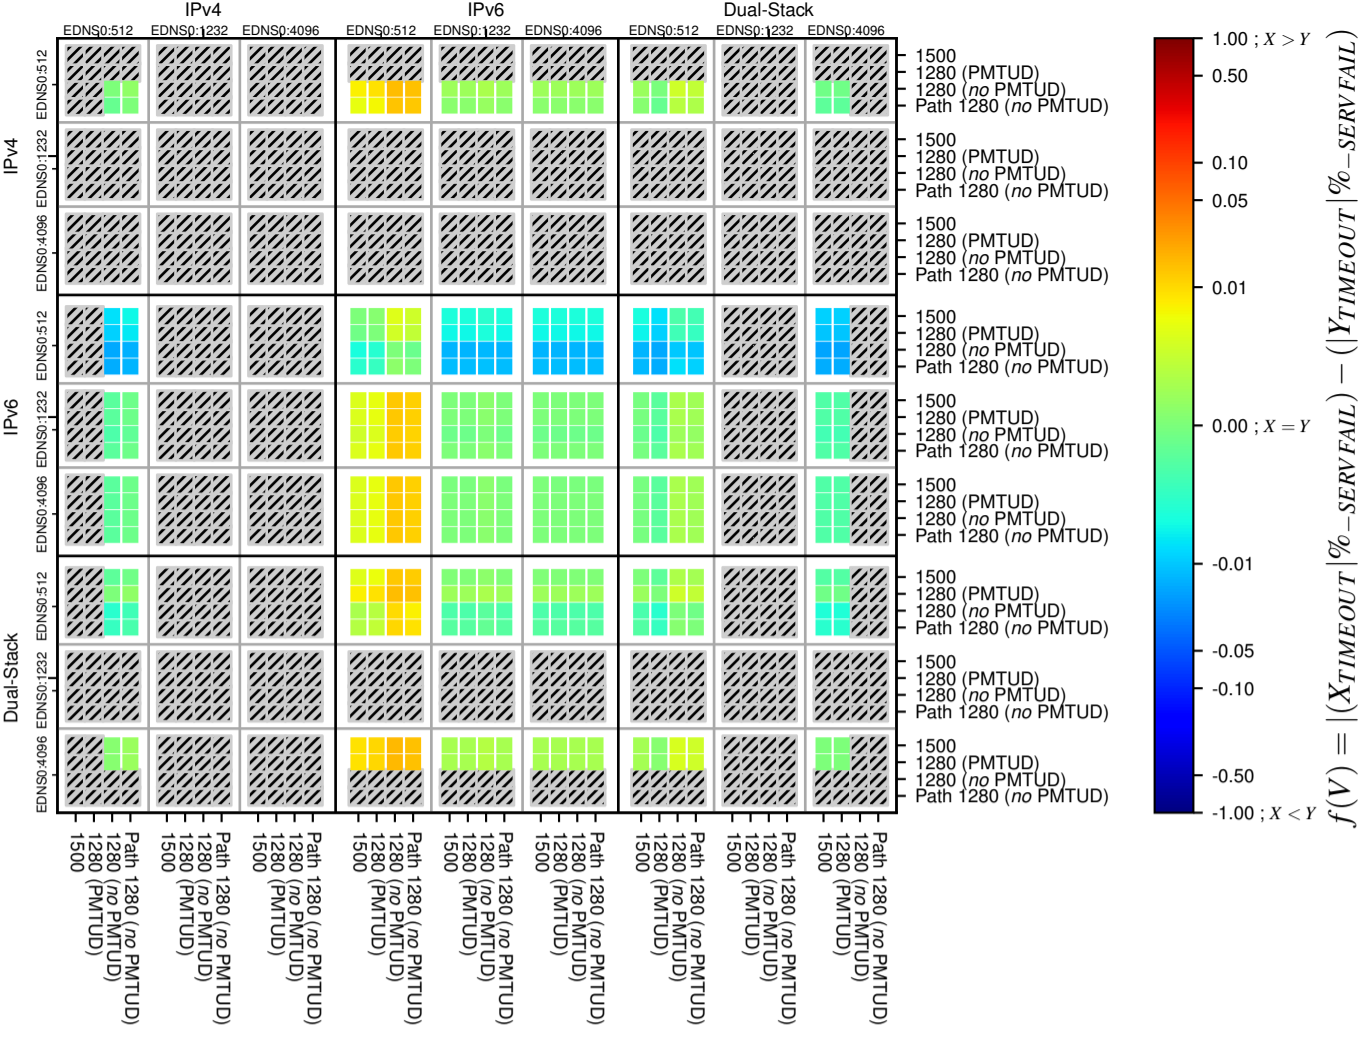

### All Zones without DNSSEC for '.se'

### All Zones with DNSSEC for '.se'