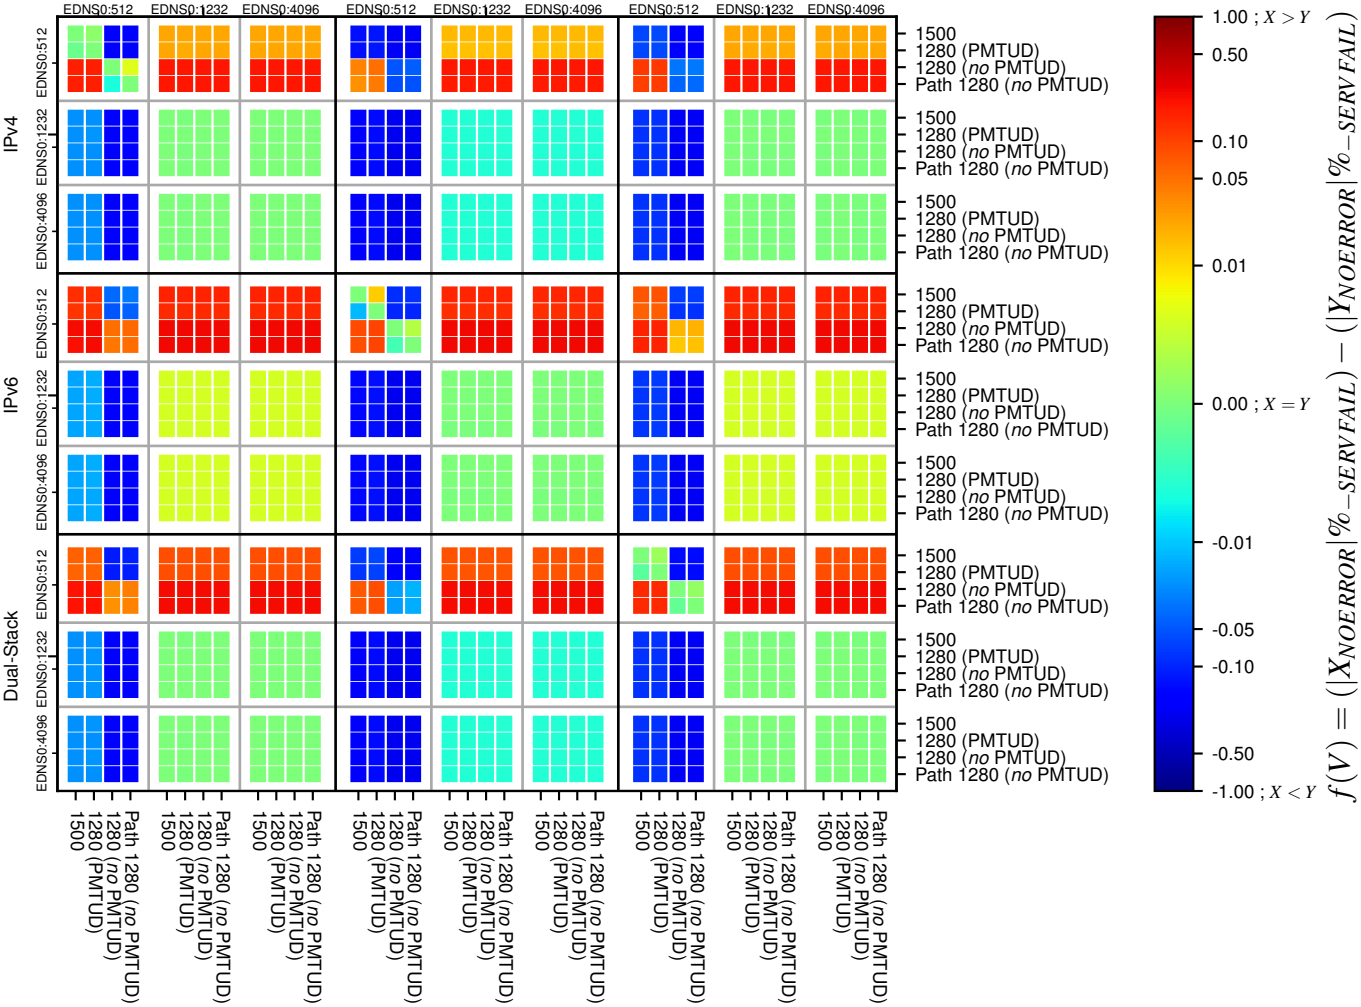

### All Zones without DNSSEC for '.jp'

### All Zones with DNSSEC for '.jp'

### All Zones for '.jp'

$$f(V) = (|X_{NOERROR}| \% - SERVFAIL) - (|Y_{NOERROR}| \% - SERVFAIL)$$

$$f(V) = (|X_{NOERROR}| \% - SERVFAIL) - (|Y_{NOERROR}| \% - SERVFAIL)$$

$$f(V) = (|X_{NOERROR}| \% - SERVFAIL) - (|Y_{NOERROR}| \% - SERVFAIL)$$