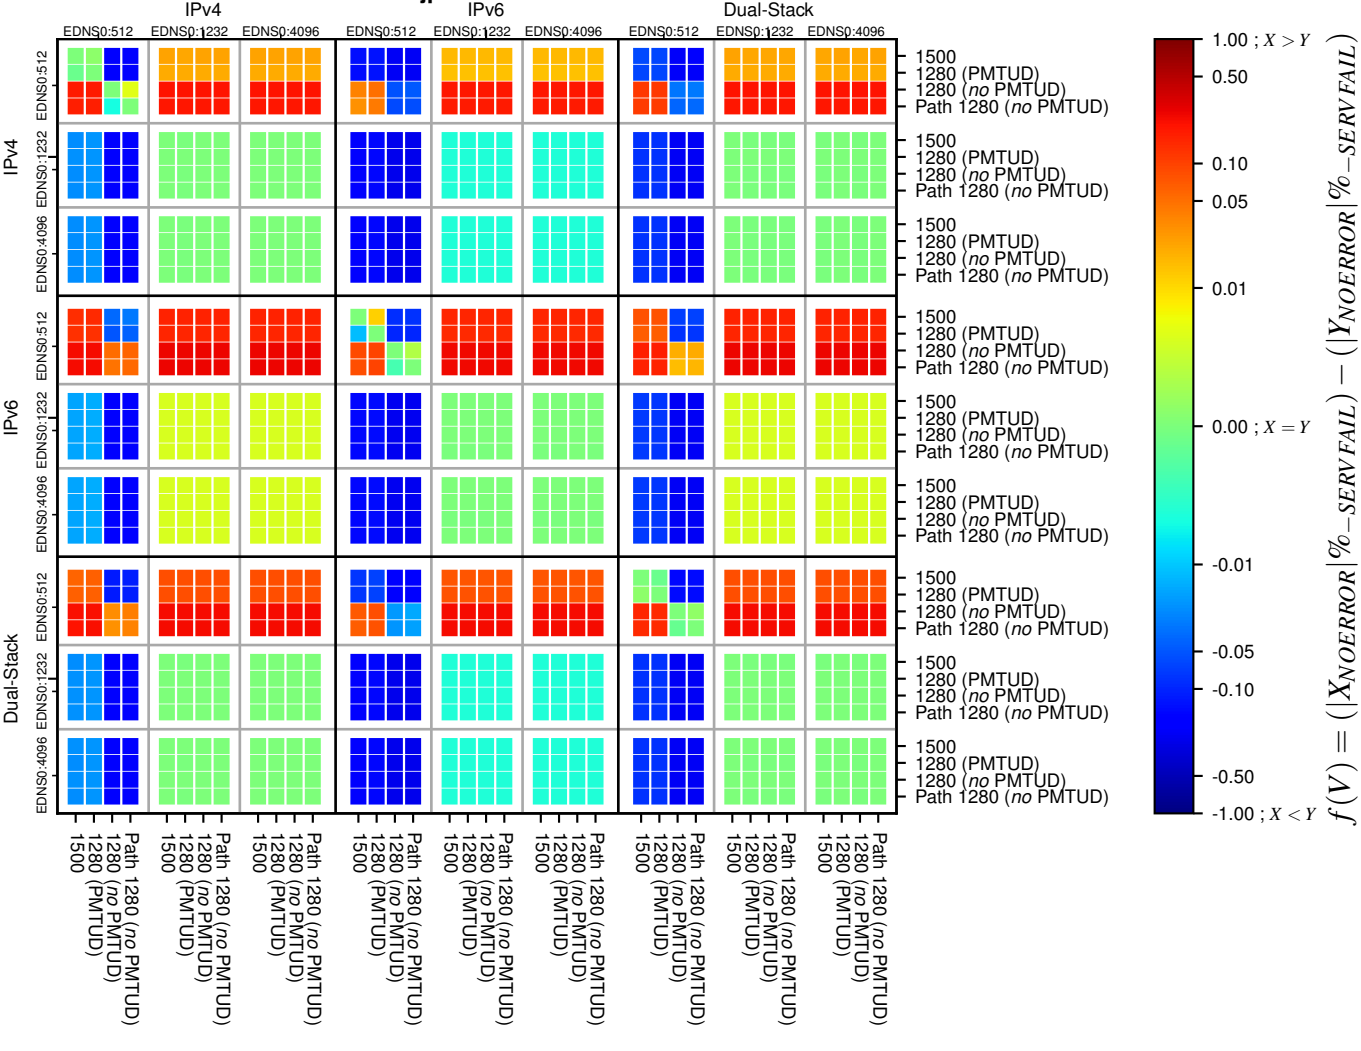

### All Zones without DNSSEC for '.jp'

### All Zones with DNSSEC for '.jp'

### All Zones for '.jp'

$$f(V) = (|X_{NOERROR}| \% - SERVFAIL) - (|Y_{NOERROR}| \% - SERVFAIL)$$

$$f(V) = (|X_{NOERROR}| \% - SERVFAIL) - (|Y_{NOERROR}| \% - SERVFAIL)$$

$$f(V) = (|X_{NOERROR}| \% - SERVFAIL) - (|Y_{NOERROR}| \% - SERVFAIL)$$