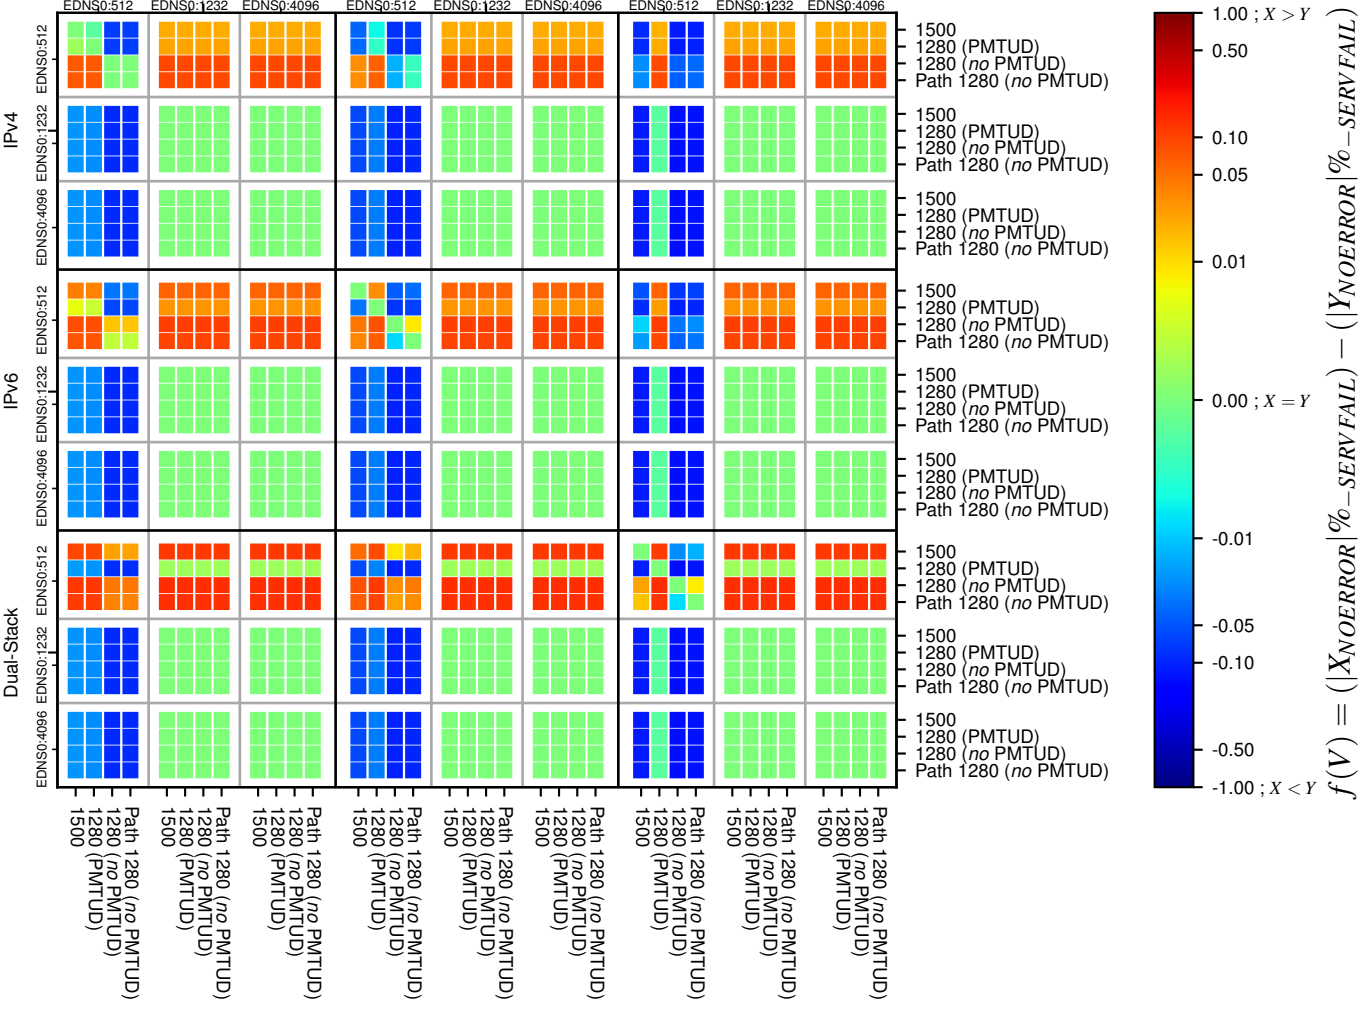

### All Zones without DNSSEC for '.jp'

### All Zones with DNSSEC for '.jp'

### All Zones for '.jp'

$$f(V) = (|X_{NOERROR}| \% - SERVFAIL) - (|Y_{NOERROR}| \% - SERVFAIL)$$

$$f(V) = (|X_{NOERROR}| \% - SERVFAIL) - (|Y_{NOERROR}| \% - SERVFAIL)$$

$$f(V) = (|X_{NOERROR}| \% - SERVFAIL) - (|Y_{NOERROR}| \% - SERVFAIL)$$