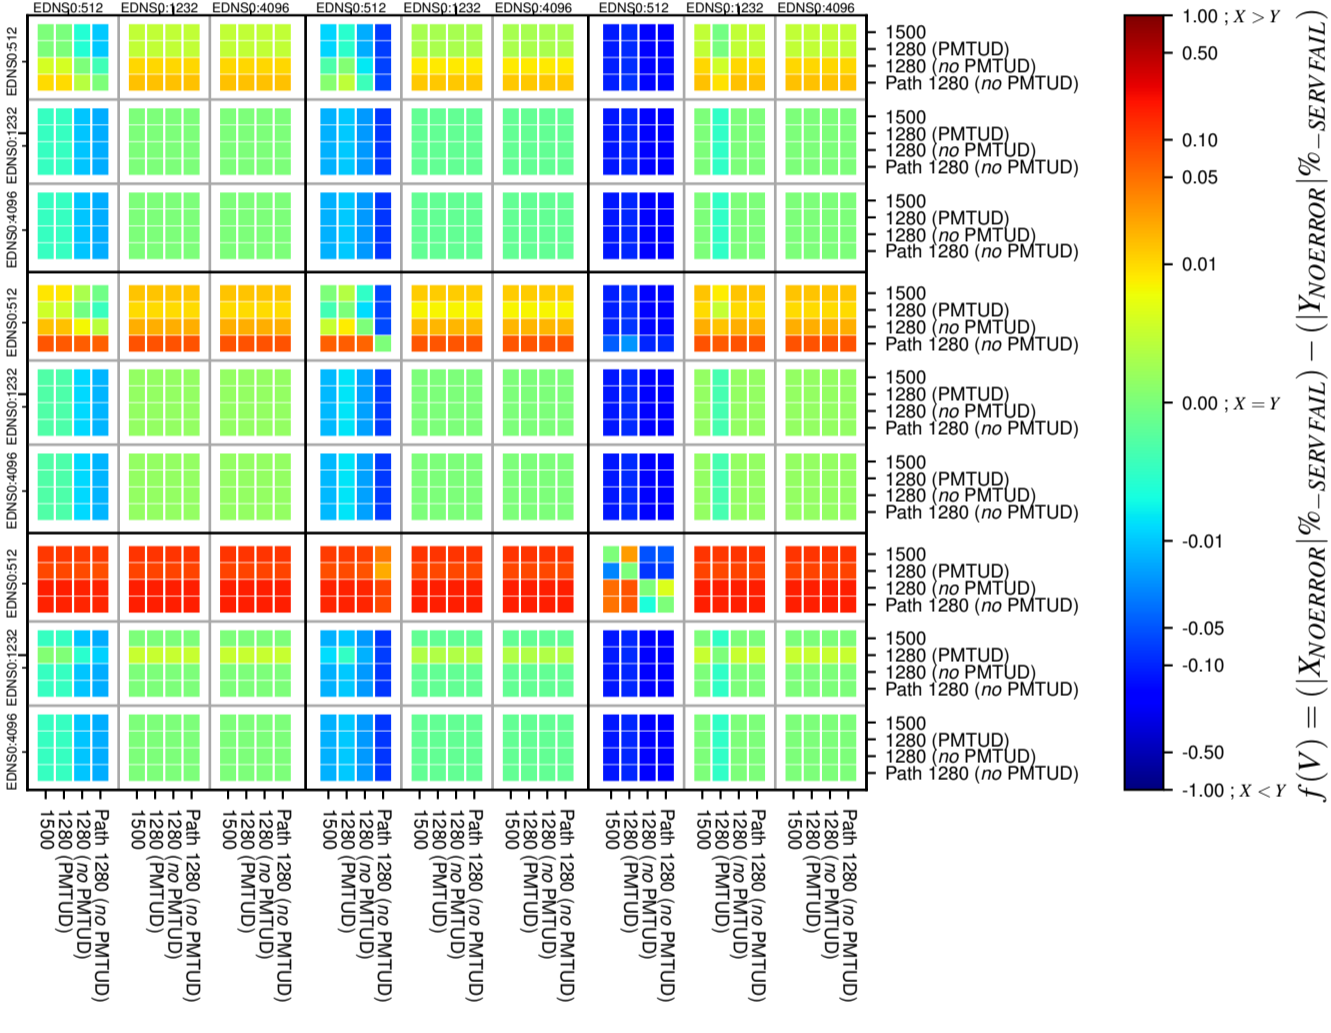

### All Zones without DNSSEC for '.ru'

### All Zones with DNSSEC for '.ru'

### All Zones for '.ru'

$$f(V) = (|X_{NOERROR}| \% - SERVFAIL) - (|Y_{NOERROR}| \% - SERVFAIL)$$

$$f(V) = (|X_{NOERROR}| \% - SERVFAIL) - (|Y_{NOERROR}| \% - SERVFAIL)$$

$$f(V) = (|X_{NOERROR}| \% - SERVFAIL) - (|Y_{NOERROR}| \% - SERVFAIL)$$