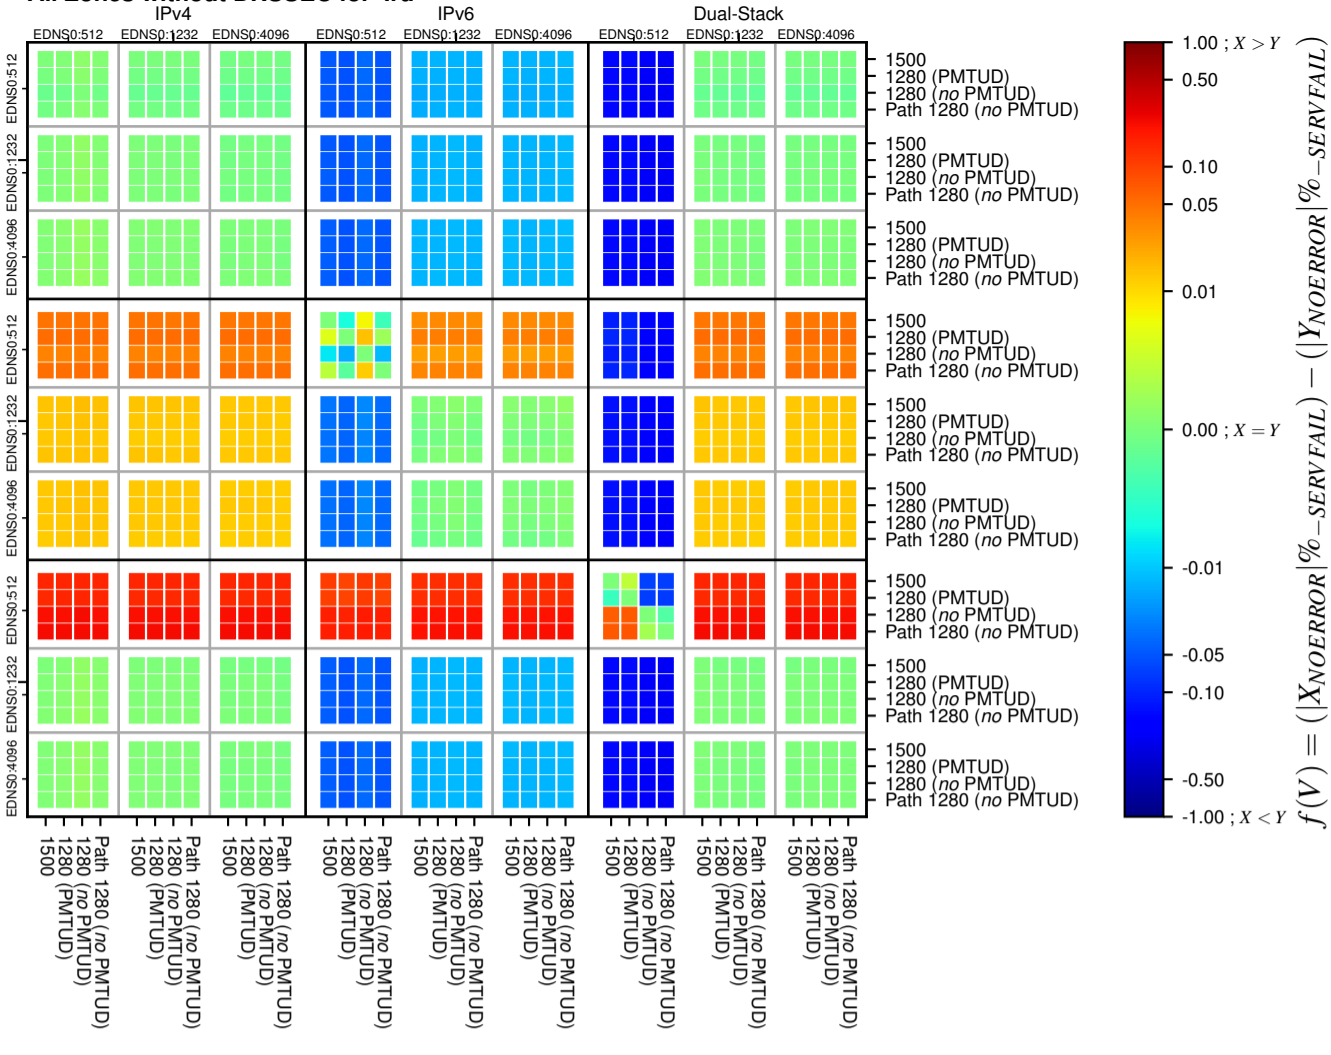

### All Zones without DNSSEC for '.ru'

### All Zones for '.ru'

$$f(V) = (|X_{NOERROR}| \% - SERVFAIL) - (|Y_{NOERROR}| \% - SERVFAIL)$$

$$f(V) = (|X_{NOERROR}| \% - SERVFAIL) - (|Y_{NOERROR}| \% - SERVFAIL)$$

$$f(V) = (|X_{NOERROR}| \% - SERVFAIL) - (|Y_{NOERROR}| \% - SERVFAIL)$$