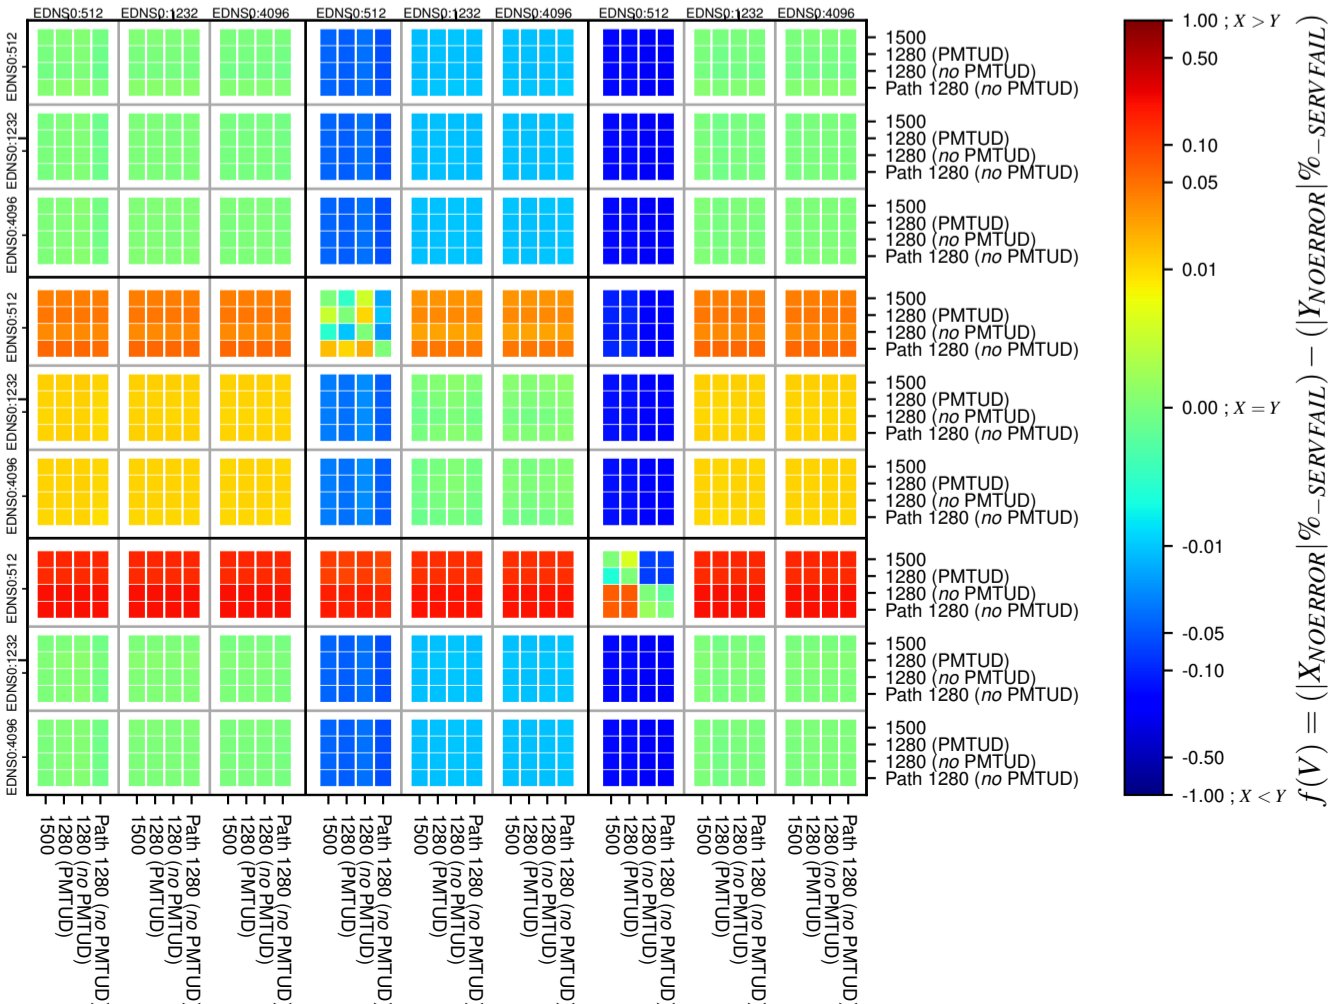

### All Zones without DNSSEC for '.ru'

### All Zones with DNSSEC for '.ru'

### All Zones for '.ru'

$$f(V) = (|X_{NOERROR}| \% - SERVFAIL) - (|Y_{NOERROR}| \% - SERVFAIL)$$

$$f(V) = (|X_{NOERROR}| \% - SERVFAIL) - (|Y_{NOERROR}| \% - SERVFAIL)$$

$$f(V) = (|X_{NOERROR}| \% - SERVFAIL) - (|Y_{NOERROR}| \% - SERVFAIL)$$