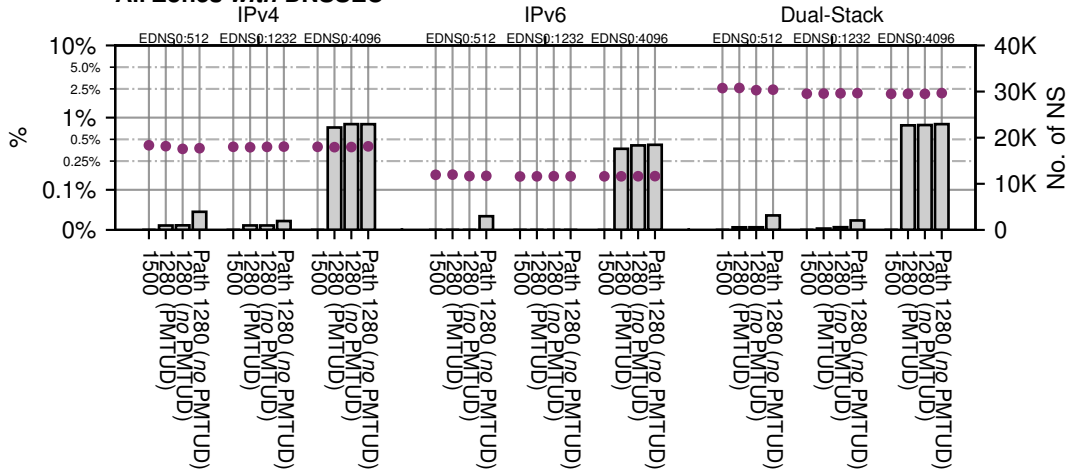

UDP packet too big

All Zones with DNSSEC