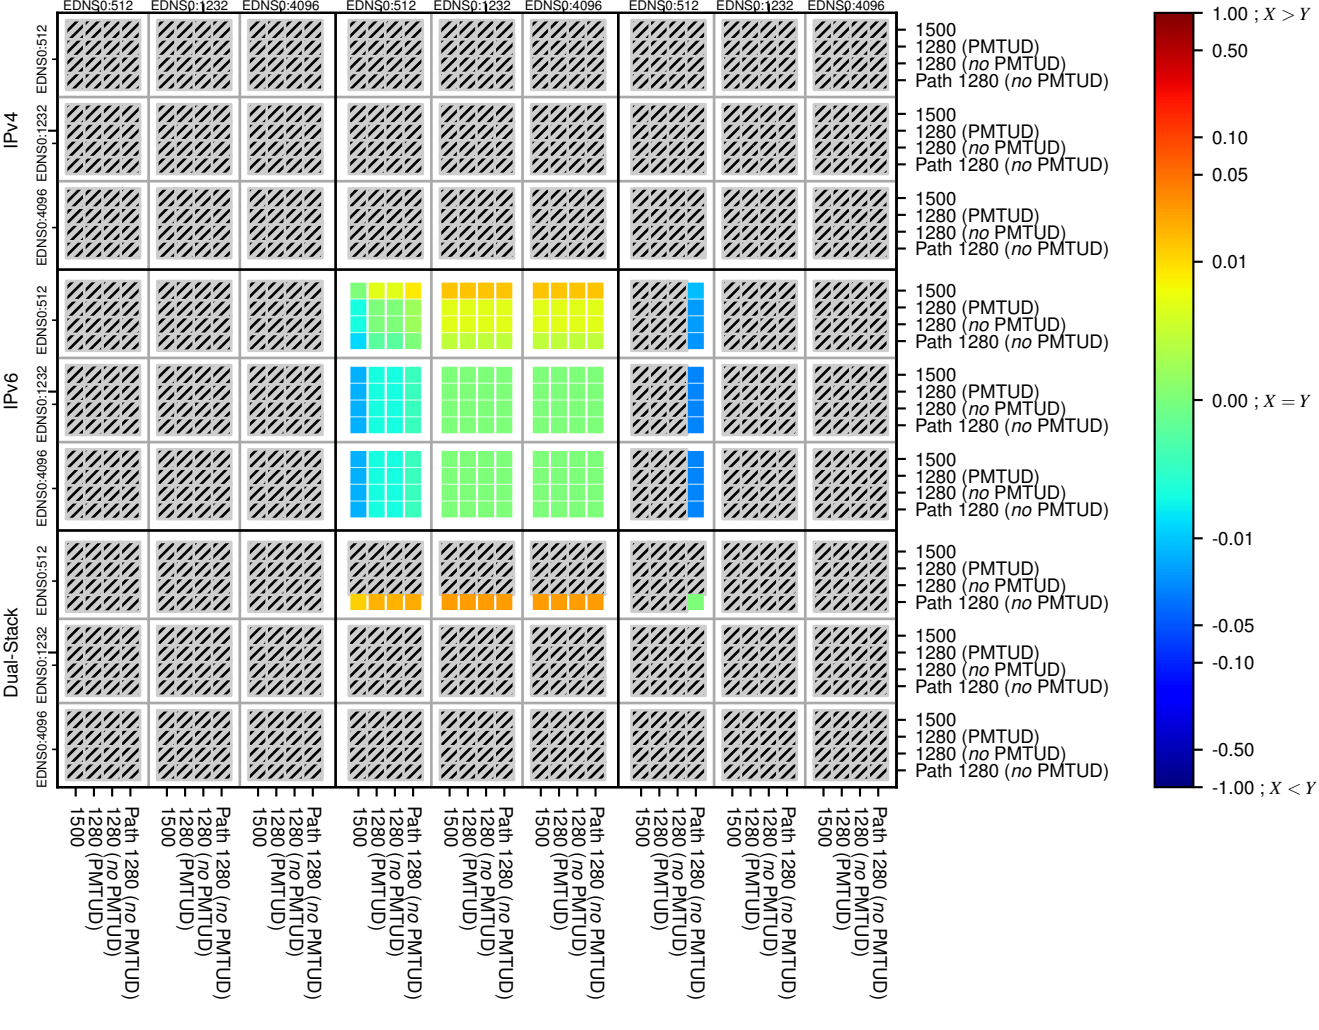

All Zones without DNSSEC for '.jp'

All Zones with DNSSEC for '.jp'

All Zones for '.jp'