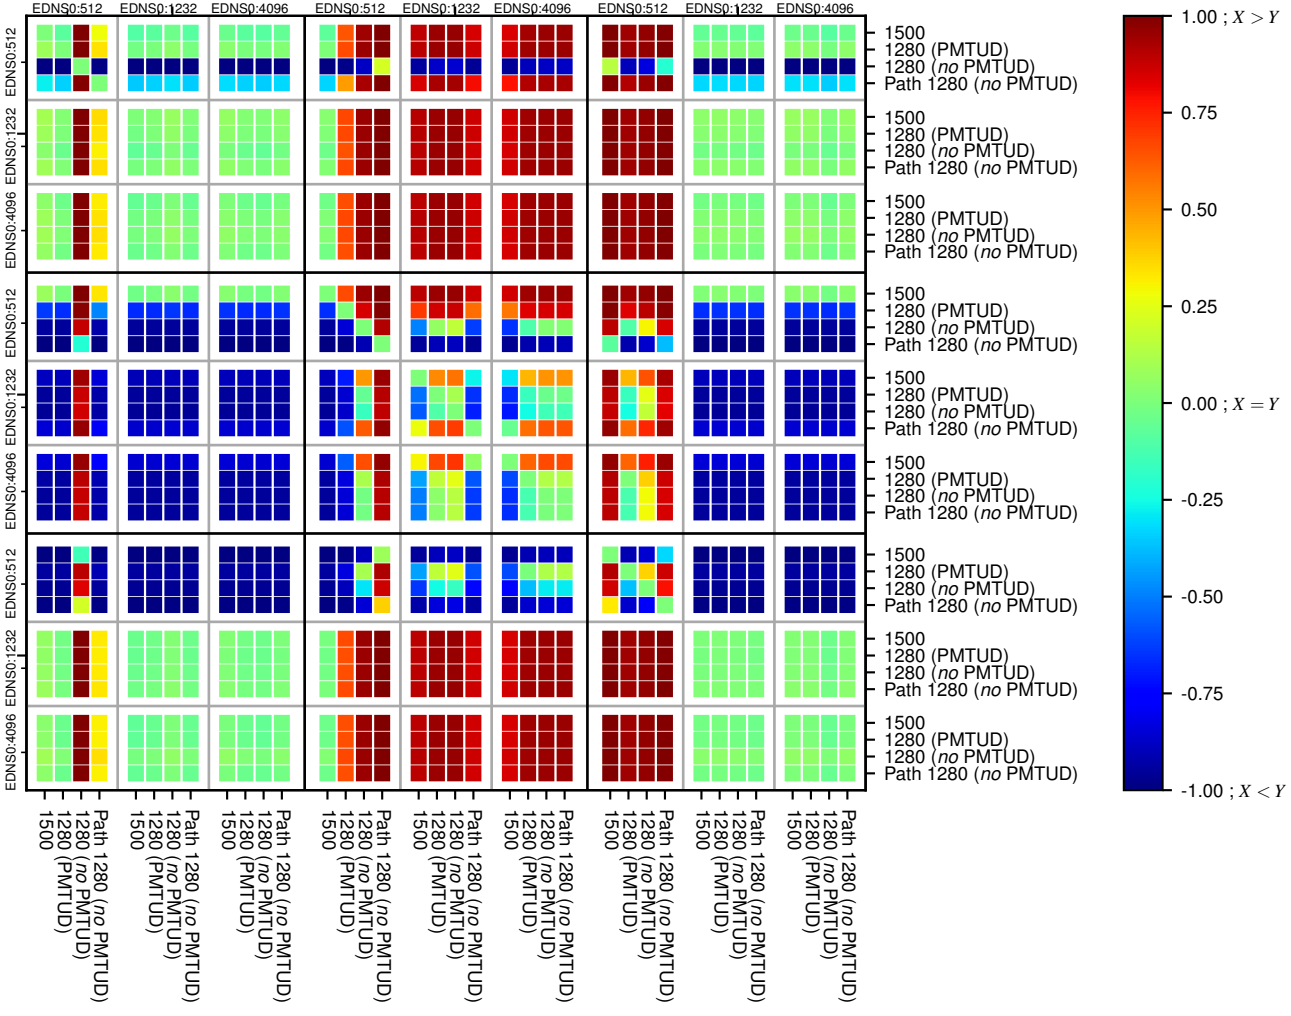

All Zones without DNSSEC returning NOERROR for '.jp'

All Zones with DNSSEC returning NOERROR for '.jp'

All Zones returning NOERROR for '.jp'