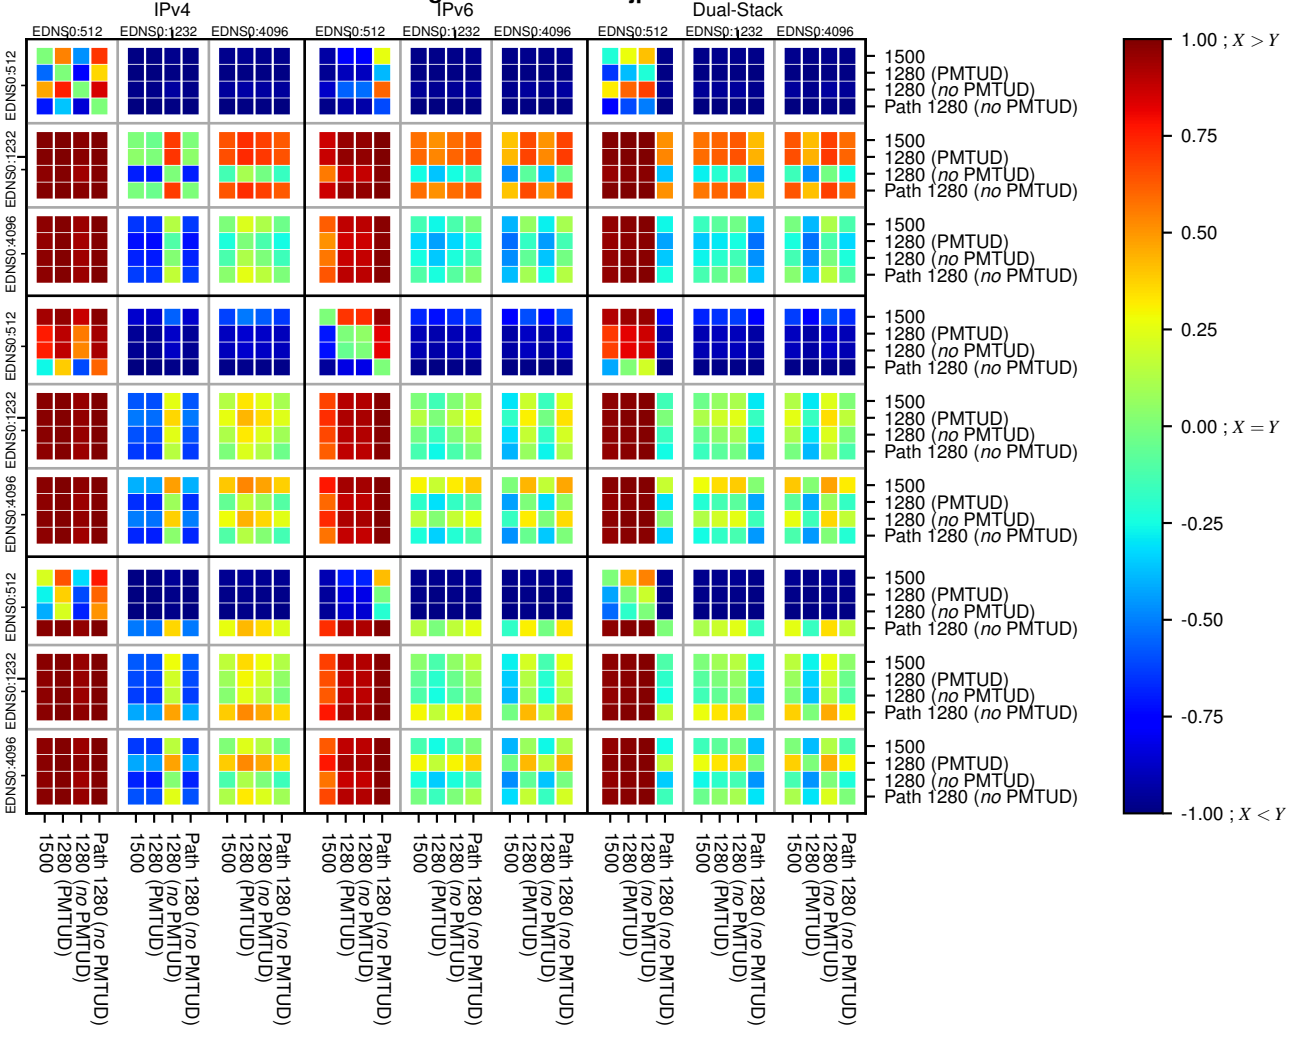

All Zones without DNSSEC returning NOERROR for '.jp'

All Zones with DNSSEC returning NOERROR for '.jp'

All Zones returning NOERROR for '.jp'