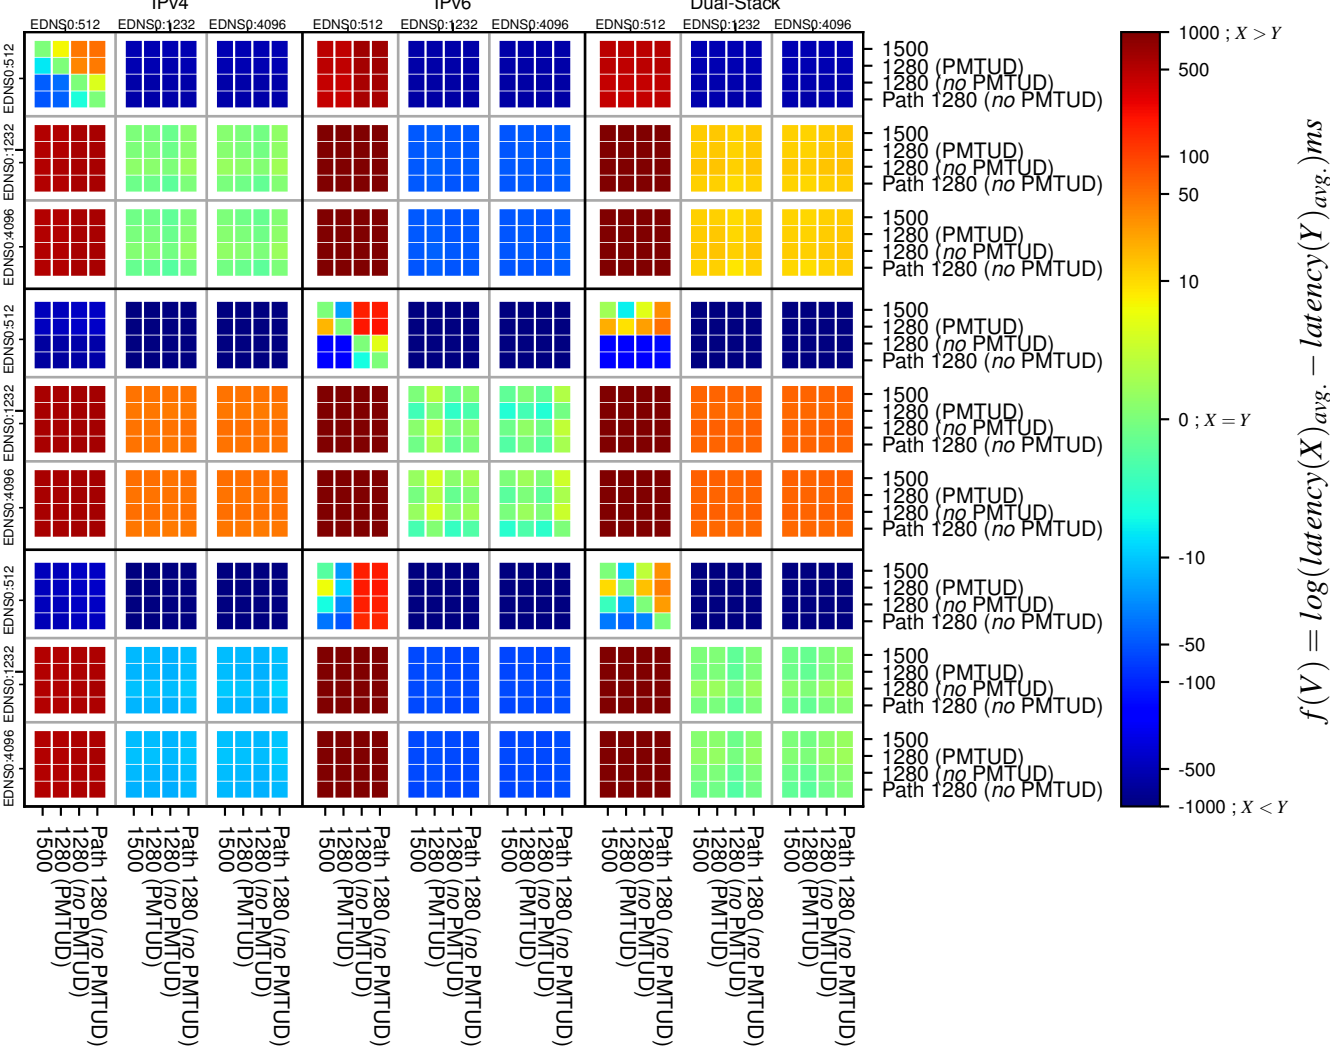

All Zones without DNSSEC returning NOERROR for '.all_psl_domains'

All Zones with DNSSEC returning NOERROR for '.all_psl_domains'

All Zones returning NOERROR for '.all_psl_domains'