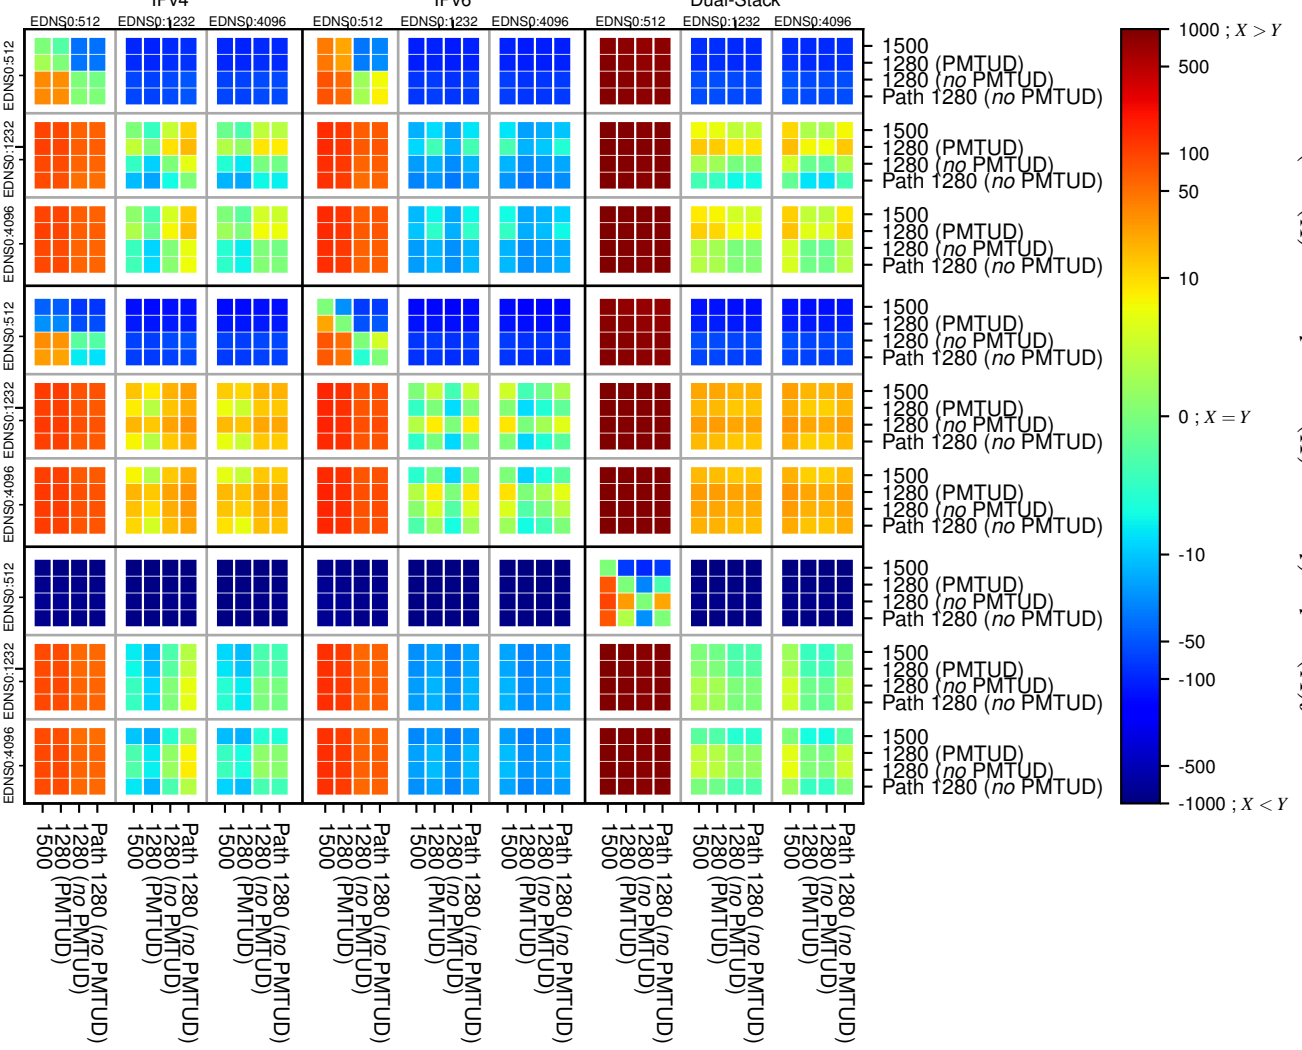

### All Zones without DNSSEC returning NOERROR for '.be'