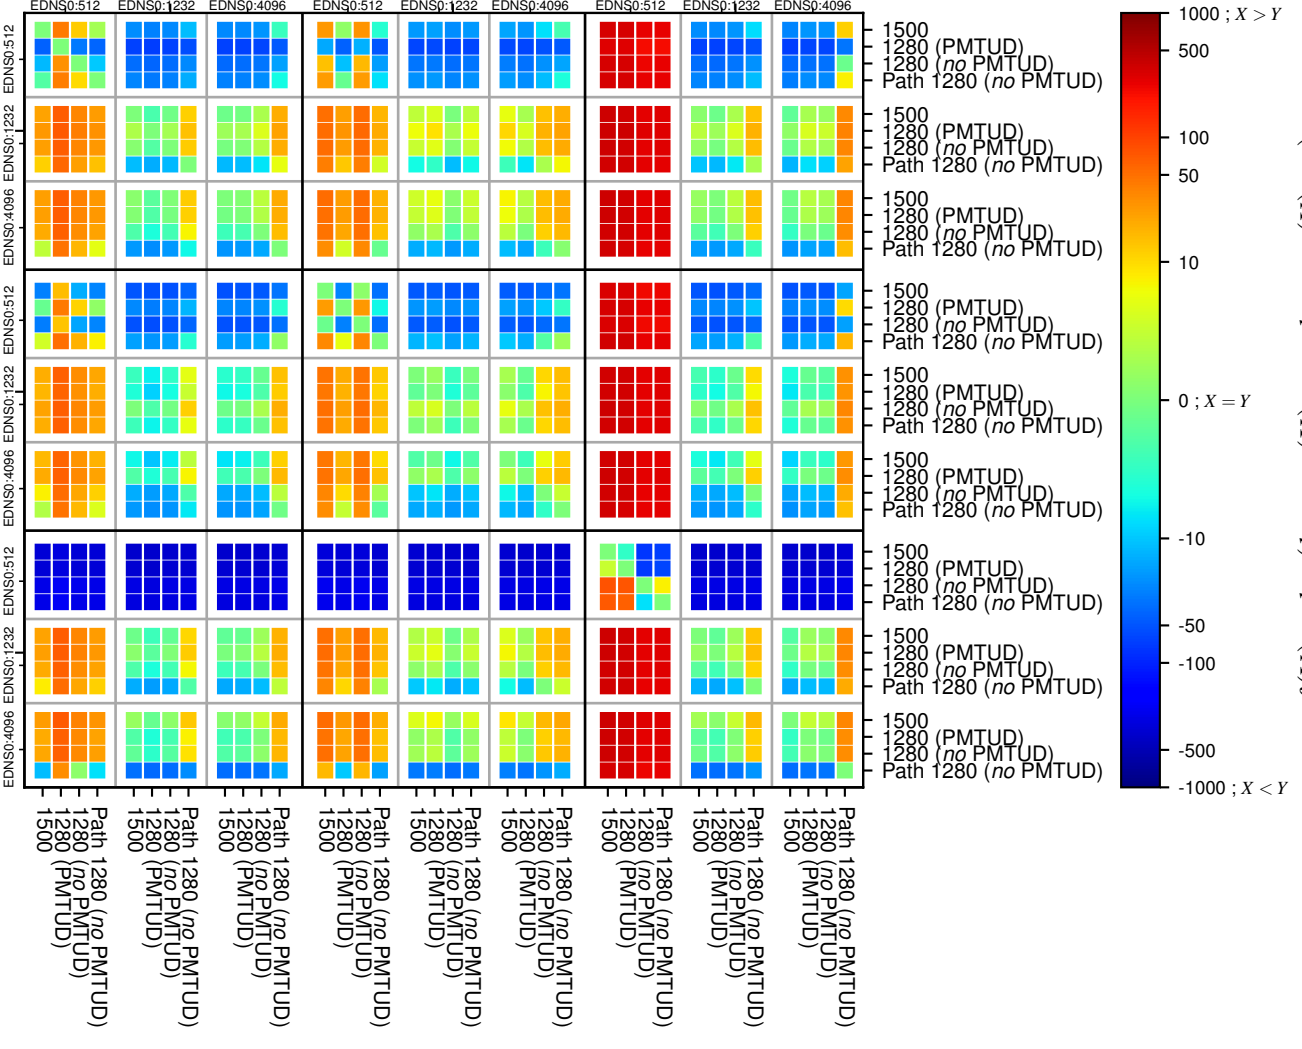

All Zones with DNSSEC returning NOERROR for '.be'