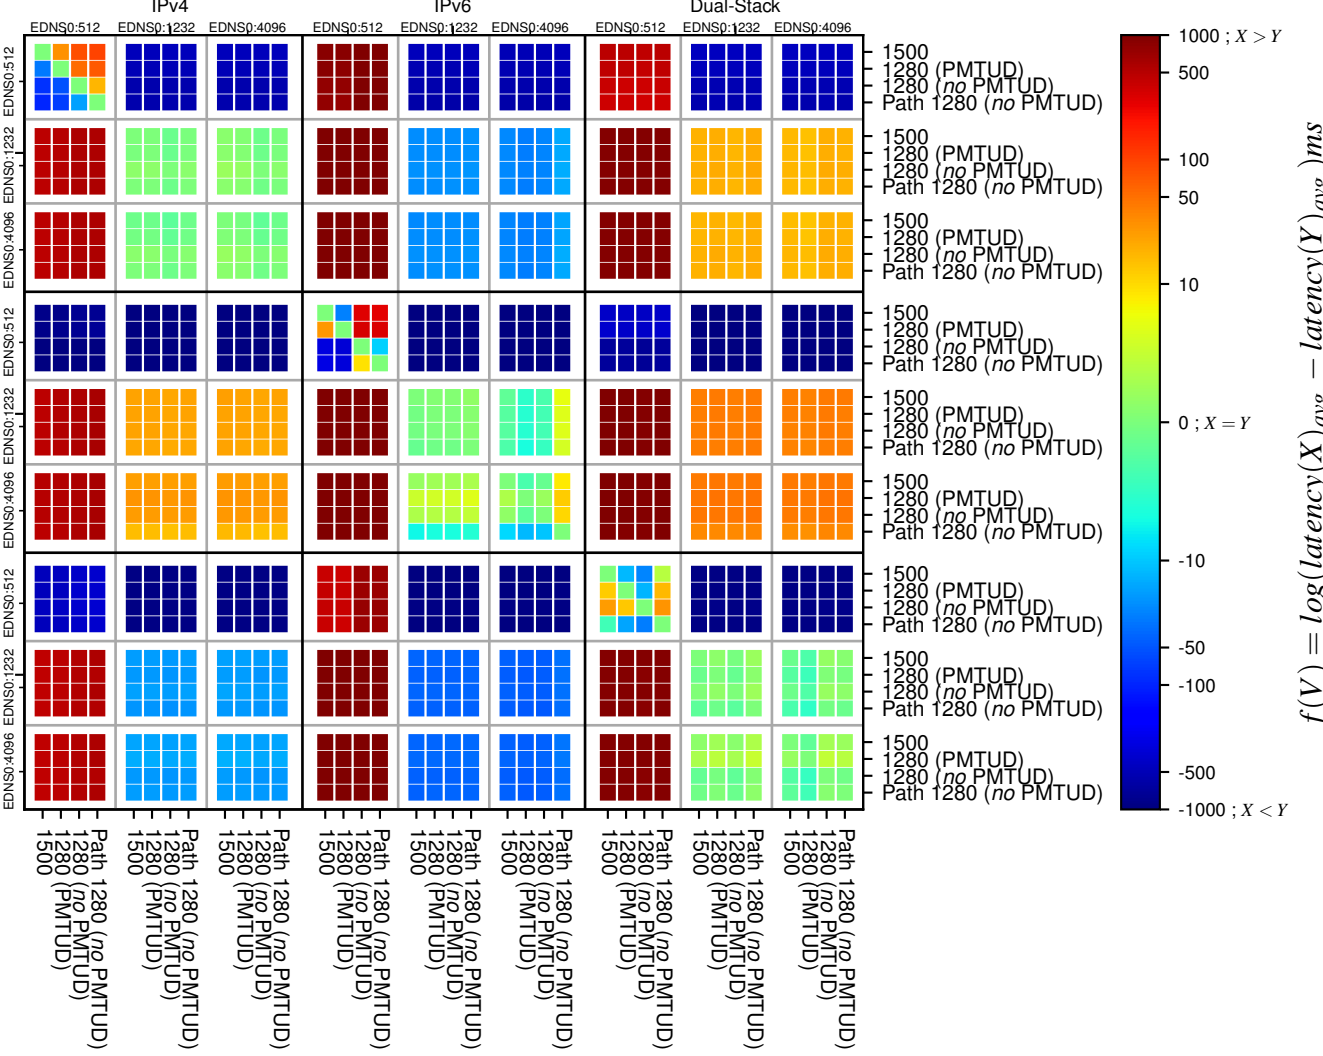

All Zones without DNSSEC returning NOERROR for '.com'

All Zones with DNSSEC returning NOERROR for '.com'

All Zones returning NOERROR for '.com'