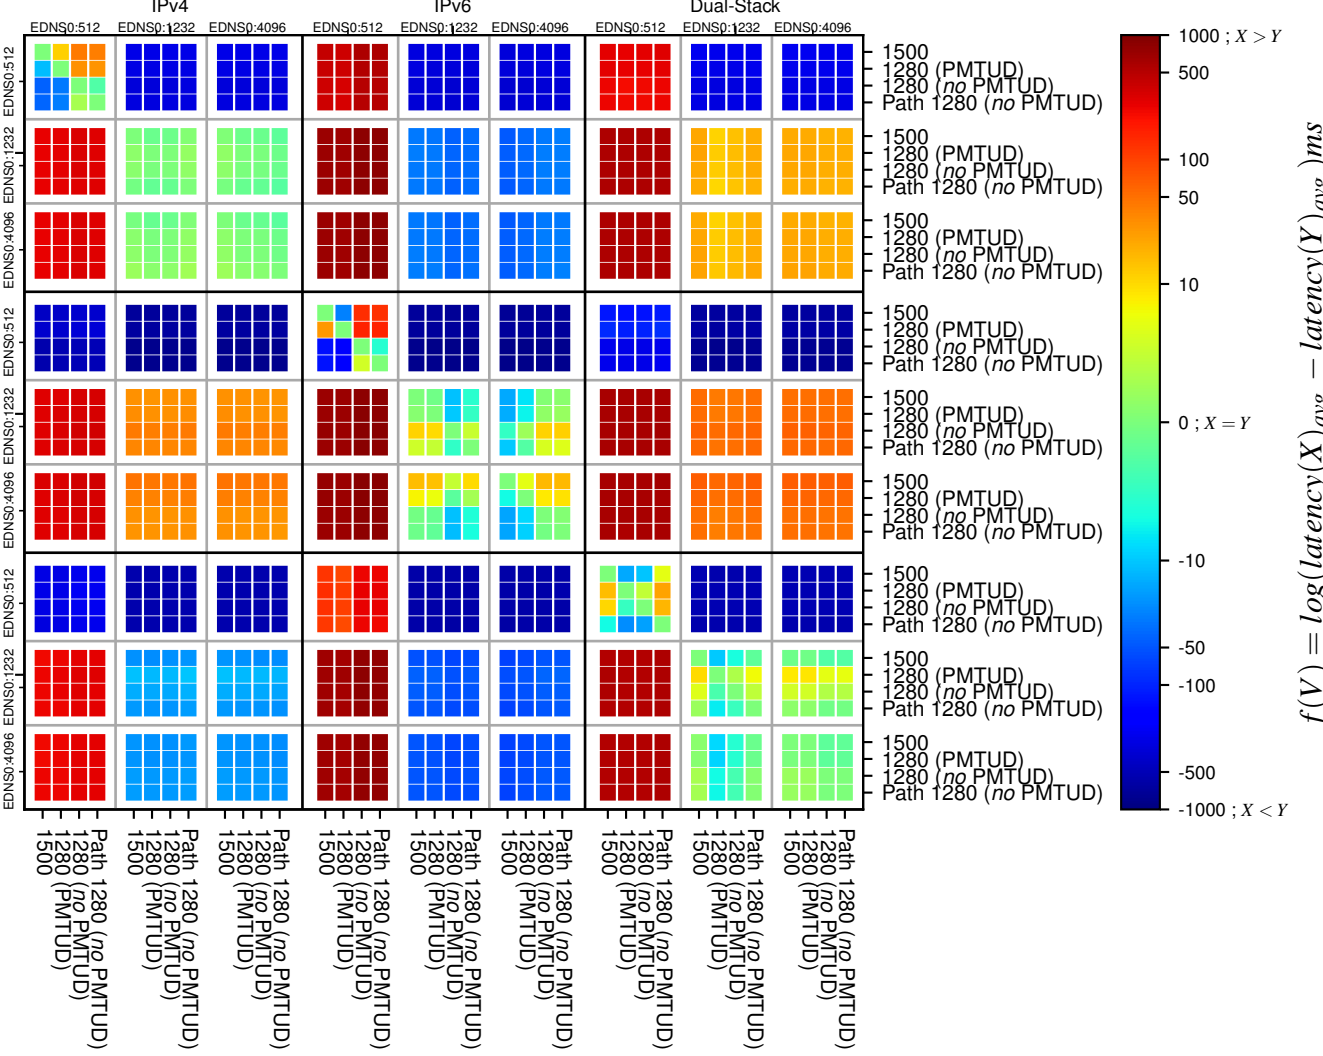

All Zones without DNSSEC returning NOERROR for '.net'

All Zones with DNSSEC returning NOERROR for '.net'

All Zones returning NOERROR for '.net'