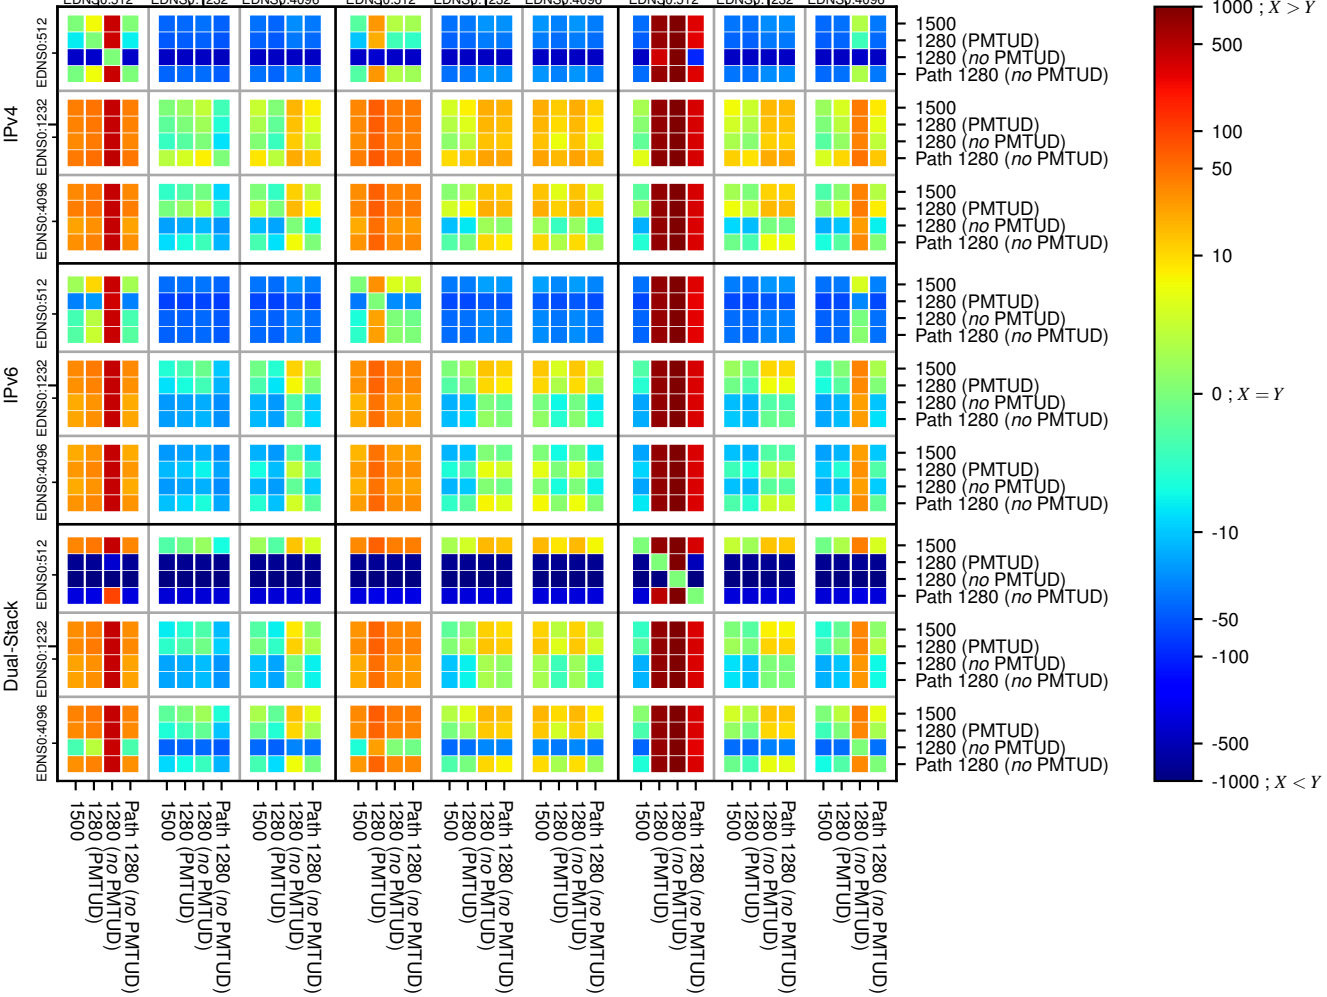

All Zones without DNSSEC returning NOERROR for '.de'

All Zones with DNSSEC returning NOERROR for '.de'

All Zones returning NOERROR for '.de'

$$f(V) = \log(\text{latency}(X)_{\text{median}} - \text{latency}(Y)_{\text{median}}) \text{ms}$$

$$f(V) = \log(\text{latency}(X)_{\text{median}} - \text{latency}(Y)_{\text{median}}) \text{ms}$$

$$f(V) = \log(\text{latency}(X)_{\text{median}} - \text{latency}(Y)_{\text{median}}) \text{ms}$$