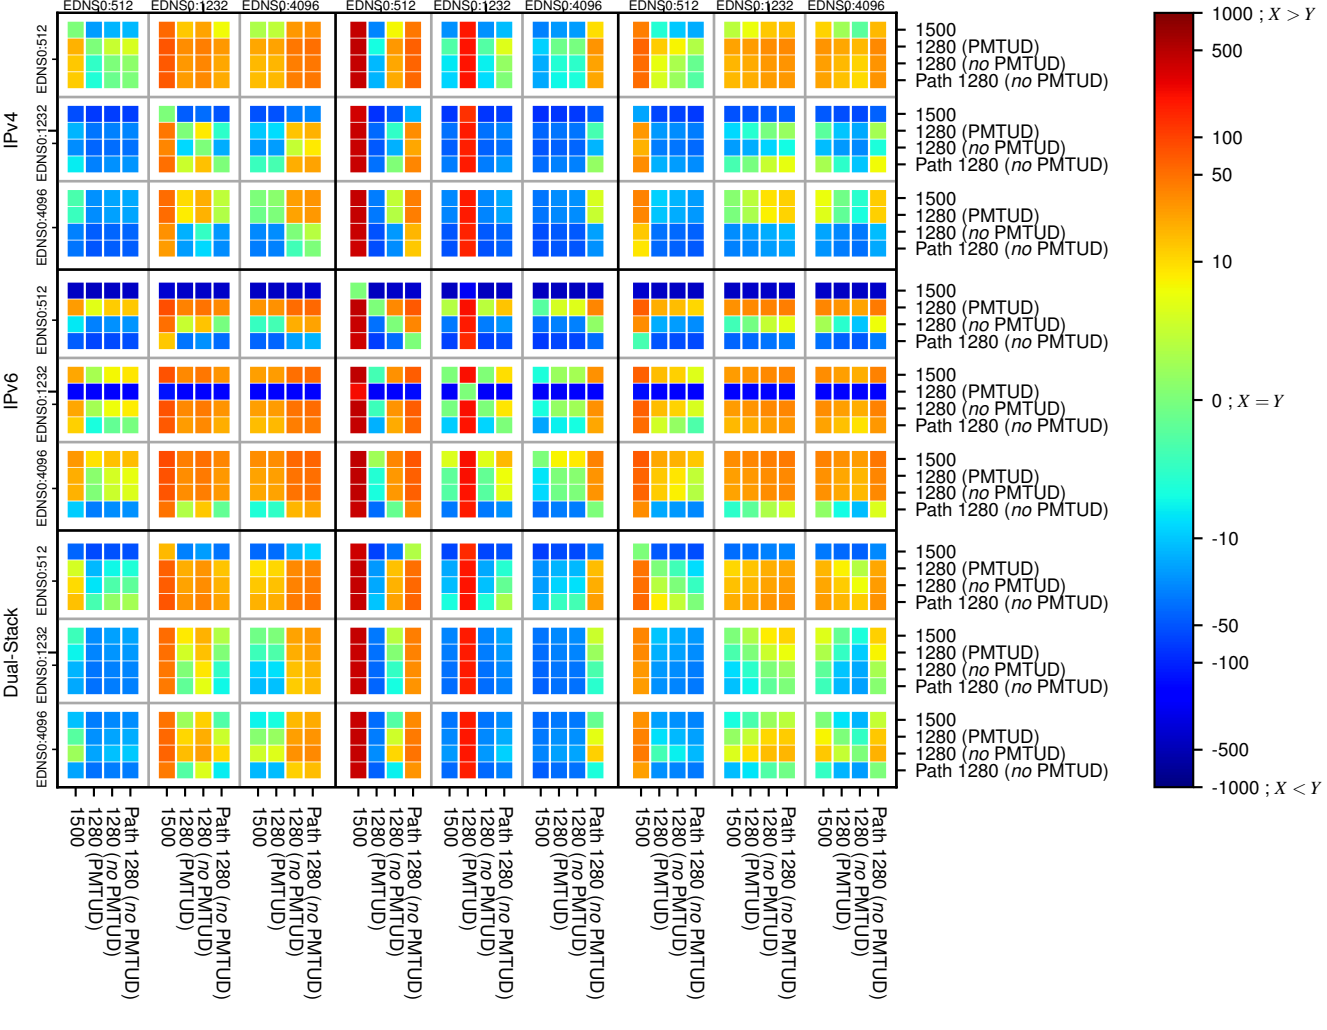

All Zones without DNSSEC returning NOERROR for '.de'

All Zones with DNSSEC returning NOERROR for '.de'

All Zones returning NOERROR for '.de'

$$f(V) = \log(\text{latency}(X)_{\text{median}} - \text{latency}(Y)_{\text{median}}) \text{ms}$$

$$f(V) = \log(\text{latency}(X)_{\text{median}} - \text{latency}(Y)_{\text{median}}) \text{ms}$$

$$f(V) = \log(\text{latency}(X)_{\text{median}} - \text{latency}(Y)_{\text{median}}) \text{ms}$$