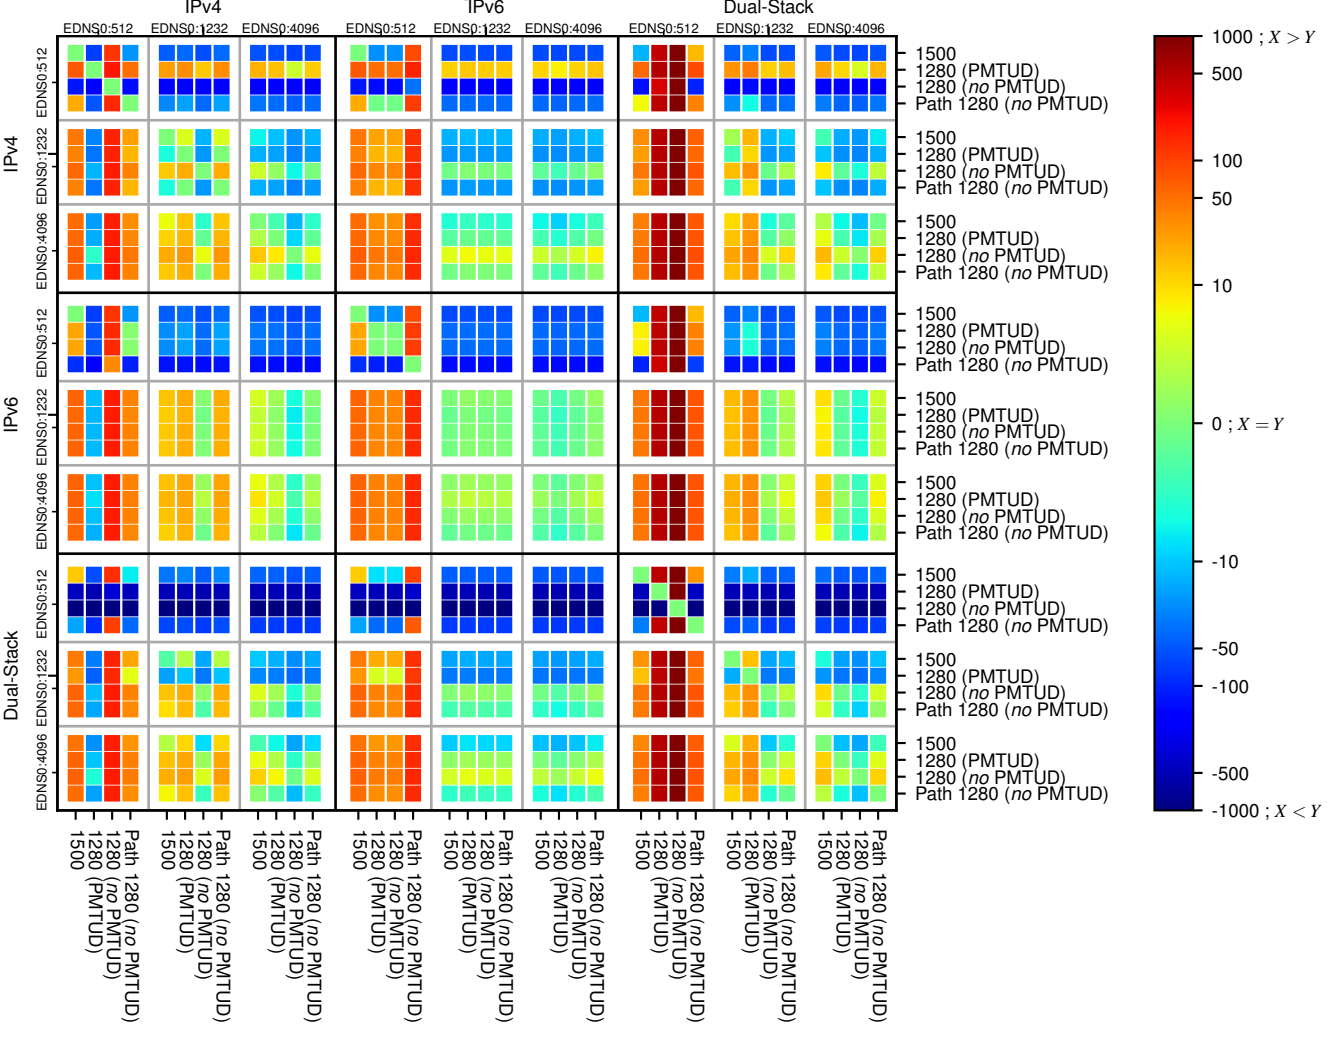

All Zones without DNSSEC returning NOERROR for '.de'

All Zones with DNSSEC returning NOERROR for '.de'

All Zones returning NOERROR for '.de'

$$f(V) = \log(\text{latency}(X)_{\text{median}} - \text{latency}(Y)_{\text{median}}) \text{ms}$$

$$f(V) = \log(\text{latency}(X)_{\text{median}} - \text{latency}(Y)_{\text{median}}) \text{ms}$$

$$f(V) = \log(\text{latency}(X)_{\text{median}} - \text{latency}(Y)_{\text{median}}) \text{ms}$$