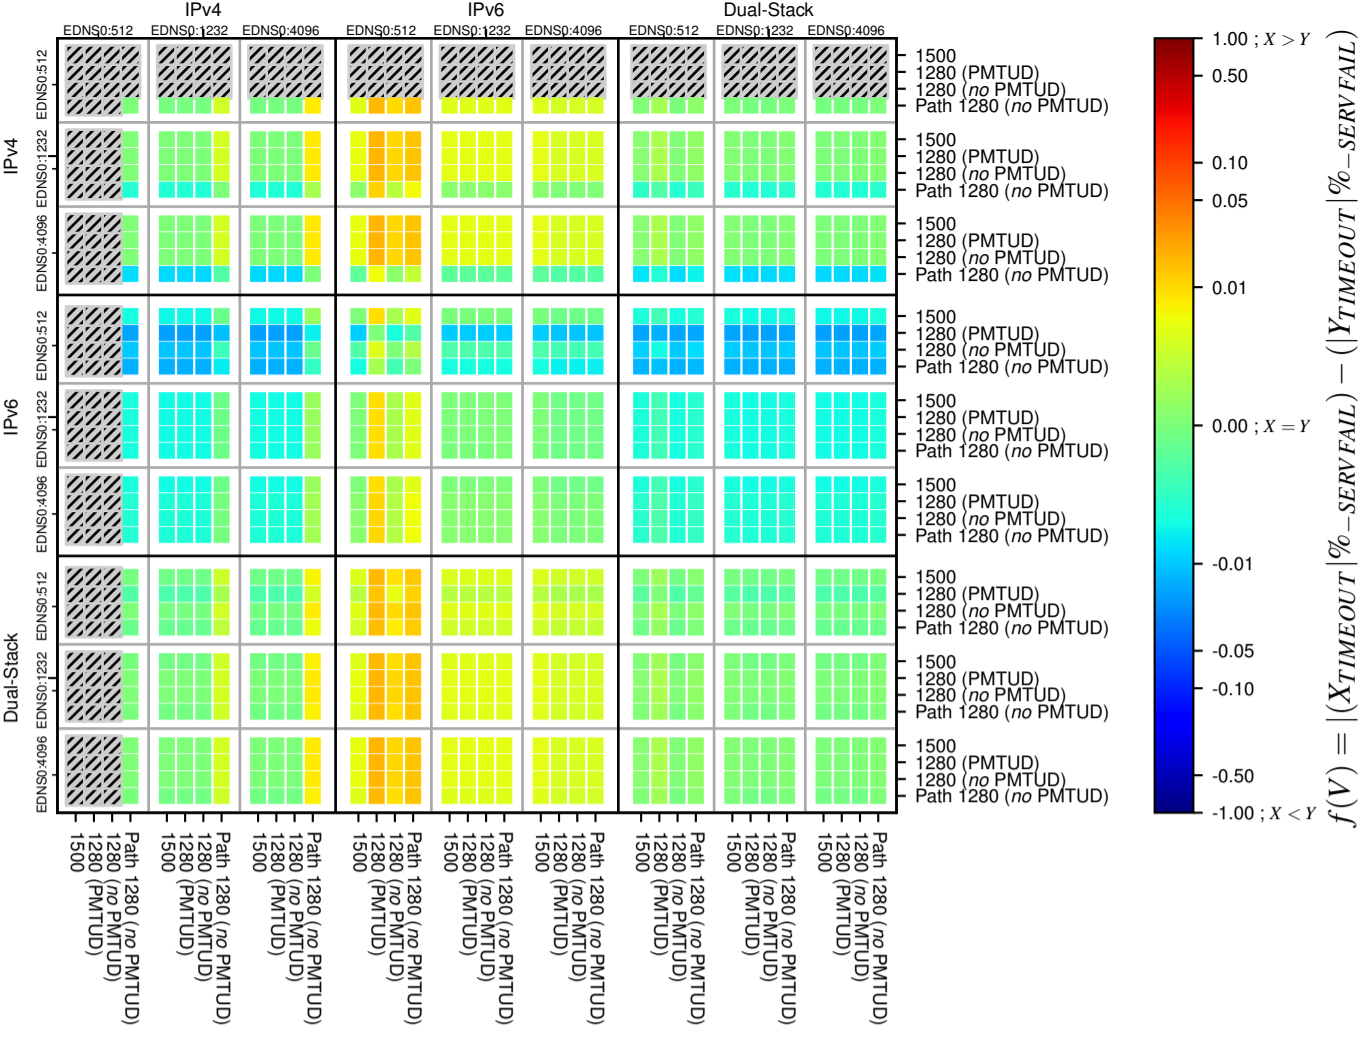

### All Zones without DNSSEC for '.be'

### All Zones with DNSSEC for '.be'