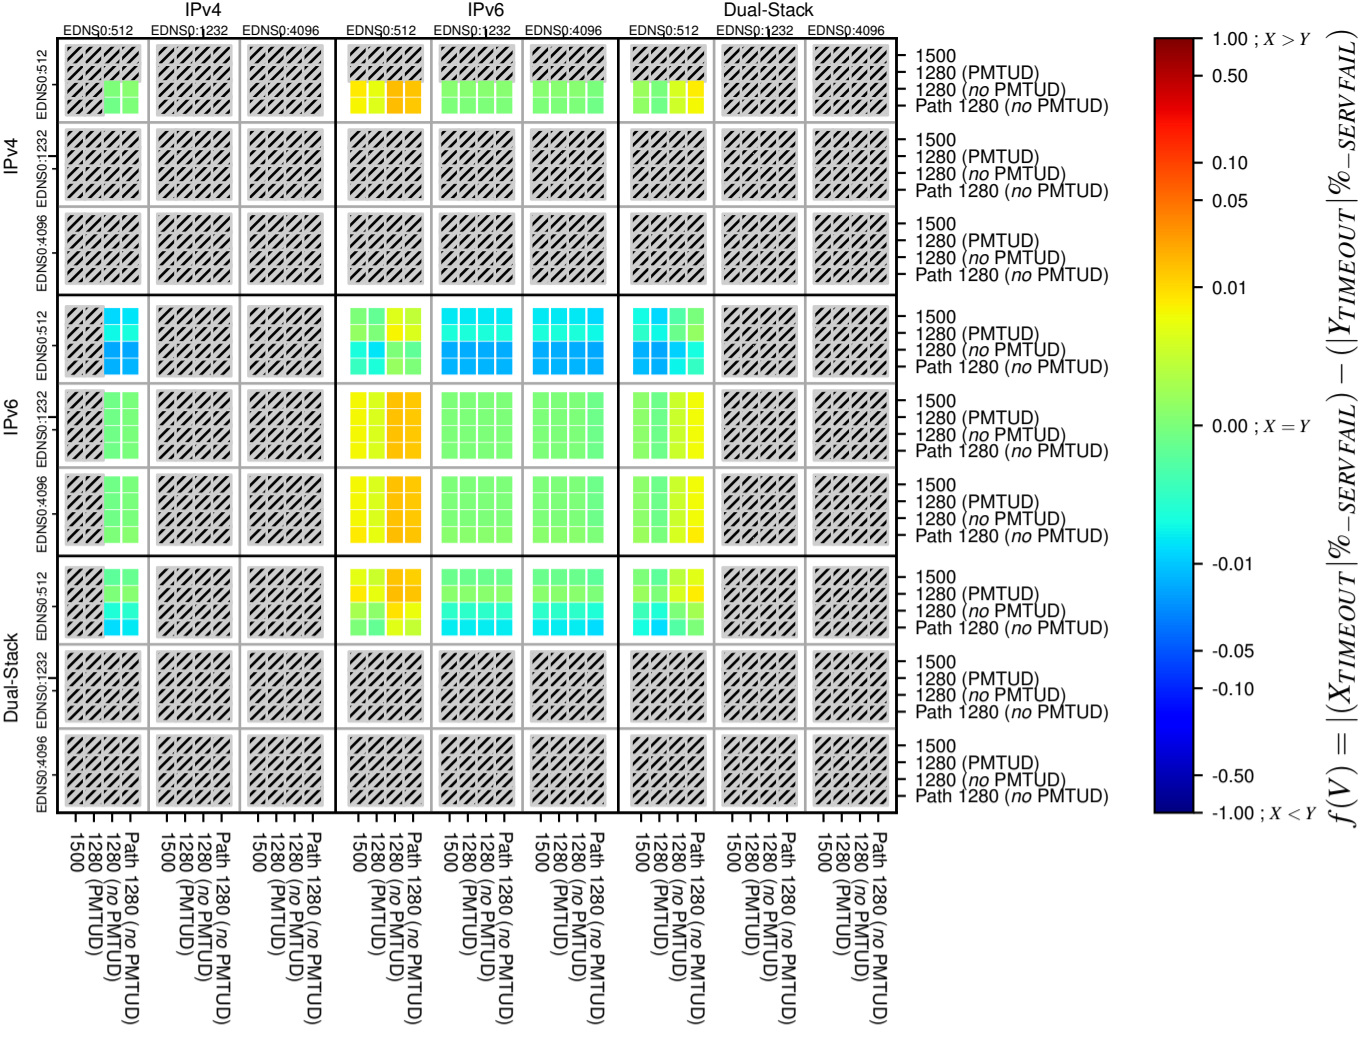

All Zones without DNSSEC for '.se'

All Zones with DNSSEC for '.se'

All Zones for '.se'