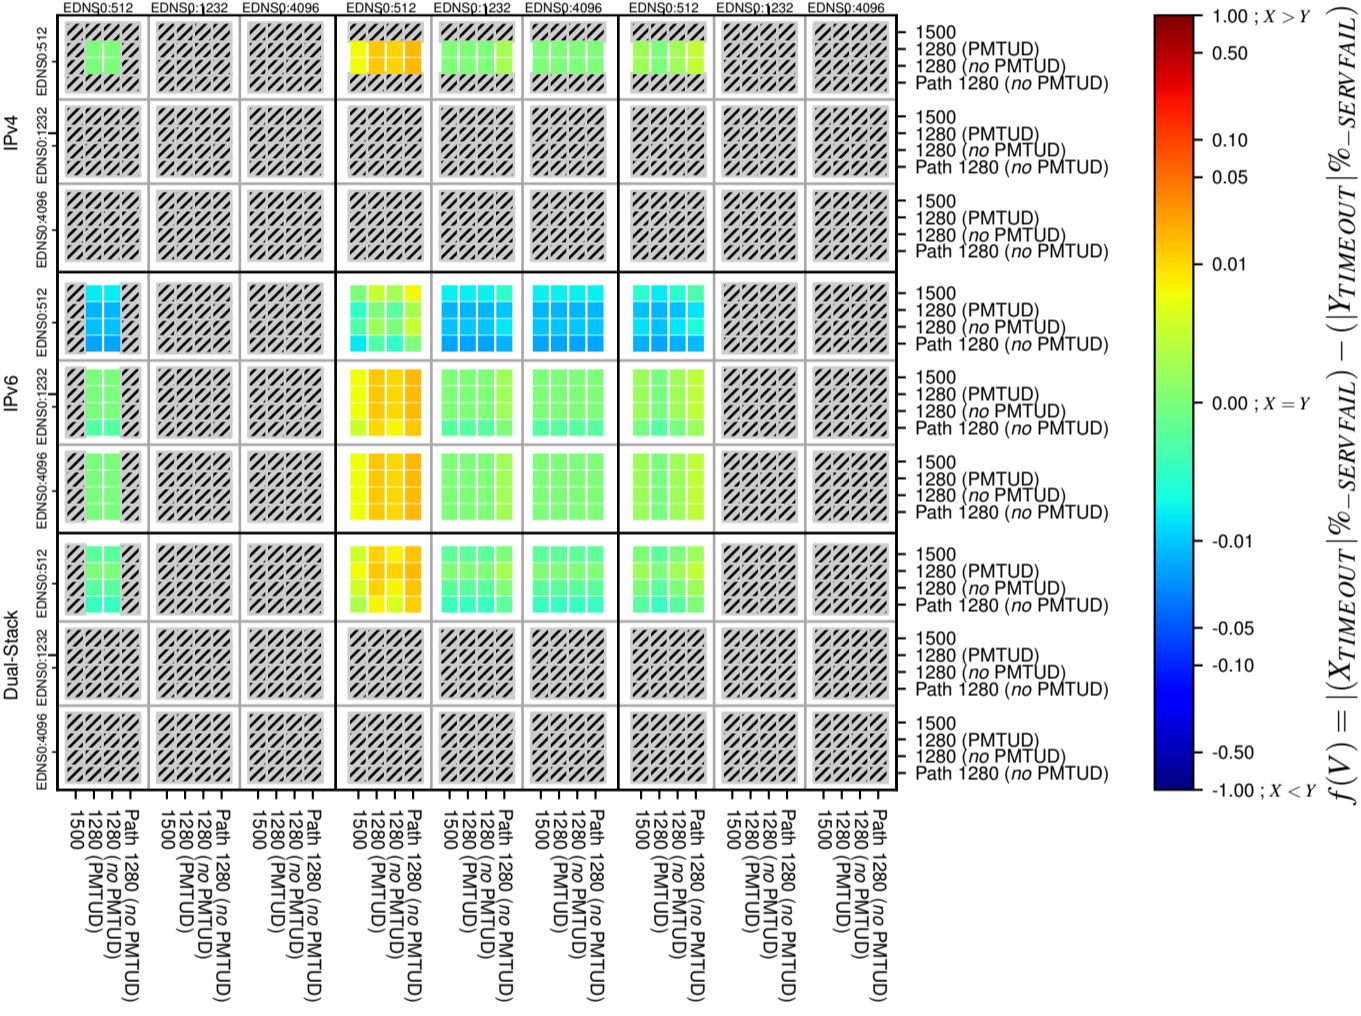

All Zones without DNSSEC for '.se'

All Zones with DNSSEC for '.se'

All Zones for '.se'