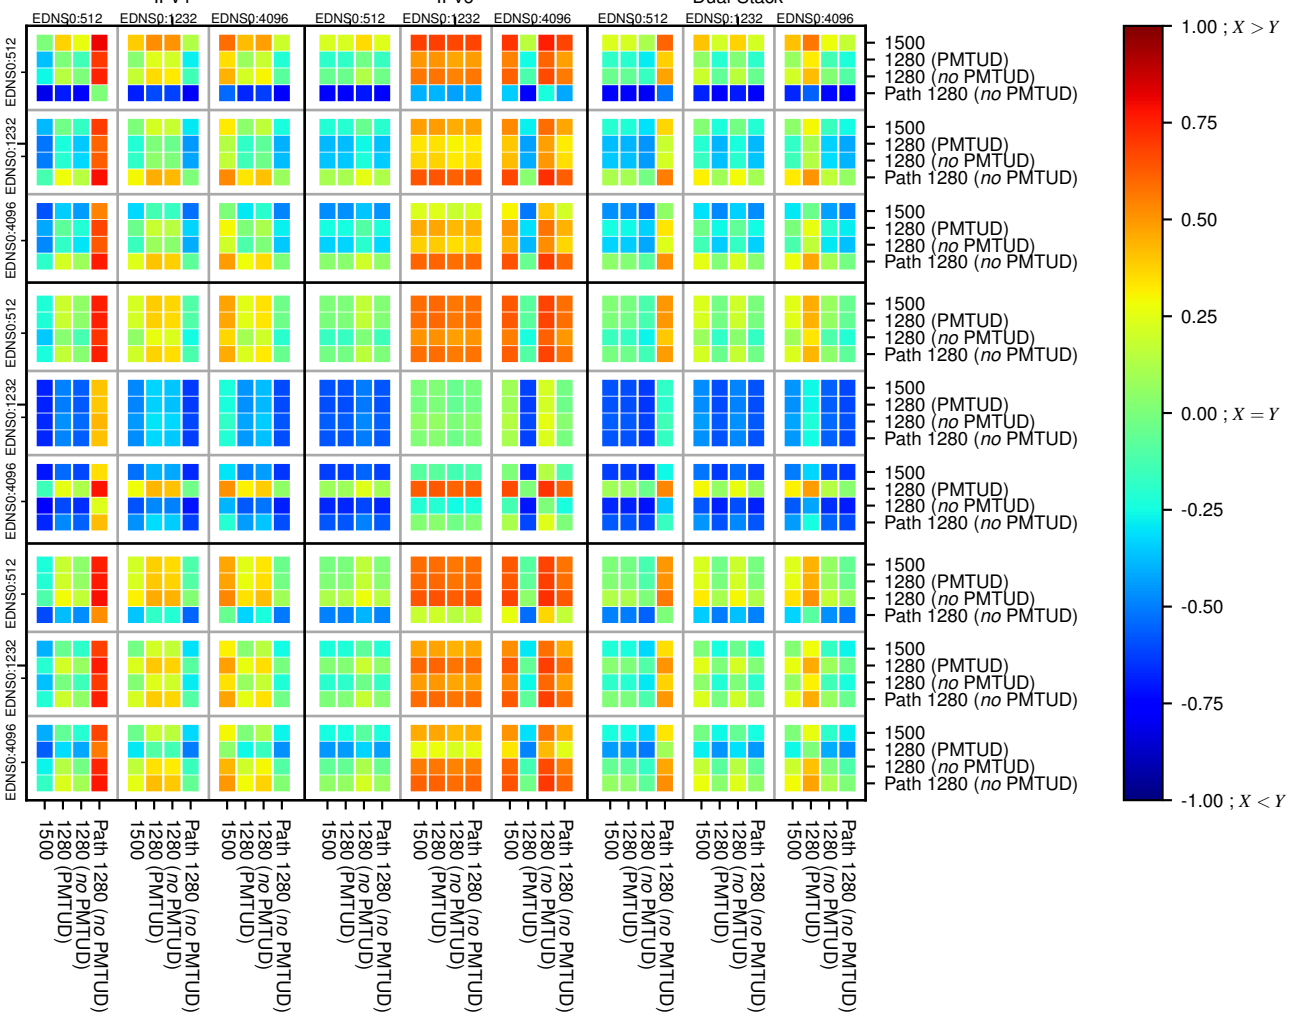

All Zones without DNSSEC returning NOERROR for '.de'

All Zones with DNSSEC returning NOERROR for '.de'

All Zones returning NOERROR for '.de'