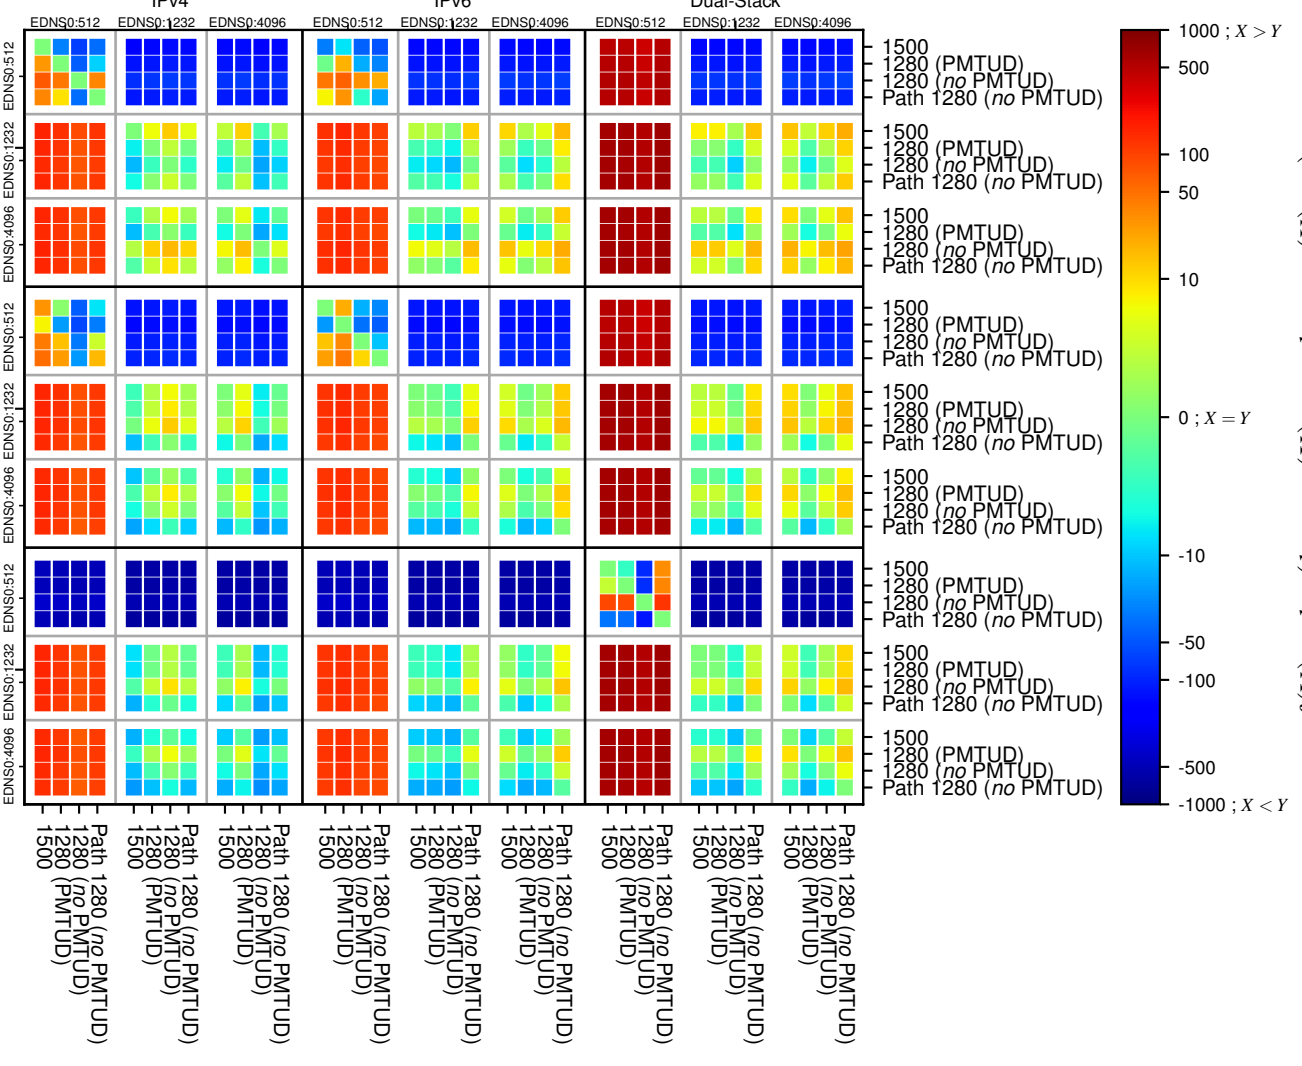

All Zones without DNSSEC returning NOERROR for '.de'

All Zones with DNSSEC returning NOERROR for '.de'

All Zones returning NOERROR for '.de'