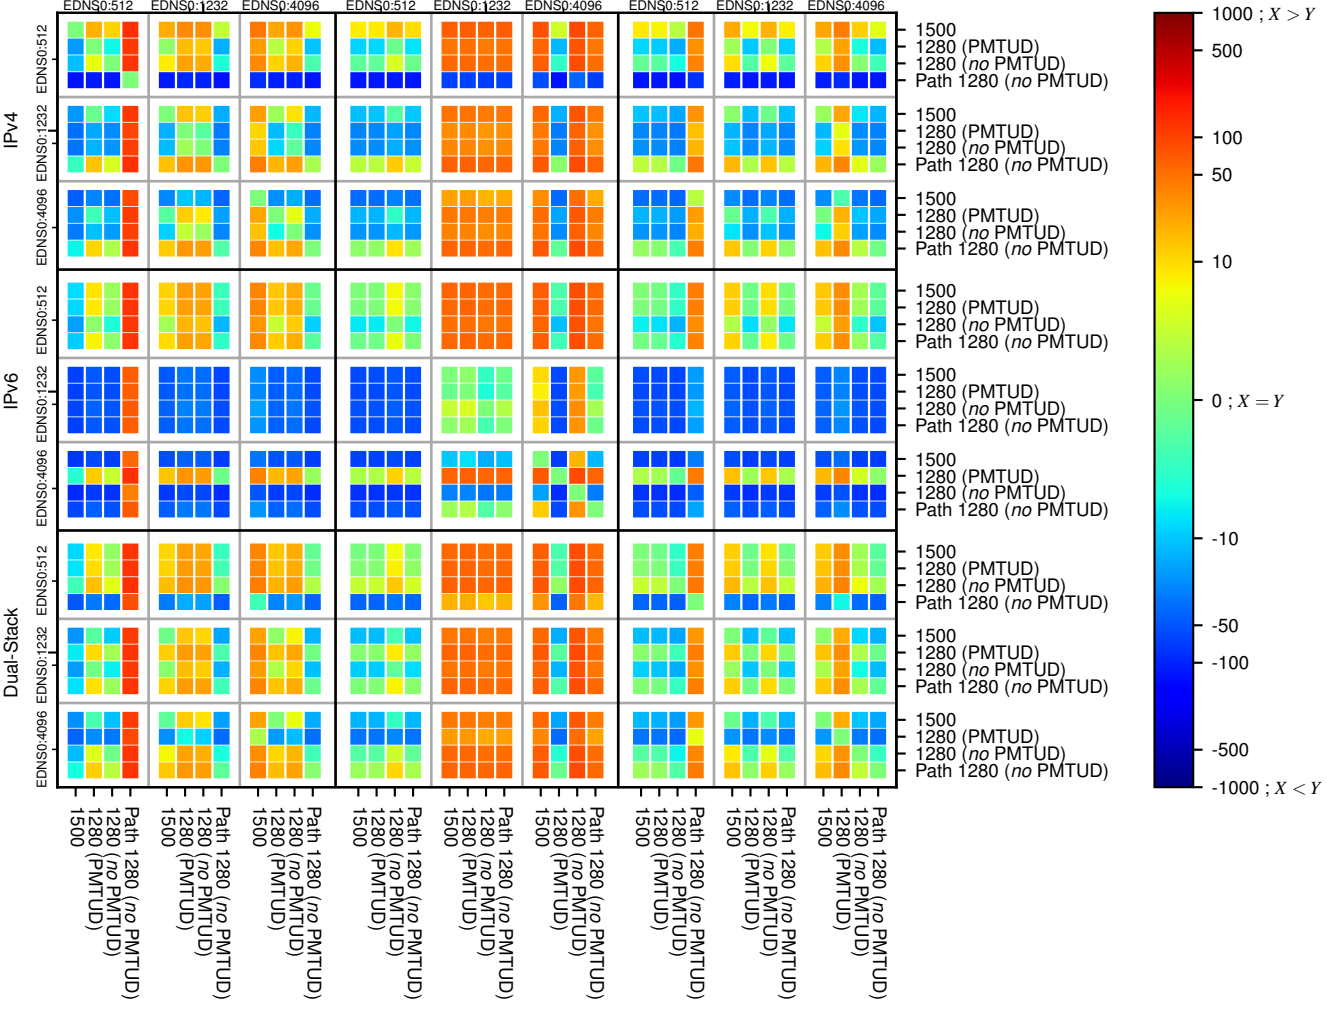

All Zones without DNSSEC returning NOERROR for '.de'

All Zones with DNSSEC returning NOERROR for '.de'

All Zones returning NOERROR for '.de'