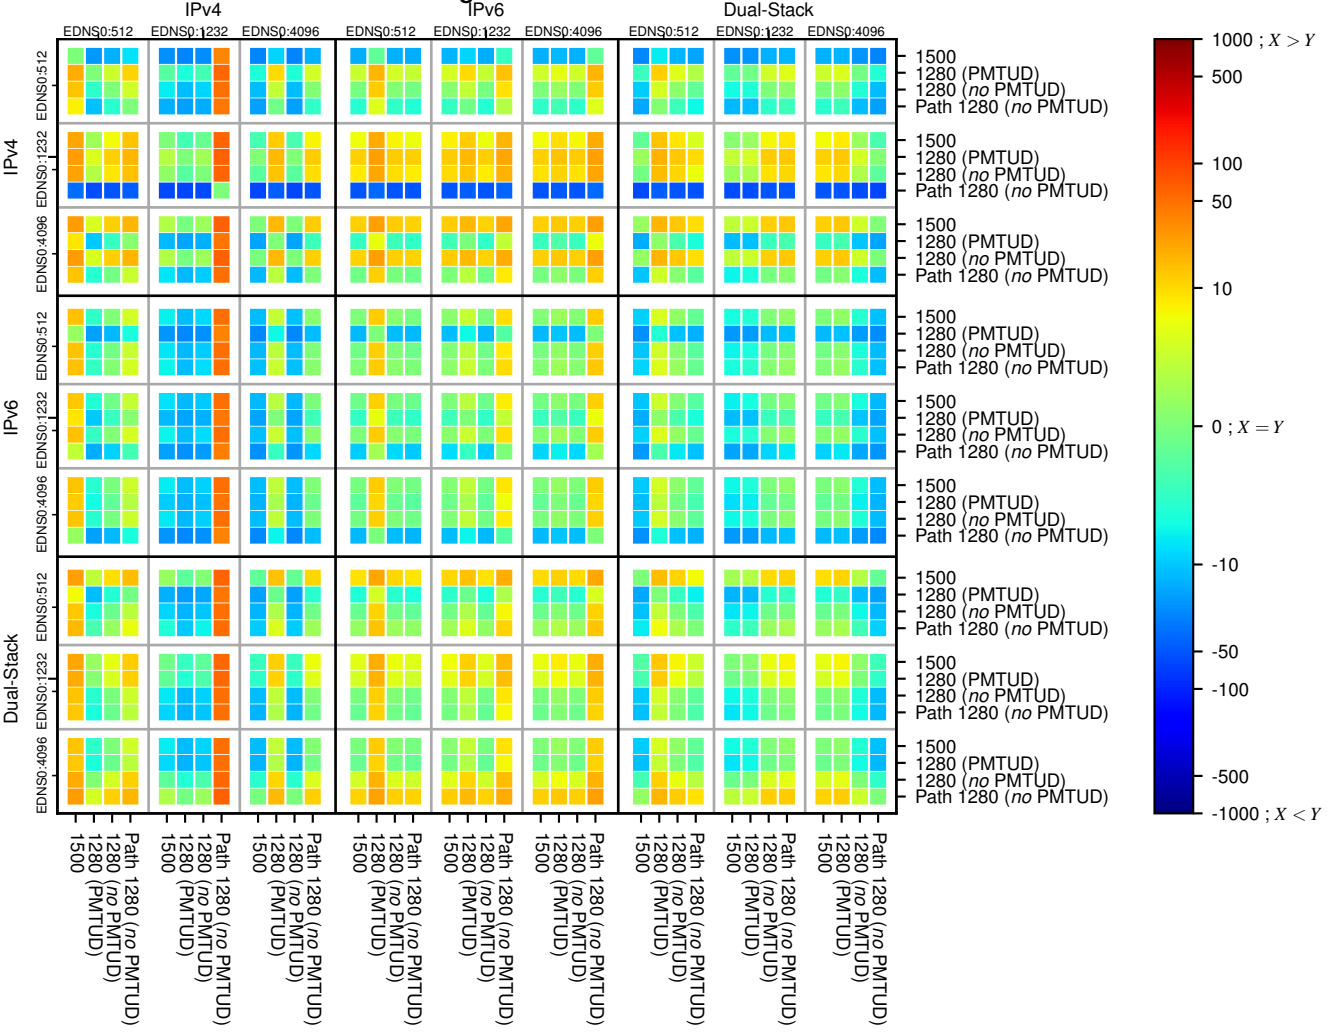

### All Zones without DNSSEC returning NOERROR for '.nl'

### All Zones with DNSSEC returning NOERROR for '.nl'