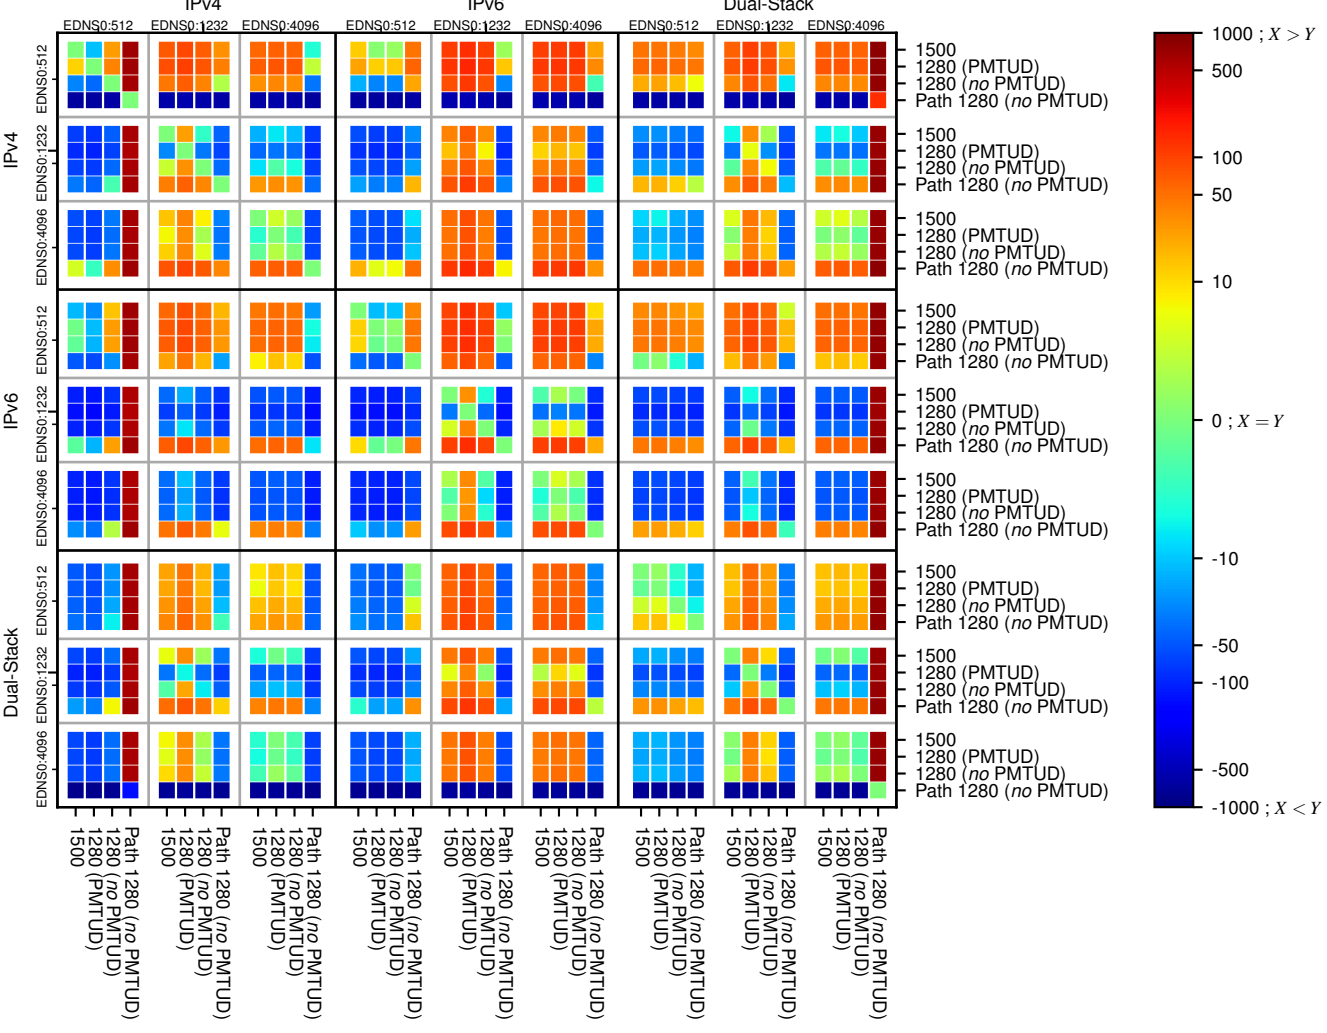

### All Zones without DNSSEC returning NOERROR for '.nl'

### All Zones with DNSSEC returning NOERROR for '.nl'