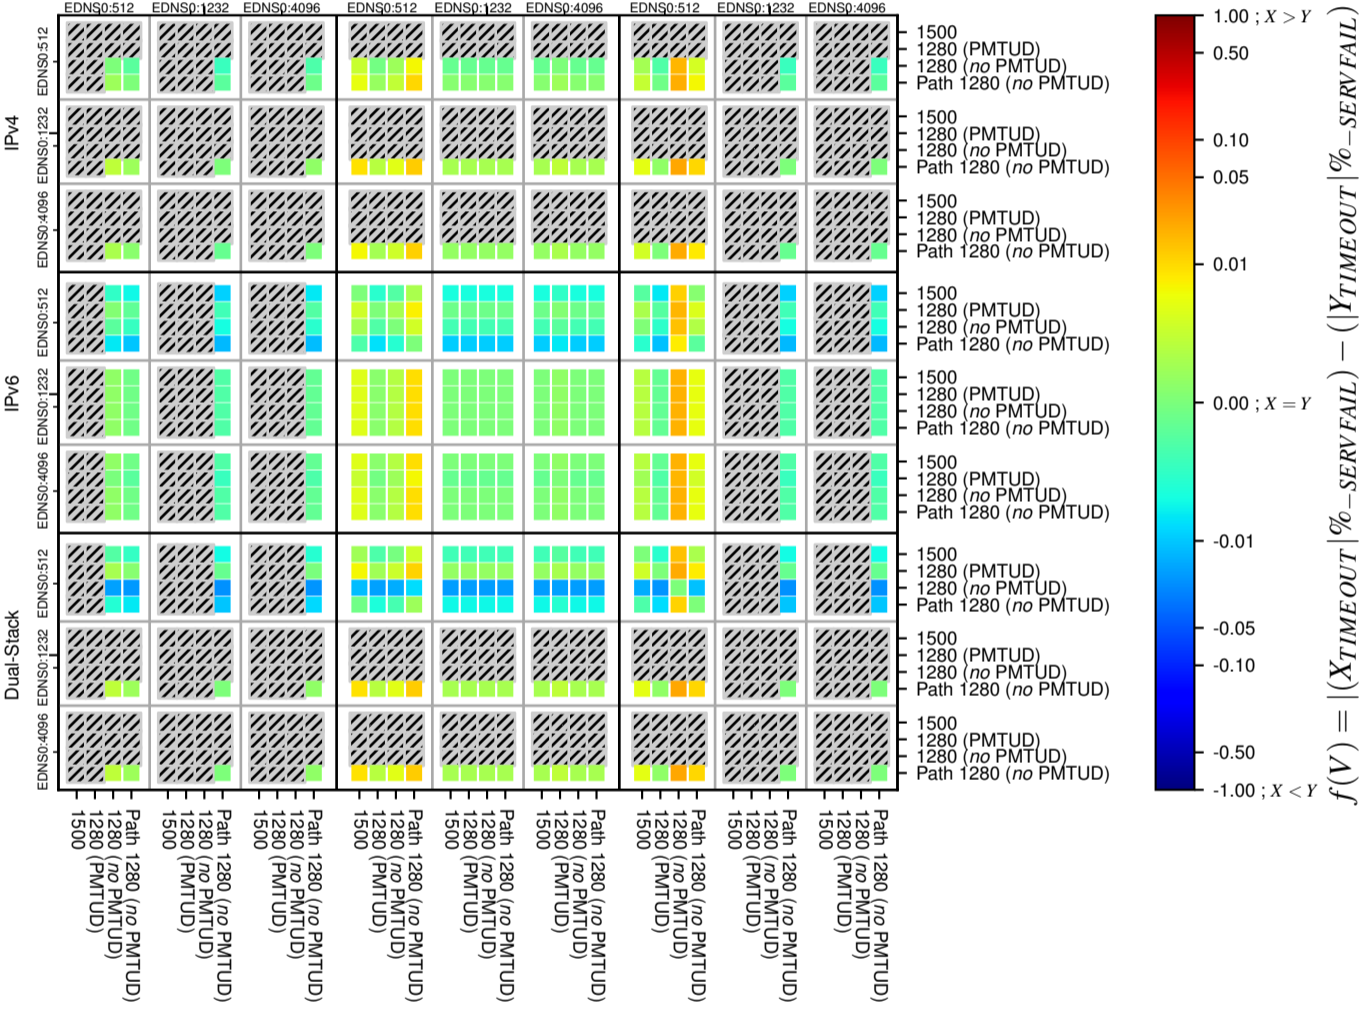

All Zones without DNSSEC for '.de'

All Zones with DNSSEC for '.de'

All Zones for '.de'