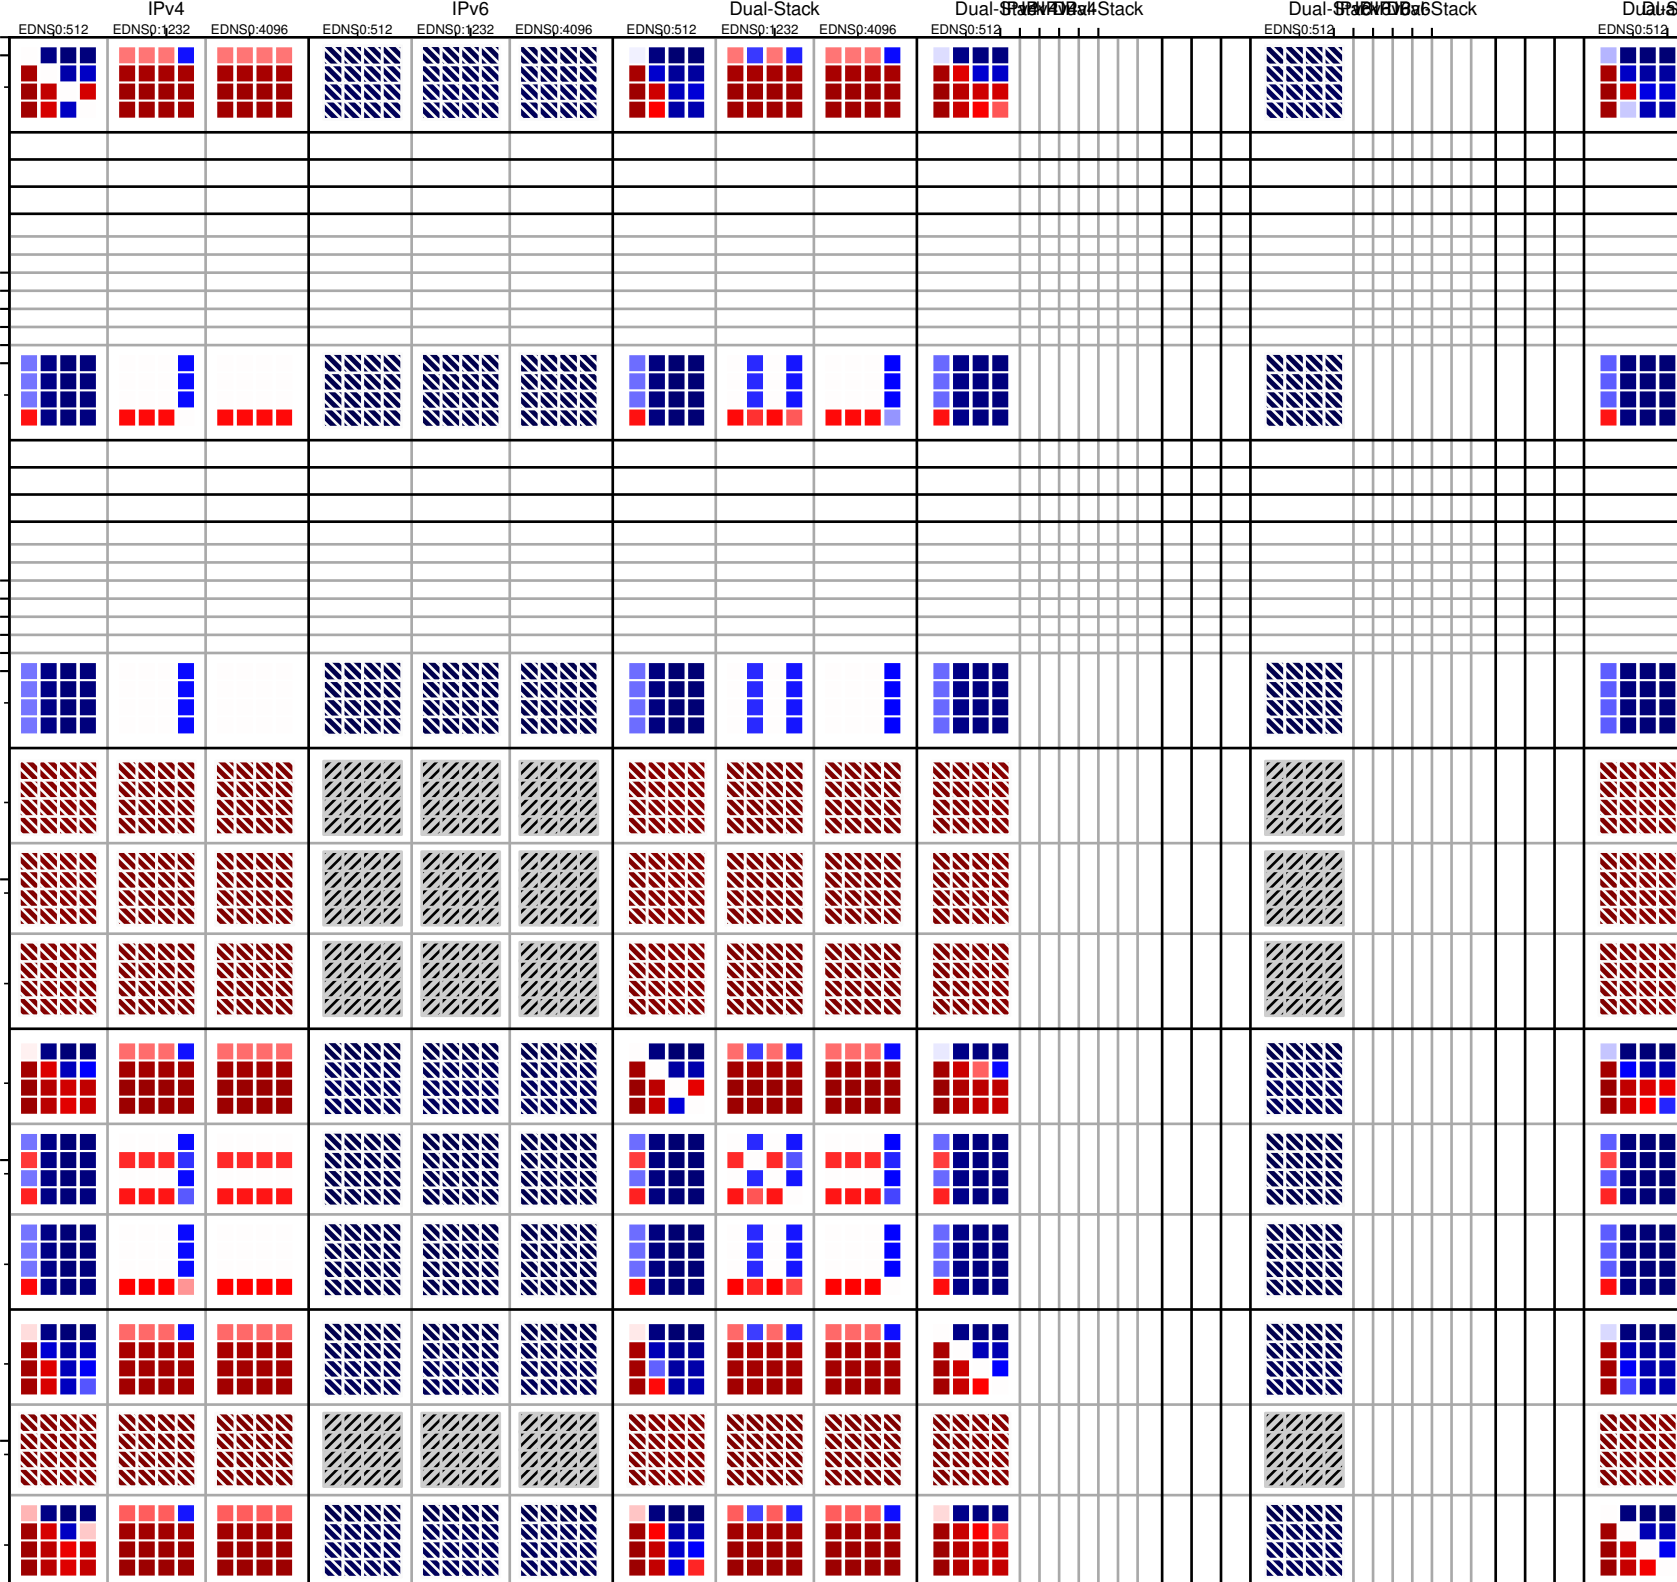

dnssec-v4-TCP_server_mss_ok