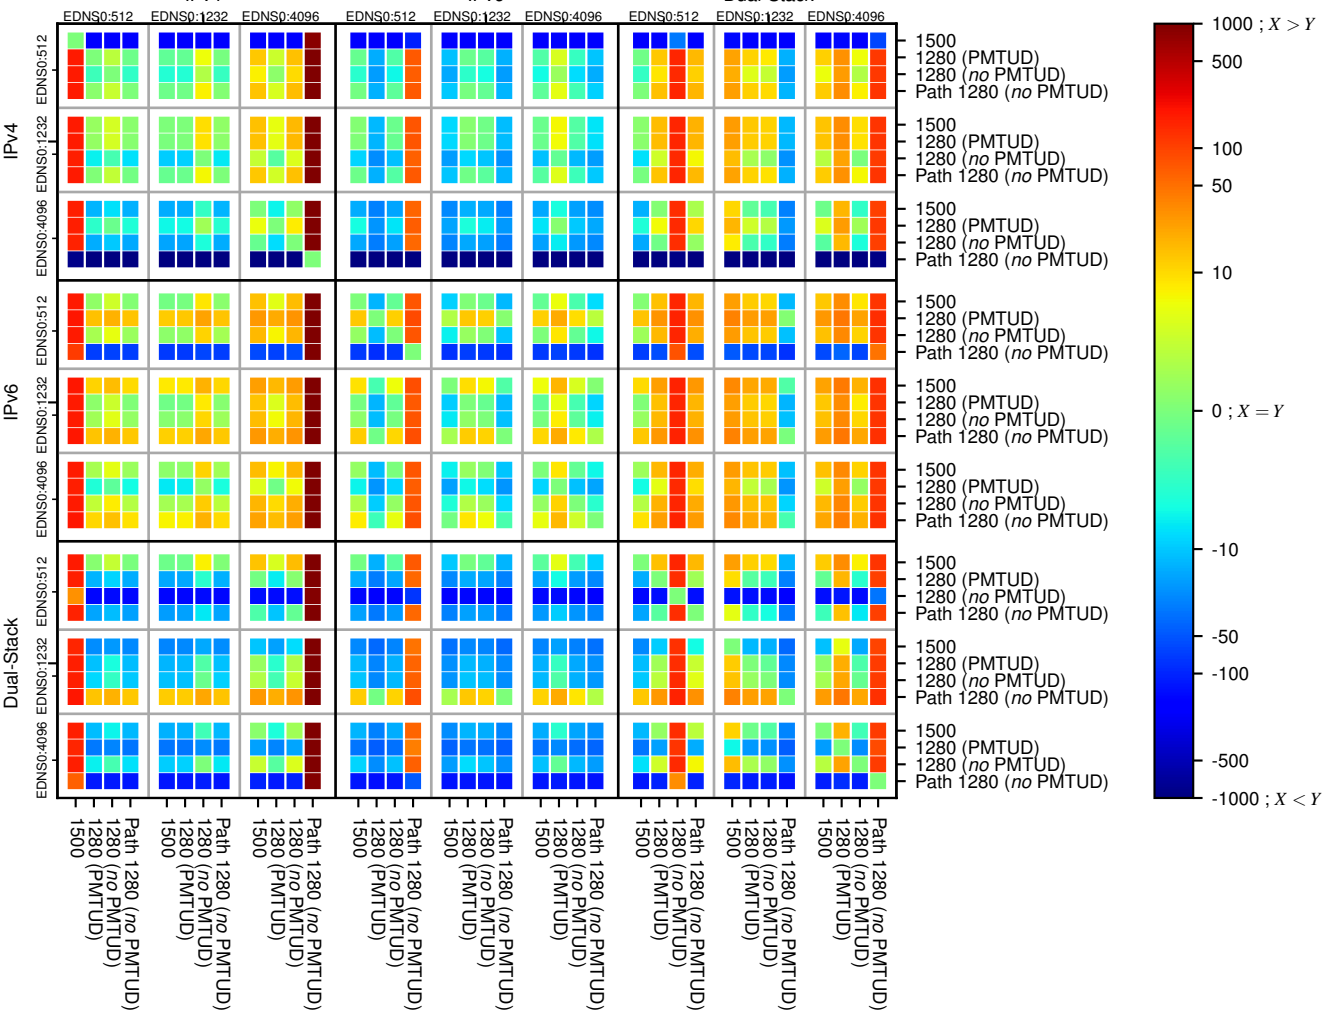

All Zones without DNSSEC returning NOERROR for '.nl'

All Zones with DNSSEC returning NOERROR for '.nl'

All Zones returning NOERROR for '.nl'

$$f(V) = \log(\text{latency}(X)_{\text{median}} - \text{latency}(Y)_{\text{median}}) \text{ms}$$

$$f(V) = \log(\text{latency}(X)_{\text{median}} - \text{latency}(Y)_{\text{median}}) \text{ms}$$

$$f(V) = \log(\text{latency}(X)_{\text{median}} - \text{latency}(Y)_{\text{median}}) \text{ms}$$