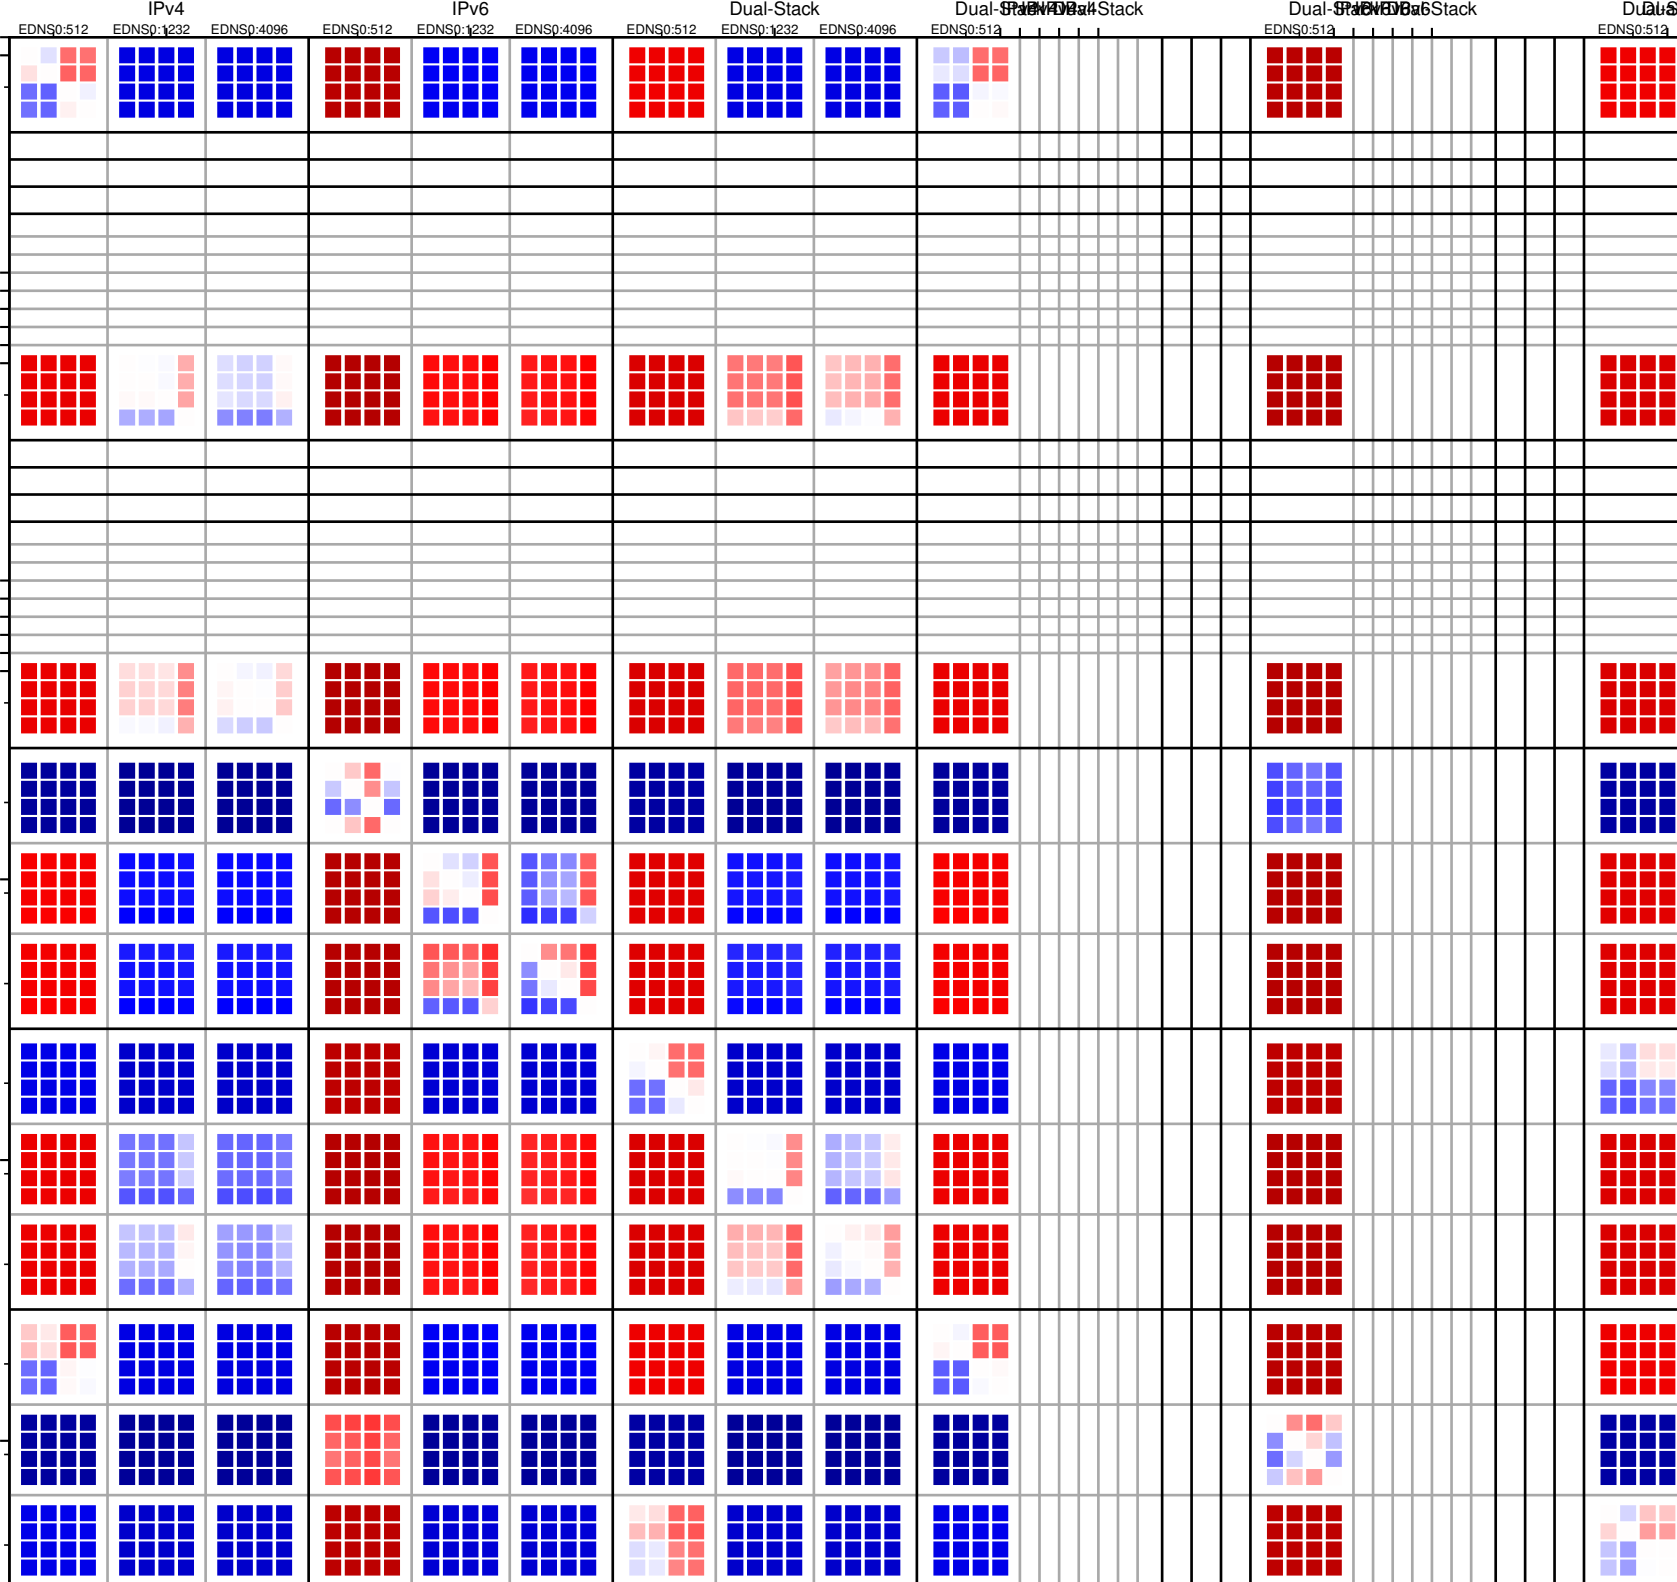

no_dnssec-both-TCP_count