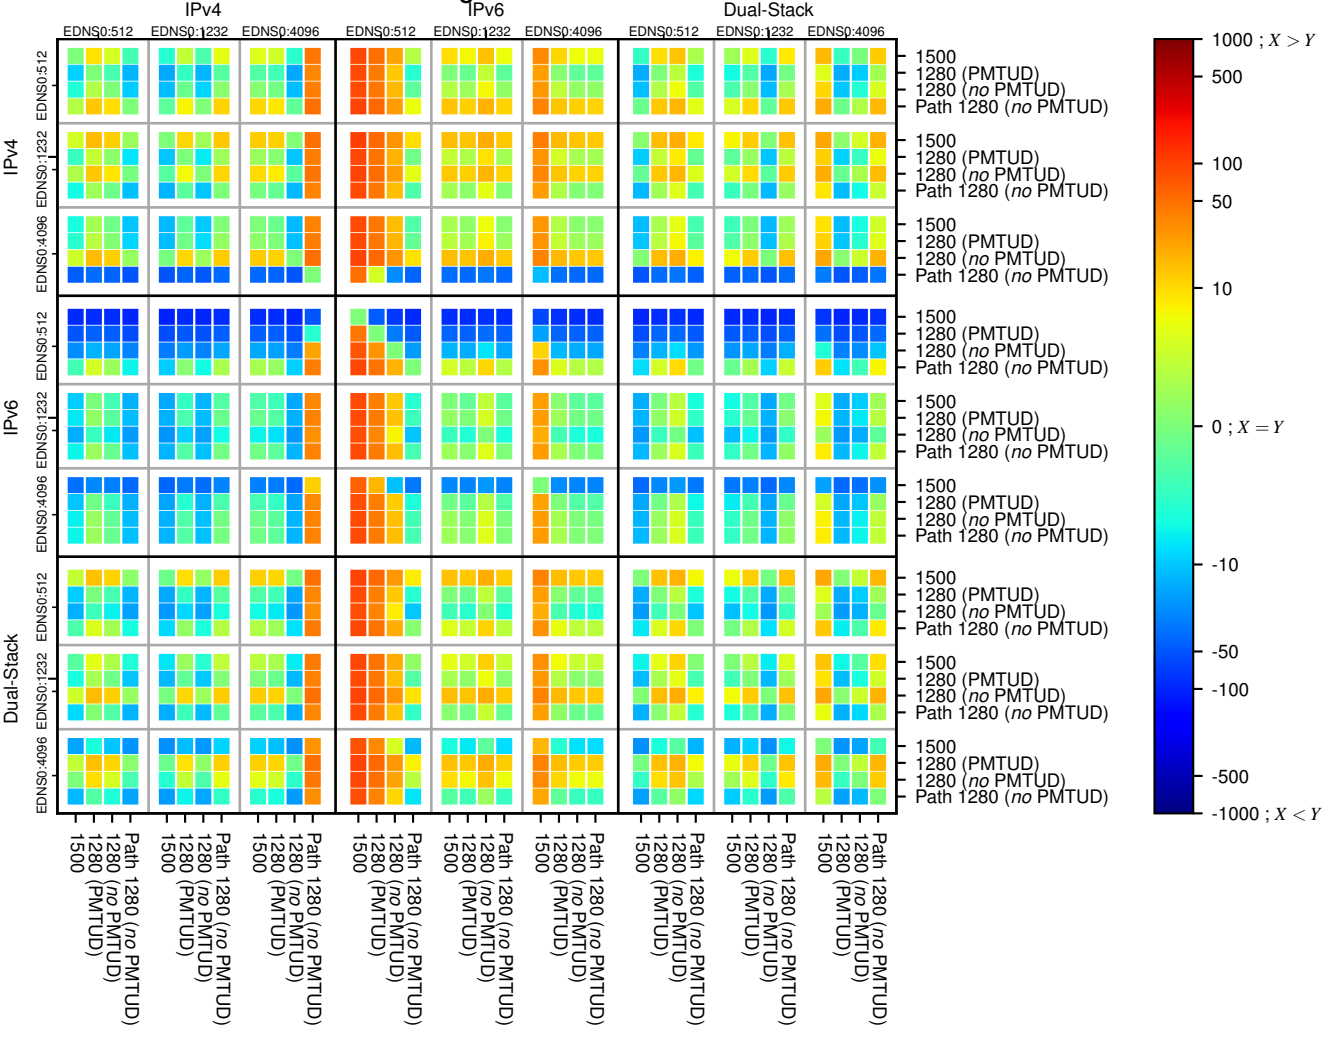

### All Zones without DNSSEC returning NOERROR for '.nl'

### All Zones with DNSSEC returning NOERROR for '.nl'