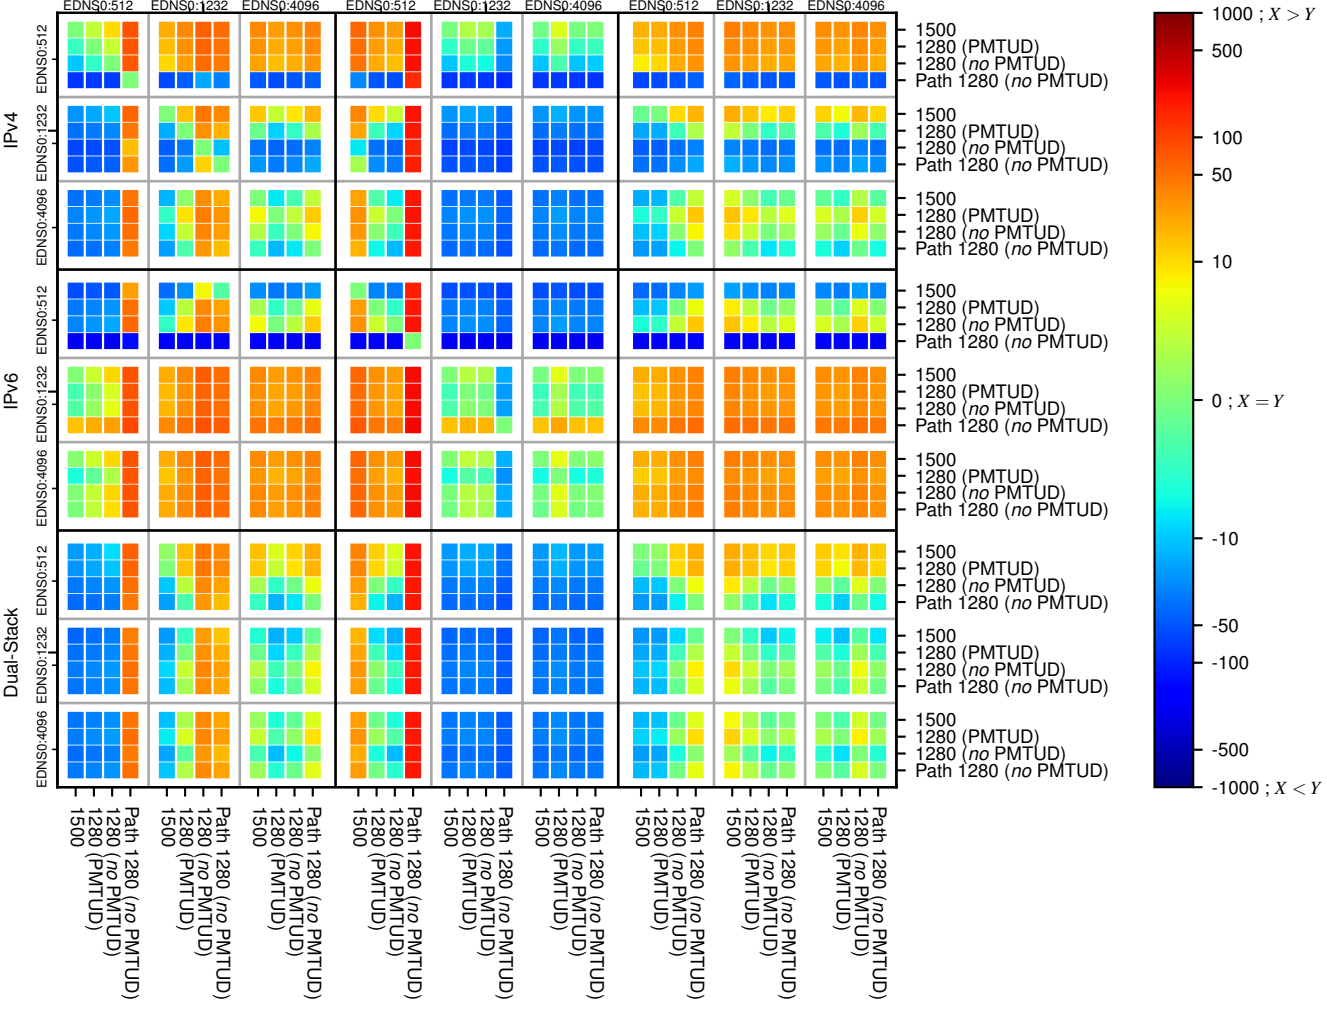

### All Zones without DNSSEC returning NOERROR for '.nl'

### All Zones with DNSSEC returning NOERROR for '.nl'