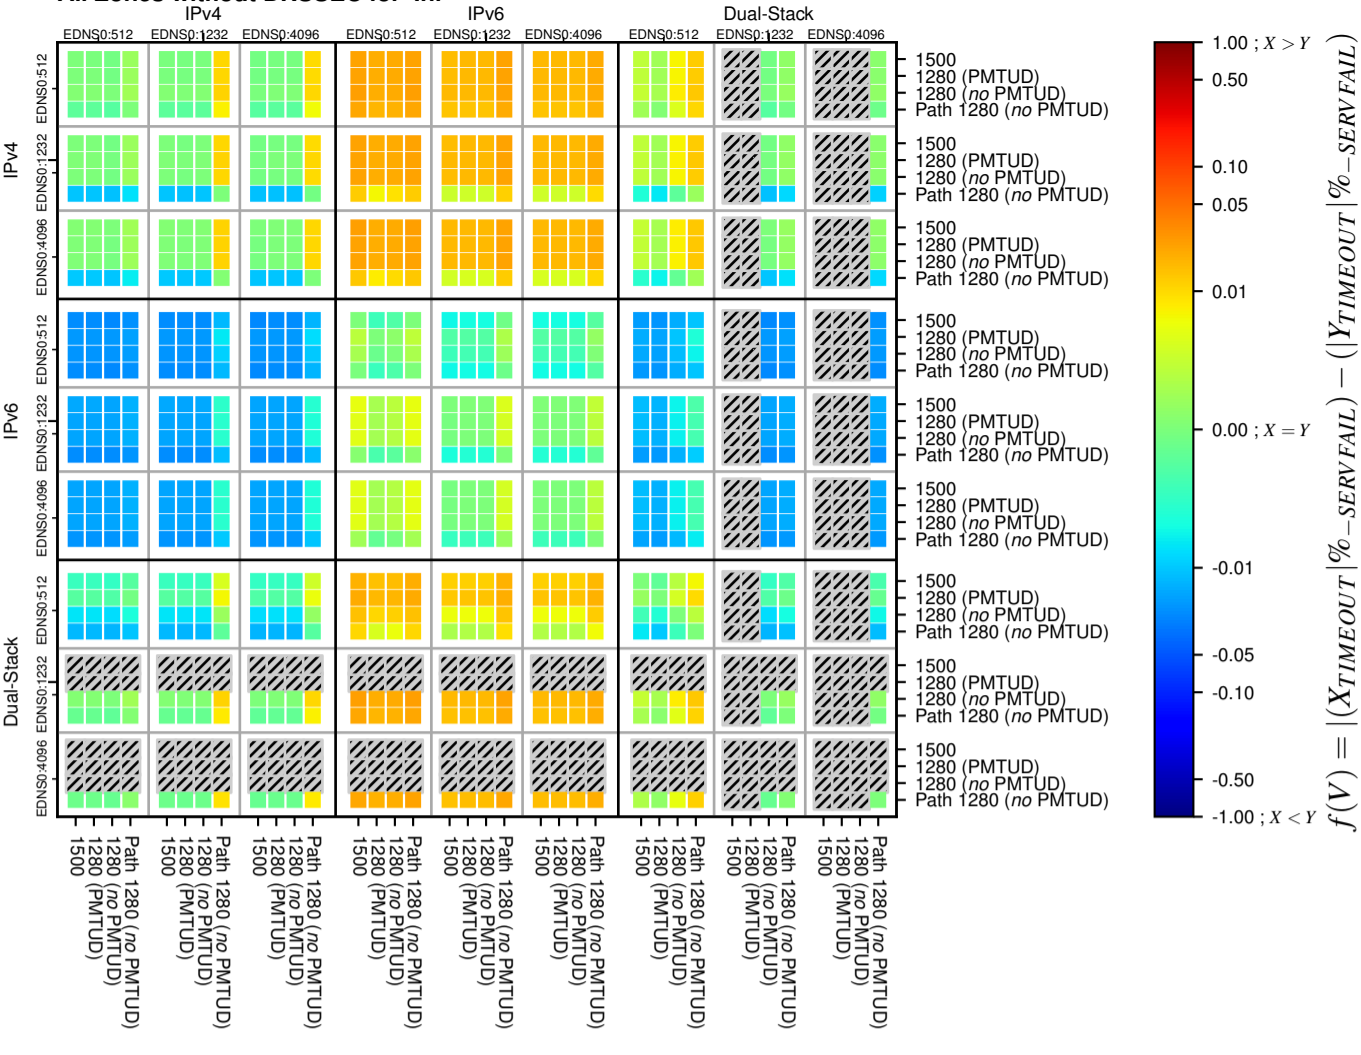

### All Zones without DNSSEC for '.nl'