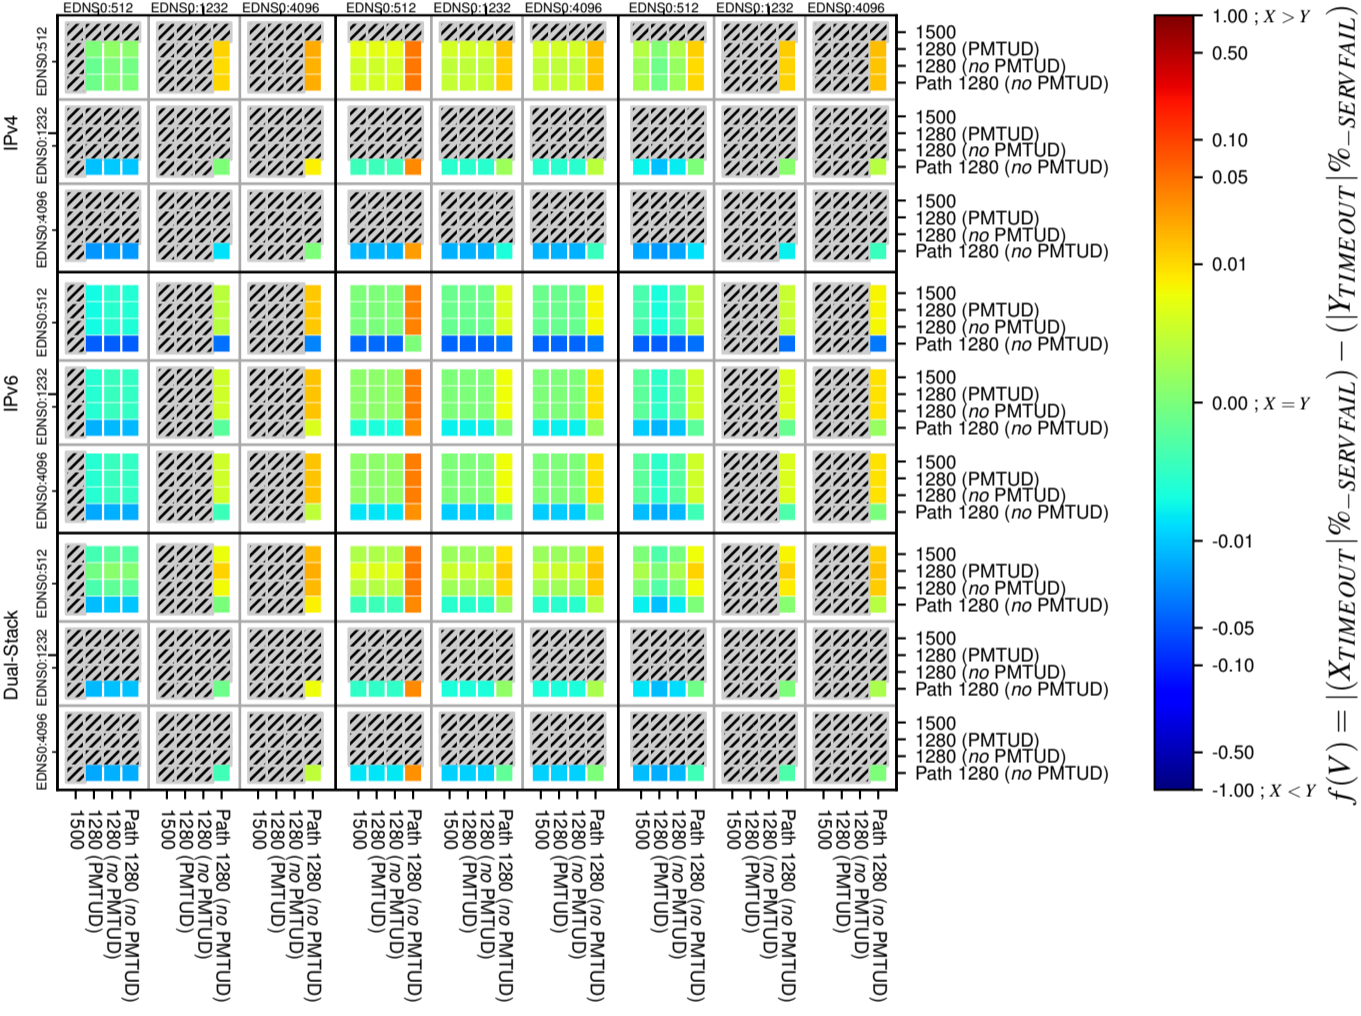

All Zones with DNSSEC for '.nl'