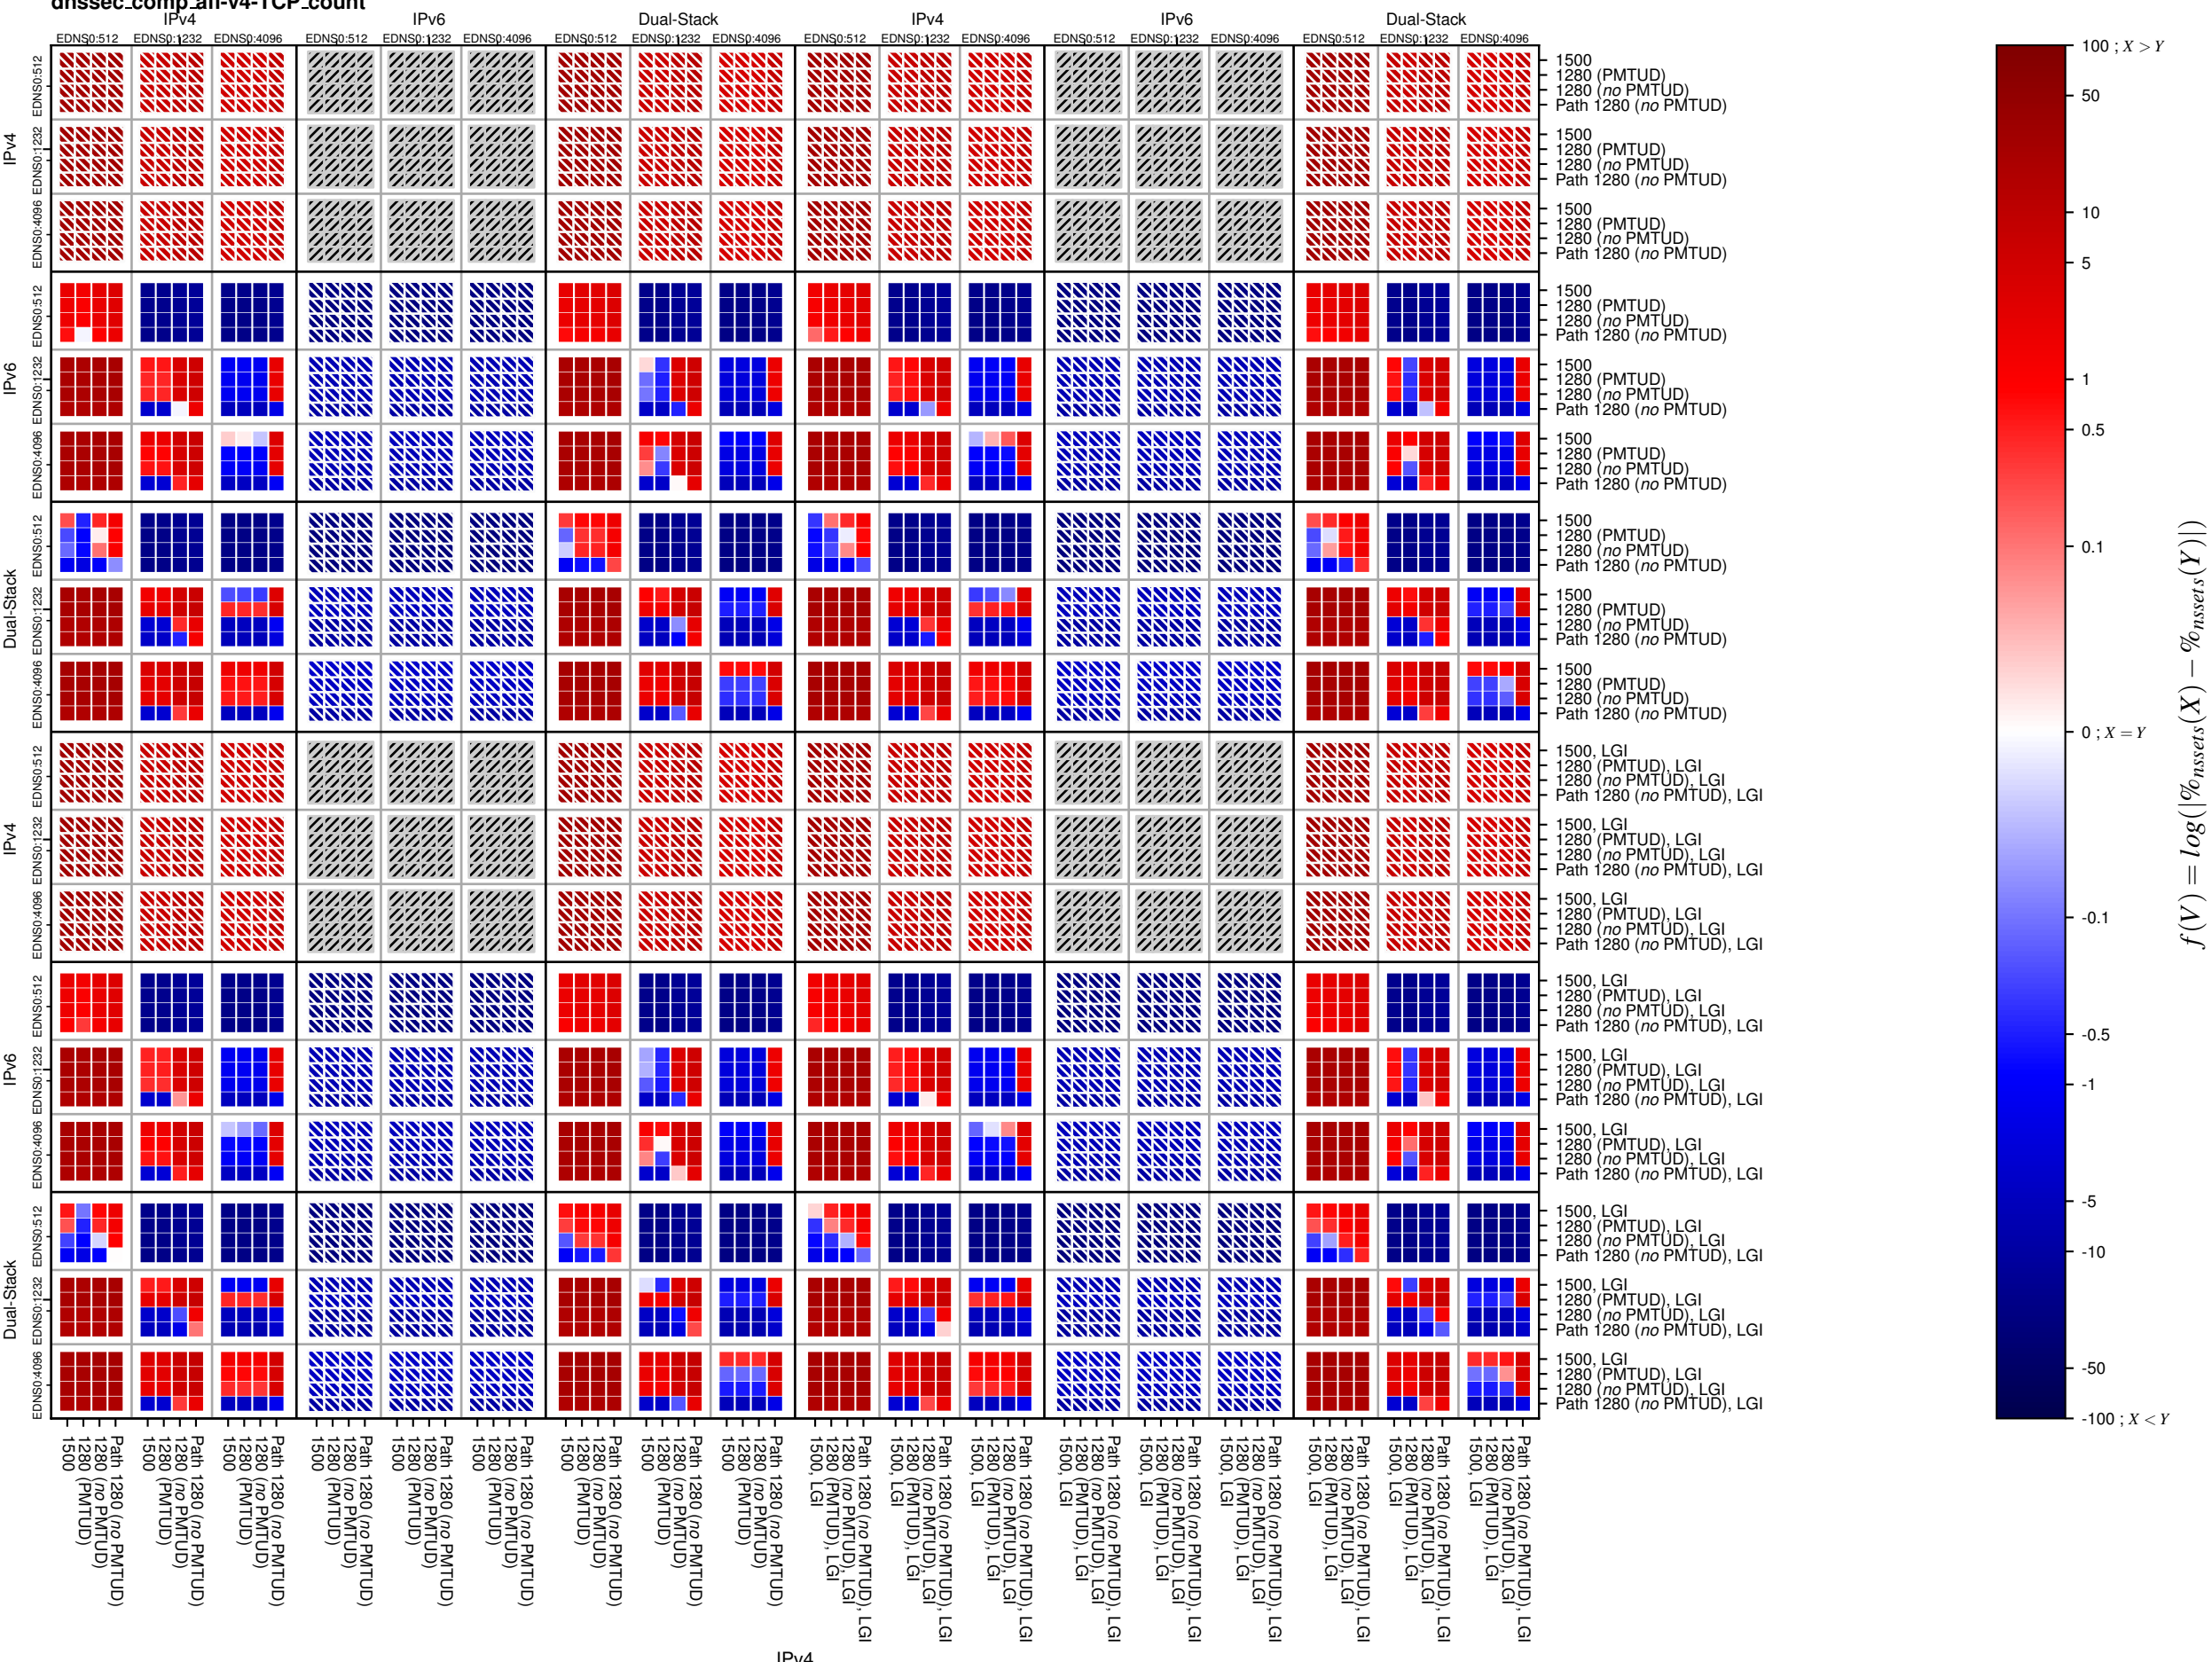

dnssec\_comp\_afi-v4-TCP\_count

IPv4